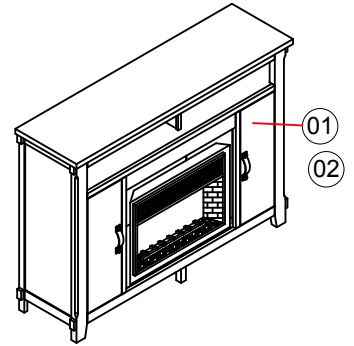

# Restoration BEDROOM PARTS SHEET -1

ZRST-7013 Restoration Dresser

ZRST-7014 Restoration Mirror

ZRST-7015  
Restoration Nightstand

ZRST-7016  
Restoration Chest

ZRST-1900 Restoration Fireplace Console

NO.	ZRST-7013
01	 Top Drawer complete
02	 Bottom Drawer complete
<b>HARDWARE</b>	
A	 Knobs with bolt
B	 Drawer Rails

NO.	ZRST-7014
01	 Mirror frame
02	 Mirror
03	 Back panel
04	 Mirror Support
<b>HARDWARE</b>	
A	 Hex Head Bolt & Flat Washers
B	 Allen Wrench

NO.	ZLSD-7015
01	 Drawer complete
<b>HARDWARE</b>	
A	 Knobs with bolt
B	 Drawer Rails