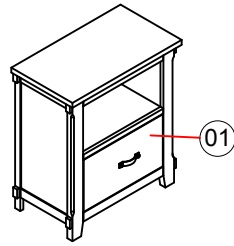

# Restoration BEDROOM PARTS SHEET -1

ZRST-7013 Restoration Dresser

ZRST-7014 Restoration Mirror

ZRST-7015  
Restoration Nightstand

ZRST-7016  
Restoration Chest

ZRST-1900 Restoration Fireplace Console

NO.	ZRST-7013
01	 Top Drawer complete
02	 Bottom Drawer complete
<b>HARDWARE</b>	
A	 Knobs with bolt
B	 Drawer Rails

NO.	ZRST-7014
01	 Mirror frame
02	 Mirror
03	 Back panel
04	 Mirror Support
<b>HARDWARE</b>	
A	 Hex Head Bolt & Flat Washers
B	 Allen Wrench

NO.	ZLSD-7015
01	 Drawer complete
<b>HARDWARE</b>	
A	 Knobs with bolt
B	 Drawer Rails

NO.	ZRST-7016
01	 Top Drawer complete
02	 Middle Drawer complete
03	 Bottom Drawer complete
04	 Drawer flat bottom panle
<b>HARDWARE</b>	
A	 Knobs with bolt
B	 Drawer Rails

NO.	ZLSD-1900
01	 Door complete
02	 Wood shelf
03	 Wood slat
<b>HARDWARE</b>	
A	 Knobs with bolt
B	 Shelf holder
C	 Roller catch
D	 Door catch
E	 Leveler