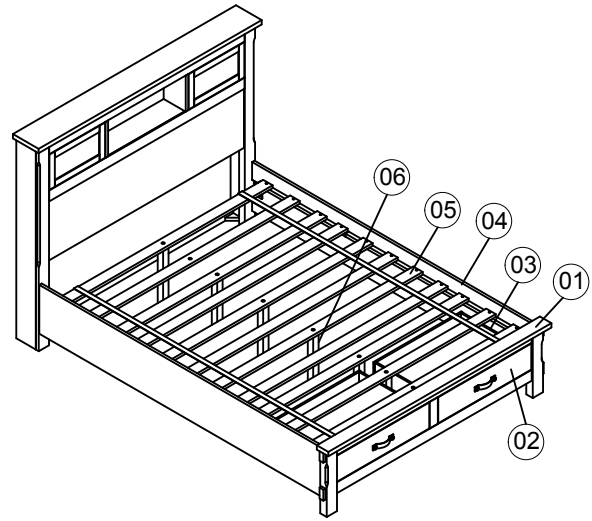

ZRST-7009 Restoration King Storage-FB
ZRST-7010 Restoration King Storage-Rails

NO.	ZRST-7007
01	 Footboard
02	 Drawer
03	 Drawer bottom frame
HARDWARE	
A	 Knobs with bolt
B	 Drawer Rails

NO.	ZRST-7009
01	 Footboard
02	 Drawer
03	 Drawer bottom frame
HARDWARE	
A	 Knobs with bolt
B	 Drawer Rails

NO.	ZRST-7008
04	 Side Rails
05	 Slats
06	 Slats Support Legs

NO.	ZRST-7010
04	 Side Rails
05	 Slats
06	 Slats Support Legs