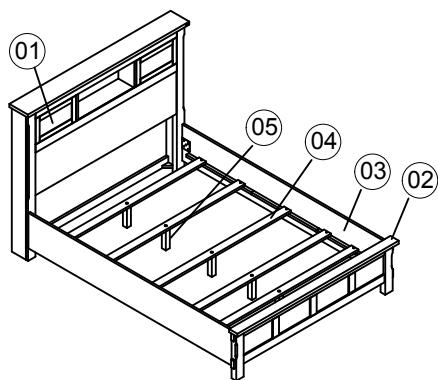

Restoration Bed PARTS SHEET -2

ZRST-7001 Restoration Queen-HB
ZRST-7002 Restoration Queen-FB
ZRST-7003 Restoration Queen-Rails