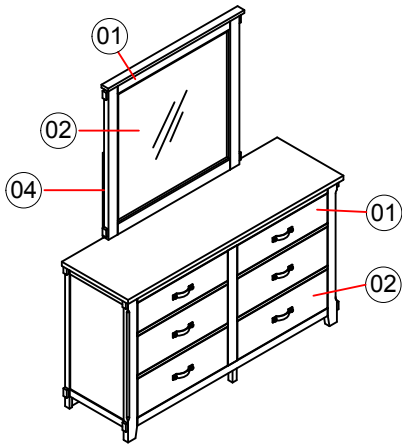

# Restoration BEDROOM PARTS SHEET -1

ZRST-7013 Restoration Dresser

ZRST-7014 Restoration Mirror

ZRST-7015  
Restoration Nightstand

ZRST-7016  
Restoration Chest

ZRST-1900 Restoration Fireplace Console

NO.	ZRST-7013
01	 Top Drawer complete
02	 Bottom Drawer complete
<b>HARDWARE</b>	
A	 Knobs with bolt
B	 Drawer Rails

NO.	ZRST-7014
01	 Mirror frame
02	 Mirror
03	 Back panel
04	 Mirror Support
<b>HARDWARE</b>	
A	 Hex Head Bolt & Flat Washers
B	 Allen Wrench

NO.	ZLSD-7015
01	 Drawer complete
<b>HARDWARE</b>	
A	 Knobs with bolt
B	 Drawer Rails