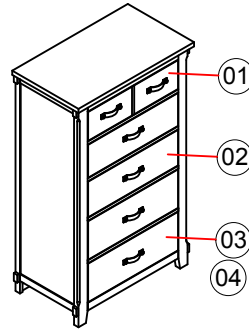

# Restoration BEDROOM PARTS SHEET -1

ZRST-7013 Restoration Dresser

ZRST-7014 Restoration Mirror

ZRST-7015  
Restoration Nightstand

ZRST-7016  
Restoration Chest

ZRST-1900 Restoration Fireplace Console

NO.	ZRST-7013
01	 Top Drawer complete
02	 Bottom Drawer complete
<b>HARDWARE</b>	
A	 Knobs with bolt
B	 Drawer Rails

NO.	ZRST-7014
01	 Mirror frame
02	 Mirror
03	 Back panel
04	 Mirror Support
<b>HARDWARE</b>	
A	 Hex Head Bolt & Flat Washers
B	 Allen Wrench

NO.	ZLSD-7015
01	 Drawer complete
<b>HARDWARE</b>	
A	 Knobs with bolt
B	 Drawer Rails

NO.	ZRST-7016
01	 Top Drawer complete
02	 Middle Drawer complete
03	 Bottom Drawer complete
04	 Drawer flat bottom panle
<b>HARDWARE</b>	
A	 Knobs with bolt
B	 Drawer Rails

NO.	ZLSD-1900
01	 Door complete
02	 Wood shelf
03	 Wood slat
<b>HARDWARE</b>	
A	 Knobs with bolt
B	 Shelf holder
C	 Roller catch
D	 Door catch
E	 Leveler