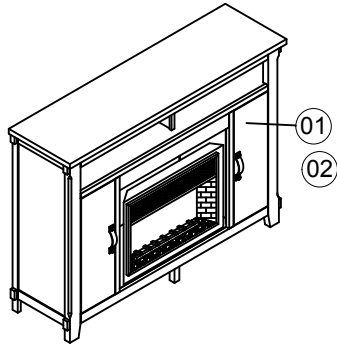

ZRST-1900 PARTS SHEET

ZRST-1900 Restoration Fireplace Console

NO.	ZRST-1900
01	 Door complete
02	 Wood shelf
03	 Wood slat
HARDWARE	
A	 Knobs with bolt
B	 Shelf holder
C	 Roller catch
D	 Door catch
E	 Leveler