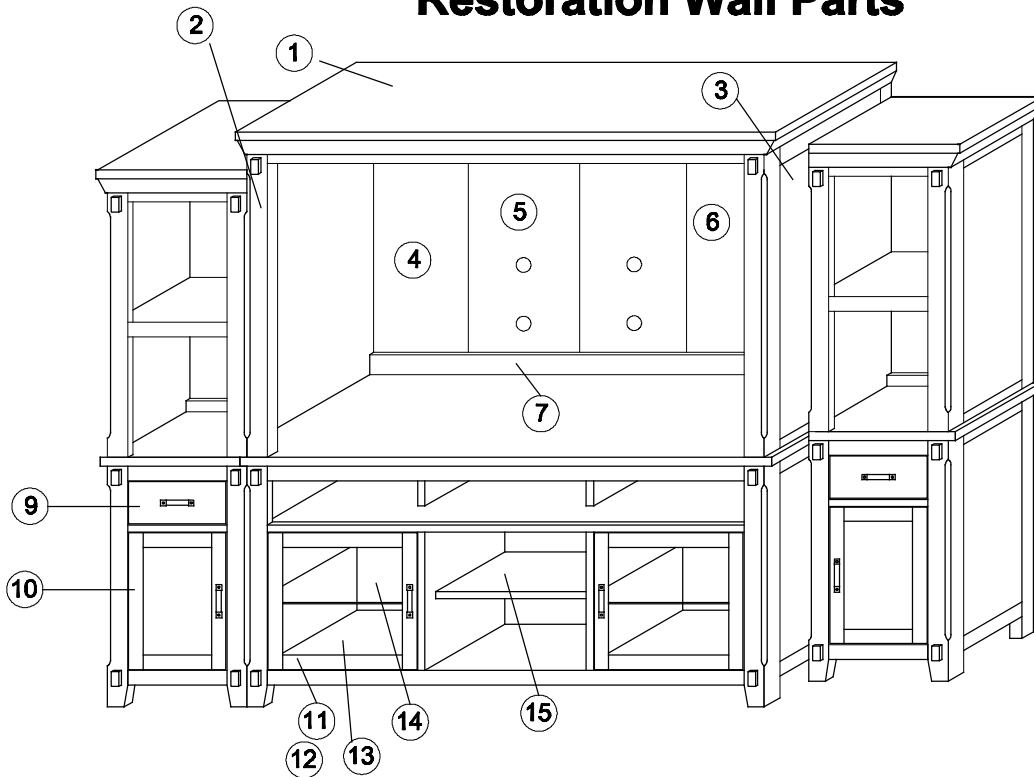

# Restoration Wall Parts

ZRST-2070, 72" Hutch  
ZRST-3001, L&R Pier Bases

ZRST-3002, L&R Pier Tops  
ZRST-1970, 72" TV Console

#	ZRST-2070
1	 Hutch Top
2	 Left Hutch Side
3	 Right Hutch Side
4	 Left Side Backing
5	 Middle Backing
6	 Right Side Backing
7	 Base Back Rail
8	 Top Back Rail
<b>ZRST-2070 Hardware</b>	
A	 Lock Washer / Flat Washer / Bolt
B	 Allen Wrench

#	ZRST-3001
9	 Drawer
10	 Door Complete
<b>ZRST-3001 Hardware</b>	
A	 Door Hinge
B	 Handle with Bolts
C	 Adjustable Leveler
D	 Shelf Holder
E	 Roller Catch
F	 Door Catch

#	ZRST-1970
11	 Side Door Complete
12	 Door Frame
13	 Door Glass
14	 Glass Shelf
15	 Middle Shelf
<b>ZRVR-1462 Hardware</b>	
A	 Door Hinge
B	 Handle with Bolts
C	 Adjustable Leveler
D	 Shelf Holder