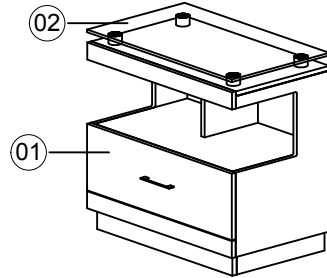

# Novella BEDROOM PARTS SHEET -1

ZNOV-7013 Novella Dresser  
ZNOV-7014 Novella Mirror

ZNOV-7015 Novella Nighstand

ZNOV-7016 Novella Chest

NO.	ZNOV-7014
01	 Mirror frame
02	 Mirror
03	 Back panel
04	 Mirror Support
<b>HARDWARE</b>	
A	 LOCK WASHER / FLAT WASHER / BOLT

NO.	ZBCL-7013
01	 Drawer
02	 Top glass
<b>HARDWARE</b>	
A	 LOCK WASHER / FLAT WASHER / BOLT
B	 Knobs with bolt
C	 Drawer Rails

NO.	ZBCL-7013
01	 Top Drawer
02	 Bottom Drawer
<b>HARDWARE</b>	
A	 Knobs with bolt
B	 Drawer Rails