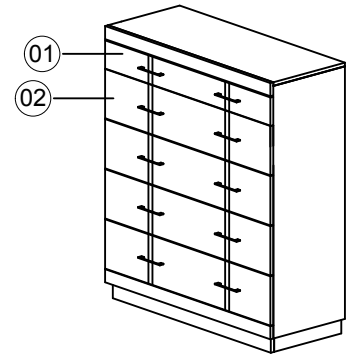

# Novella BEDROOM PARTS SHEET -1

ZNOV-7013 Novella Dresser  
ZNOV-7014 Novella Mirror

ZNOV-7015 Novella Nighstand

ZNOV-7016 Novella Chest

NO.	ZNOV-7014
01	 Mirror frame
02	 Mirror
03	 Back panel
04	 Mirror Support
<b>HARDWARE</b>	
A	 LOCK WASHER / FLAT WASHER / BOLT

NO.	ZBCL-7013
01	 Drawer
02	 Top glass
<b>HARDWARE</b>	
A	 LOCK WASHER / FLAT WASHER / BOLT
B	 Knobs with bolt
C	 Drawer Rails

NO.	ZBCL-7013
01	 Top Drawer
02	 Bottom Drawer
<b>HARDWARE</b>	
A	 Knobs with bolt
B	 Drawer Rails

NO.	ZBCL-7015
01	 Drawer
02	 Top glass
<b>HARDWARE</b>	
A	 LOCK WASHER / FLAT WASHER / BOLT
B	 Knobs with bolt
C	 Drawer Rails