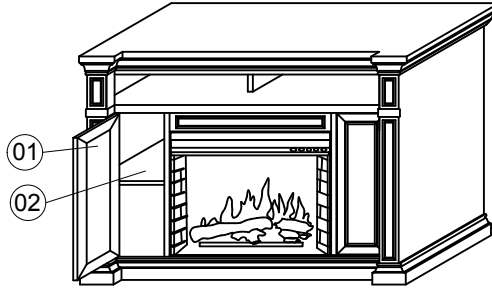

New Castle PARTS SHEET

*ZNCA-1900 New Castle Fireplace Media Center

NO.	ZG-B1900
01	 SIDE DOOR FRAME
02	 WOOD SHELF
03	 FIREPLACE
ZG-B1900 HARDWARE	
A	 DOOR HINGE
B	 KNOB WITH BOLT
C	 LEVELER
D	 SHELF HOLDER
E	 ROLLER CATCH