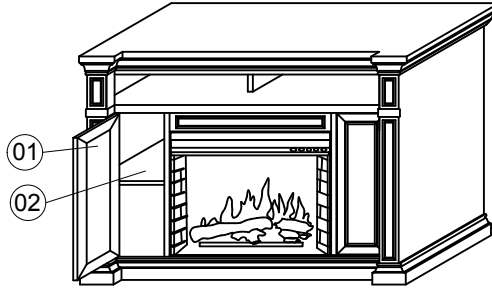

# Manchester PARTS SHEET

\*ZMAN-1900 Manchester Fireplace Media Center

NO.	ZG-B1900
01	 SIDE DOOR FRAME
02	 WOOD SHELF
03	 FIREPLACE
ZG-B1900 HARDWARE	
A	 DOOR HINGE
B	 KNOB WITH BOLT
C	 LEVELER
D	 SHELF HOLDER
E	 ROLLER CATCH