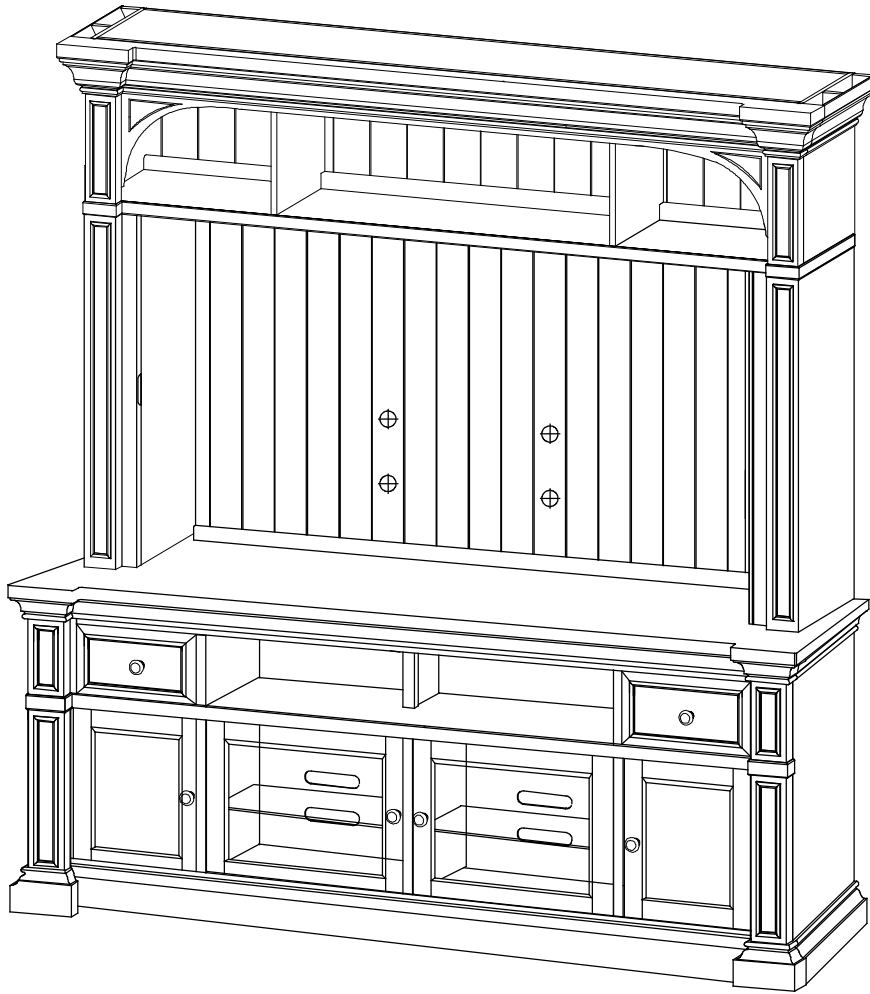

Manchester Parts Sheet
ZMAN-1980 80" Media Console
ZMAN-2080 80" Hutch

PARTS LIST

(1) Hutch Top

(2) Hutch Left Side

(3) Hutch Right Side

(4) Right Back Panel

(5) Center Back Panel

(6) Left Back Panel

(7) Back Top Rail

(8) Back Bottom Rail

(9) Back Side Rail

Thank you for choosing Legends Furniture!