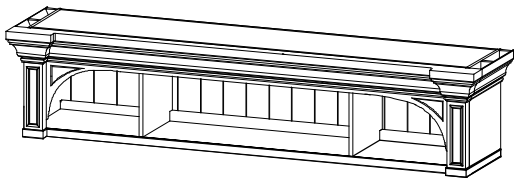

Manchester Parts Sheet
ZMAN-1980 80" Media Console
ZMAN-2080 80" Hutch

PARTS LIST

(1) Hutch Top

(2) Hutch Left Side

(3) Hutch Right Side

(4) Right Back Panel

(5) Center Back Panel

(6) Left Back Panel

(7) Back Top Rail

(8) Back Bottom Rail

(9) Back Side Rail

Thank you for choosing Legends Furniture!