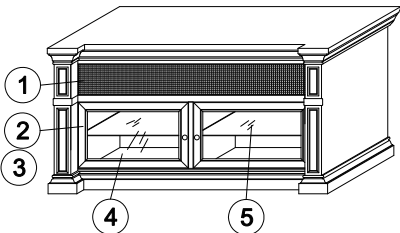

# Berkshire Palladium Parts Sheet

ZG-B1448 - 52" Media Cart

ZG-B1462 - 62" Media Console

ZG-B1476 - 76" Media Console

NO.	ZG-B1448
1	 SPEAKER GRILL
2	 DOOR COMPLETE
3	 DOOR FRAME
4	 DOOR GLASS PANEL
5	 GLASS SHELF
<b>ZG-B1448 HARDWARE</b>	
A	 DOOR HINGE
B	 KNOB WITH BOLT
C	 SHELF HOLDER
D	 ROLLER CATCH
E	 DOOR CATCH