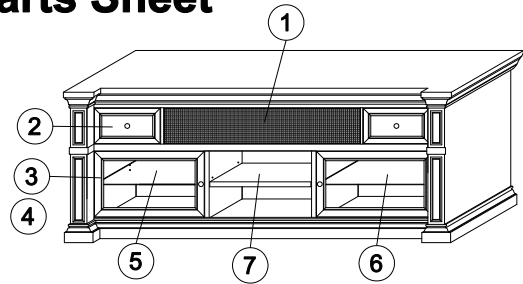

# Berkshire Palladium Parts Sheet

ZG-B1448 - 52" Media Cart

ZG-B1462 - 62" Media Console

ZG-B1476 - 76" Media Console

NO.	ZG-B1448
1	 SPEAKER GRILL
2	 DOOR COMPLETE
3	 DOOR FRAME
4	 DOOR GLASS PANEL
5	 GLASS SHELF
<b>ZG-B1448 HARDWARE</b>	
A	 DOOR HINGE
B	 KNOB WITH BOLT
C	 SHELF HOLDER
D	 ROLLER CATCH
E	 DOOR CATCH