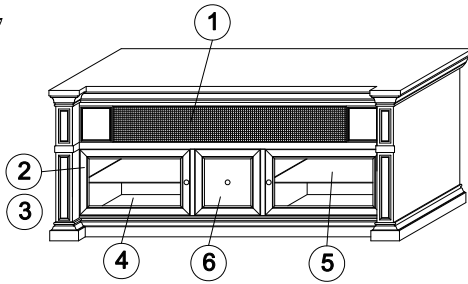

# Berkshire Palladium Parts Sheet

ZG-B1448 - 52" Media Cart

ZG-B1462 - 62" Media Console

ZG-B1476 - 76" Media Console

NO.	ZG-B1448
1	 SPEAKER GRILL
2	 DOOR COMPLETE
3	 DOOR FRAME
4	 DOOR GLASS PANEL
5	 GLASS SHELF
<b>ZG-B1448 HARDWARE</b>	
A	 DOOR HINGE
B	 KNOB WITH BOLT
C	 SHELF HOLDER
D	 ROLLER CATCH
E	 DOOR CATCH