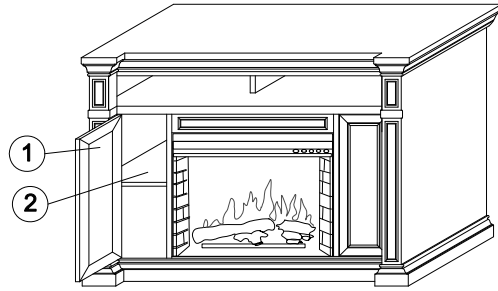

# Berkshire Parts Sheet

4/4/2011

ZG-B1100 - Super 60" TV Console  
 ZG-B3201 - Left Bookcase Pier  
 ZG-B3202 - Right Bookcase Pier  
 ZG-B3203 - Light Bridge & Shelf

ZG-B1900 - Fireplace Media Center

NO.	ZG-B3201/3202
1	WOOD SHELF
2	DRAWER
3	WOOD SHELF
4	SIDE DOOR FRAME
5	PIER DOOR SPEAKER GRILL
6	PIER DOOR WOOD PANEL
7	BOTTOM PANEL
<b>ZG-B 3201/3202 HARDWARE</b>	
A	DOOR HINGE
B	KNOB WITH BOLT
C	ADJUSTABLE LEVELER
D	SHELF HOLDER
E	ROLLER CATCH
F	DOOR CATCH

G	CAN LIGHT
H	DRAWER GLIDE

NO.	ZG-B1100
8	SIDE DOOR FRAME
9	WOOD SHELF
10	DROP DOWN DOOR FRAME
11	SPEAKER GRILL
12	DROP DOWN DOOR WOOD PANEL
13	MIDDLE DOOR FRAME
14	MIDDLE DOOR GLASS PANEL
15	GLASS SHELF PANEL