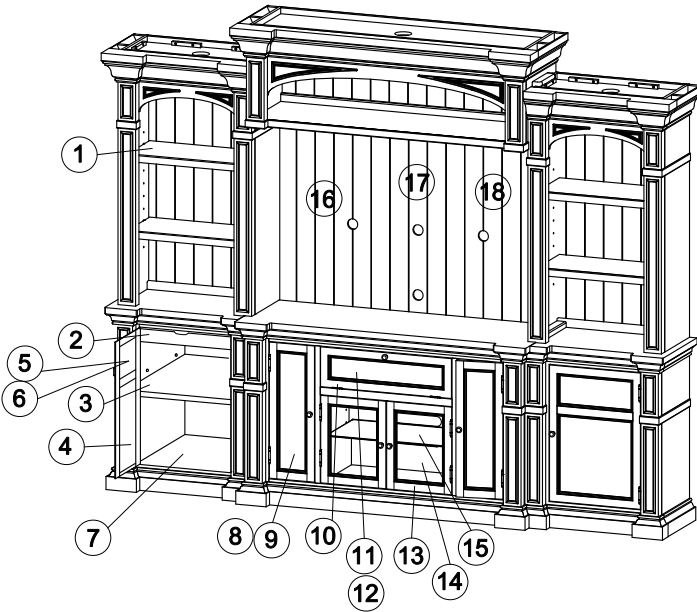

# Berkshire Parts Sheet

4/4/2011

ZG-B1100 - Super 60" TV Console  
 ZG-B3201 - Left Bookcase Pier  
 ZG-B3202 - Right Bookcase Pier  
 ZG-B3203 - Light Bridge & Shelf

ZG-B1900 - Fireplace Media Center

NO.	ZG-B3201/3202
1	WOOD SHELF
2	DRAWER
3	WOOD SHELF
4	SIDE DOOR FRAME
5	PIER DOOR SPEAKER GRILL
6	PIER DOOR WOOD PANEL
7	BOTTOM PANEL
<b>ZG-B 3201/3202 HARDWARE</b>	
A	DOOR HINGE
B	KNOB WITH BOLT
C	ADJUSTABLE LEVELER
D	SHELF HOLDER
E	ROLLER CATCH
F	DOOR CATCH

G	CAN LIGHT
H	DRAWER GLIDE

NO.	ZG-B1100
8	SIDE DOOR FRAME
9	WOOD SHELF
10	DROP DOWN DOOR FRAME
11	SPEAKER GRILL
12	DROP DOWN DOOR WOOD PANEL
13	MIDDLE DOOR FRAME
14	MIDDLE DOOR GLASS PANEL
15	GLASS SHELF PANEL