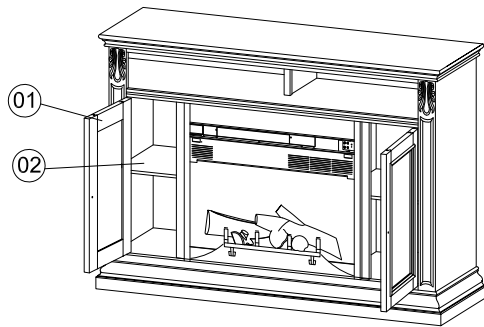

Estancia Fireplace PARTS SHEET

ZEST-1900 Estancia fireplace

NO.	ZEST-1786
01	 SIDE DOOR
02	 WOOD SHELF PANEL
03	 WOOD RAIL
ZEST-1900 hardware	
A	 DOOR HINGE
B	 KNOB WITH BOLT
C	 ADJUSTABLE LEVELER
D	 ROLLER CATCH
E	 DOOR CATCH