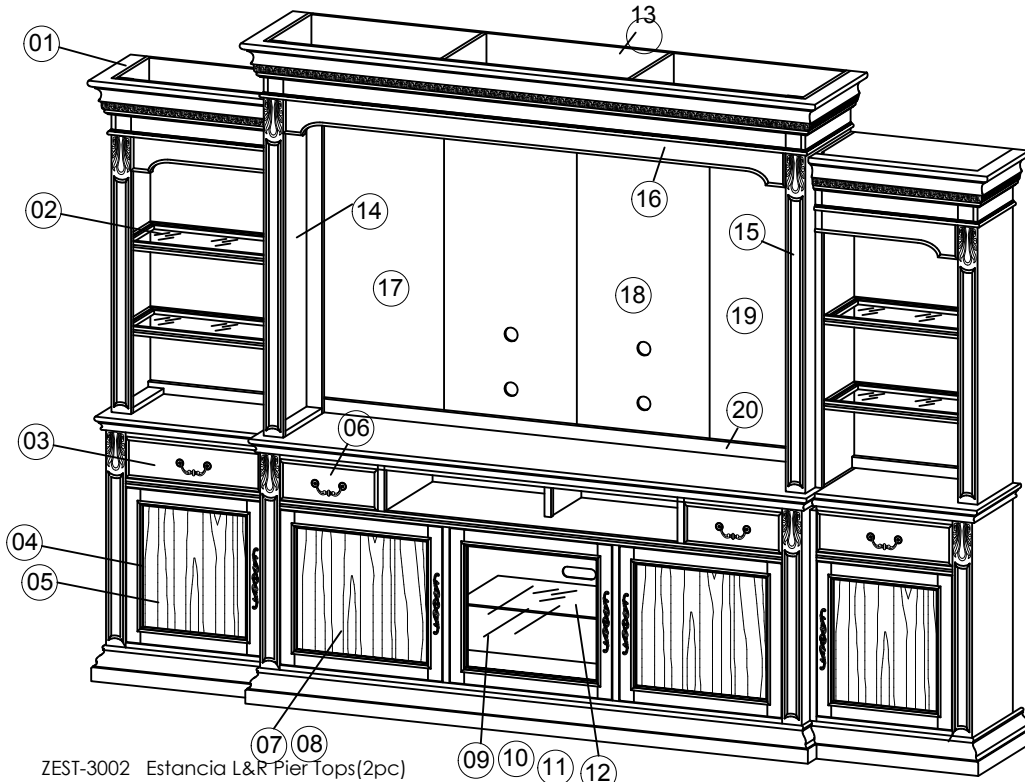

# Estancia Wall PARTS SHEET

ZEST-3002 Estancia L&R Pier Tops(2pc)  
 ZEST-3001 Estancia L&R Pier Bases(2pc)

ZEST-1786 Estancia 76" Premium TV Console  
 ZEST-2086 Estancia Hutch

NO.	ZEST-3001/3002
01	 TOP SIDE CROWN
02	 GLASS SHELF
03	 DRAWER
04	 DOOR
05	 BOTTOM PANEL
<b>HARDWARE</b>	
A	 DOOR HINGE
B	 KNOB WITH BOLT
C	 ADJUSTABLE LEVELER
D	 CAN LIGHT
E	 ROLLER CATCH
F	 DOOR CATCH

NO.	ZEST-1786
06	 DRAWER
07	 SIDE DOOR
08	 WOOD SHELF PANEL
09	 MIDDLE DOOR COMPLETE
10	 MIDDLE DOOR FRAME
11	 MIDDLE DOOR GALSS PANEL
12	 MIDDLE GALSS SHELF
<b>ZEST-1786 hardware</b>	
A	 DOOR HINGE
B	 KNOB WITH BOLT
C	 ADJUSTABLE LEVELER
D	 ROLLER CATCH
E	 DOOR CATCH

NO.	ZEST-2086
13	 CROWN
14	 LEFT SIDE U BOX
15	 RIGHT SIDE U BOX
16	 LEFT SIDE BACKING
17	 CENTER BACKING
18	 LEFT SIDE BACKING
19	 FRONT TOP RAIL
20	 BACK BOTTOM RAIL
<b>ZEST-2086 hardware</b>	
A	 LOCK WASHER / FLAT WASHER / BOLT
B	 ALLEN WRENCH