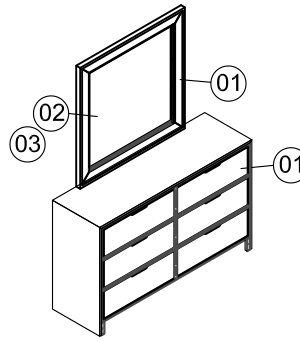

Crossgrain Bedroom PARTS SHEET

- *ZCGN-7001 Crossgrain Queen-HB
- *ZCGN-7002 Crossgrain Queen-FB
- *ZCGN-7003 Crossgrain Queen/King Rails
- *ZCGN-7004 Crossgrain King-HB
- *ZCGN-7005 Crossgrain King-FB

- *ZCGN-7013 Crossgrain Dresser
- *ZCGN-7014 Crossgrain Mirror

- *ZCGN-7016 Crossgrain Chest

- *ZCGN-7015 Crossgrain Nightstand

NO.	ZCGN-7001/7004
01	 LEFT AND RIGHT LEGS
02	 HEADBOARD STRETCHER
HARDWARE	
A	 LOCK WASHER / FLAT WASHER / WASHER / BOLT
B	 ALLEN WRENCH