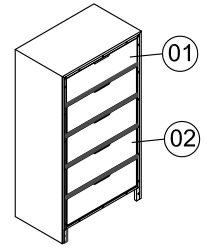

Crossgrain Bedroom PARTS SHEET

- *ZCGN-7001 Crossgrain Queen-HB
- *ZCGN-7002 Crossgrain Queen-FB
- *ZCGN-7003 Crossgrain Queen/King Rails
- *ZCGN-7004 Crossgrain King-HB
- *ZCGN-7005 Crossgrain King-FB

- *ZCGN-7013 Crossgrain Dresser
- *ZCGN-7014 Crossgrain Mirror

- *ZCGN-7016 Crossgrain Chest

- *ZCGN-7015 Crossgrain Nightstand

NO.	ZCGN-7001/7004
01	 LEFT AND RIGHT LEGS
02	 HEADBOARD STRETCHER
HARDWARE	
A	 LOCK WASHER / FLAT WASHER / WASHER / BOLT
B	 ALLEN WRENCH