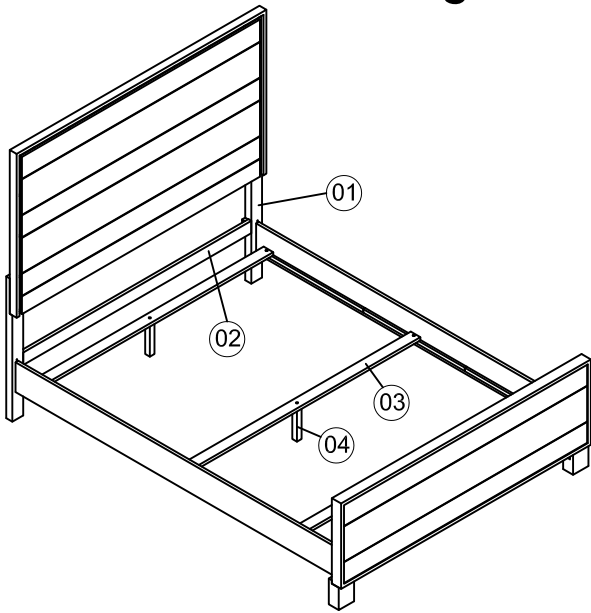

Crossgrain Bedroom PARTS SHEET

- *ZCGN-7001 Crossgrain Queen-HB
- *ZCGN-7002 Crossgrain Queen-FB
- *ZCGN-7003 Crossgrain Queen/King Rails
- *ZCGN-7004 Crossgrain King-HB
- *ZCGN-7005 Crossgrain King-FB

- *ZCGN-7013 Crossgrain Dresser
- *ZCGN-7014 Crossgrain Mirror

- *ZCGN-7016 Crossgrain Chest

- *ZCGN-7015 Crossgrain Nightstand

NO.	ZCGN-7001/7004
01	 LEFT AND RIGHT LEGS
02	 HEADBOARD STRETCHER
HARDWARE	
A	 LOCK WASHER / FLAT WASHER / WASHER / BOLT
B	 ALLEN WRENCH