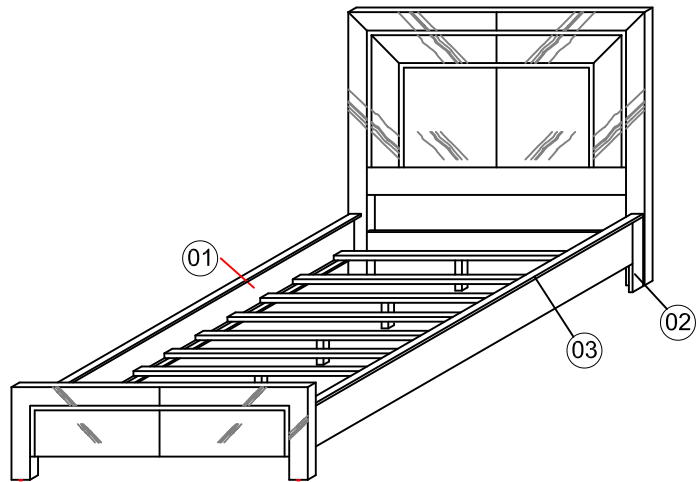

City Lights Bed PARTS SHEET -2

ZCTL-7001 City Lights Queen-HB
ZCTL-7002 City Lights Queen-FB
ZCTL-7003 City Lights Queen-Rails

ZCTL-7004 City Lights King-HB
ZCTL-7005 City Lights King-FB
ZCTL-7006 City Lights King-Rails
ZCTL-7011 City Lights Cal King Rails

NO.	ZCTL-7001
HARDWARE	
A	 LED light

NO.	ZCTL-7004
HARDWARE	
A	 LED light

NO.	ZCTL-7003/7006
01	 Rails
02	 Slats
03	 Support Leg

NO.	ZCTL-7011
01	 Rails
02	 Moldings
03	 Adapter