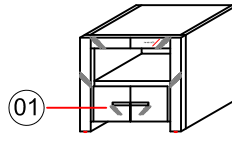

# City Lights BEDROOM PARTS SHEET -1

ZCTL-7014 City Lights Mirror  
ZCTL-7013 City Lights Dresser

ZCTL-7016 City Lights Chest

ZCTL-7015  
City Lights Nightstand

ZCTL-1900  
City Lights Fireplace Console

NO.	ZCTL-7014
01	 Mirror frame
02	 Mirror
03	 Back panel
04	 Mirror Support
<b>HARDWARE</b>	
A	 LOCK WASHER / FLAT WASHER / BOLT
B	 LED Lights