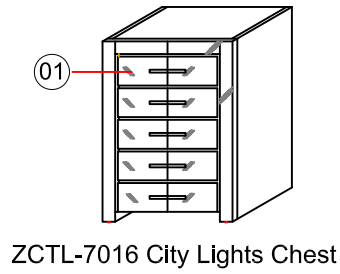

# City Lights BEDROOM PARTS SHEET -1

ZCTL-7014 City Lights Mirror  
ZCTL-7013 City Lights Dresser

ZCTL-7016 City Lights Chest

ZCTL-7015  
City Lights Nightstand

ZCTL-1900  
City Lights Fireplace Console

NO.	ZCTL-7014
01	 Mirror frame
02	 Mirror
03	 Back panel
04	 Mirror Support
<b>HARDWARE</b>	
A	 LOCK WASHER / FLAT WASHER / BOLT
B	 LED Lights

NO.	ZCTL-7013
01	 Drawer
<b>HARDWARE</b>	
A	 Knobs with bolt
B	 Drawer Rails

NO.	ZCTL-7016
01	 Drawer
<b>HARDWARE</b>	
A	 Knobs with bolt
B	 Drawer Rails
D	 Leveler

NO.	ZCTL-7015
01	 Drawer
<b>HARDWARE</b>	
A	 Knobs with bolt
B	 Drawer Rails
C	 LED Lights