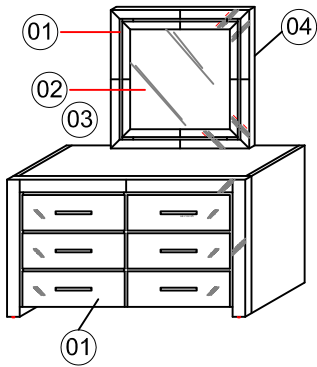

# City Lights BEDROOM PARTS SHEET -1

ZCTL-7014 City Lights Mirror  
ZCTL-7013 City Lights Dresser

ZCTL-7016 City Lights Chest

ZCTL-7015  
City Lights Nightstand

ZCTL-1900  
City Lights Fireplace Console

NO.	ZCTL-7014
01	 Mirror frame
02	 Mirror
03	 Back panel
04	 Mirror Support
<b>HARDWARE</b>	
A	 LOCK WASHER / FLAT WASHER / BOLT
B	 LED Lights

NO.	ZCTL-7013
01	 Drawer
<b>HARDWARE</b>	
A	 Knobs with bolt
B	 Drawer Rails

NO.	ZCTL-7016
01	 Drawer
<b>HARDWARE</b>	
A	 Knobs with bolt
B	 Drawer Rails
D	 Leveler

NO.	ZCTL-7015
01	 Drawer
<b>HARDWARE</b>	
A	 Knobs with bolt
B	 Drawer Rails
C	 LED Lights