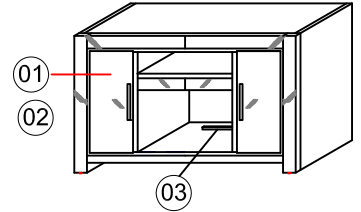

# City Lights BEDROOM PARTS SHEET -1

ZCTL-7014 City Lights Mirror  
ZCTL-7013 City Lights Dresser

ZCTL-7016 City Lights Chest

ZCTL-7015  
City Lights Nightstand

ZCTL-1900  
City Lights Fireplace Console

NO.	ZCTL-7014
01	 Mirror frame
02	 Mirror
03	 Back panel
04	 Mirror Support
<b>HARDWARE</b>	
A	 LOCK WASHER / FLAT WASHER / BOLT
B	 LED Lights

NO.	ZCTL-7013
01	 Drawer
<b>HARDWARE</b>	
A	 Knobs with bolt
B	 Drawer Rails

NO.	ZCTL-7016
01	 Drawer
<b>HARDWARE</b>	
A	 Knobs with bolt
B	 Drawer Rails
D	 Leveler

NO.	ZCTL-7015
01	 Drawer
<b>HARDWARE</b>	
A	 Knobs with bolt
B	 Drawer Rails
C	 LED Lights