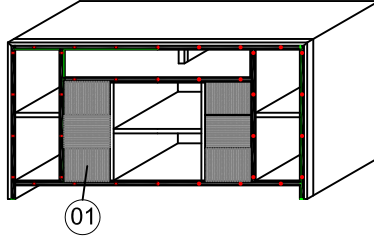

Crossgrain Console PARTS SHEET

ZCGN-1464 Crossgrain 64" TV Console

ZCGN-1474 Crossgrain 74" TV Console

ZCGN-1950 Crossgrain 50" Fireplace Console

NO.	ZCGN-1464
01	 DOOR PANEL
HARDWARE	
A	 ROLLER CATCH
B	 DOOR CATCH
F	 ADJUSTABLE LEVELER

NO.	ZCGN-1474
01	 DOOR PANEL
HARDWARE	
A	 ROLLER CATCH
B	 DOOR CATCH
F	 ADJUSTABLE LEVELER

NO.	ZCGN-1950
01	 DOOR PANEL
02	 WOOD SHELF
03	 BOTTOM RAIL
HARDWARE	
A	 ROLLER CATCH
B	 DOOR CATCH
C	 ADJUSTABLE LEVELER