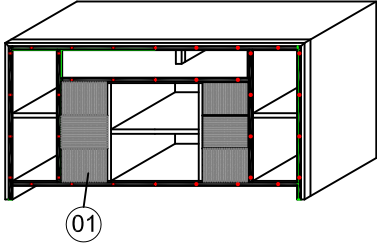

Crossgrain Console PARTS SHEET

ZCGN-1464 Crossgrain 64" TV Console

ZCGN-1474 Crossgrain 74" TV Console

ZCGN-1950 Crossgrain 50" Fireplace Console

NO.	ZCGN-1464
01	 DOOR PANEL
HARDWARE	
A	 ROLLER CATCH
B	 DOOR CATCH
F	 ADJUSTABLE LEVELER

NO.	ZCGN-1474
01	 DOOR PANEL
HARDWARE	
A	 ROLLER CATCH
B	 DOOR CATCH
F	 ADJUSTABLE LEVELER

NO.	ZCGN-1950
01	 DOOR PANEL
02	 WOOD SHELF
03	 BOTTOM RAIL
HARDWARE	
A	 ROLLER CATCH
B	 DOOR CATCH
C	 ADJUSTABLE LEVELER