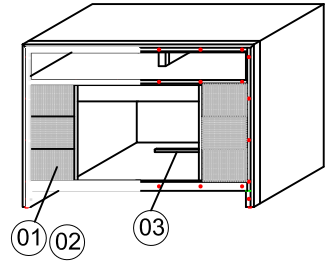

Crossgrain Console PARTS SHEET

ZCGN-1464 Crossgrain 64" TV Console

ZCGN-1474 Crossgrain 74" TV Console

ZCGN-1950 Crossgrain 50" Fireplace Console

NO.	ZCGN-1464
01	 DOOR PANEL
HARDWARE	
A	 ROLLER CATCH
B	 DOOR CATCH
F	 ADJUSTABLE LEVELER

NO.	ZCGN-1474
01	 DOOR PANEL
HARDWARE	
A	 ROLLER CATCH
B	 DOOR CATCH
F	 ADJUSTABLE LEVELER

NO.	ZCGN-1950
01	 DOOR PANEL
02	 WOOD SHELF
03	 BOTTOM RAIL
HARDWARE	
A	 ROLLER CATCH
B	 DOOR CATCH
C	 ADJUSTABLE LEVELER