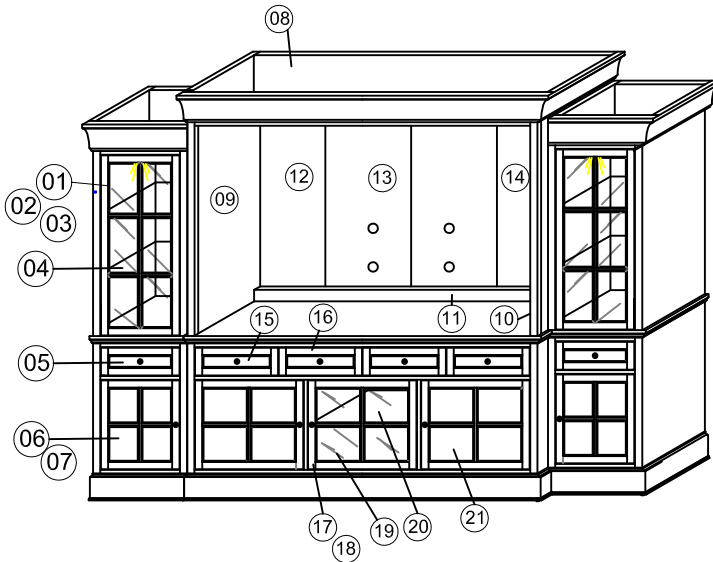

# Bristo Wall PARTS SHEET

- \*ZBRT-1774 Bristol 74" TV Console
- \*ZBRT-2074 Bristol Hutch
- \*ZBRT-3001 Bristol Left Bookcase Pier
- \*ZBRT-3002 Bristol Right Bookcase Pier

NO.	ZBRT-3001/3002
01	 TOP GLASS DOOR
02	 TOP GLASS DOOR FRAME
03	 TOP DOOR GLASS PANEL
04	 GLASS SHELF
05	 DRAWER
06	 WOOD DOOR
07	 BOTTOM PANEL
<b>HARDWARE</b>	
A	 CAN LIGHT
B	 DRAWER GLIDE
C	 ADJUSTABLE LEVELER
D	 SHELF HOLDER
E	 ROLLER CATCH
F	 DOOR CATCH

NO.	ZBRT-2074
08	 CROWN
09	 LEFT SIDE BOX
10	 RIGHT SIDE BOX
11	 BOTTOM BACK RAIL
12	 LEFT SIDE BACKING
13	 LEFT CENTER BACKING
14	 RIGHT SIDE BACKING
<b>HARDWARE</b>	
A	 LOCK WASHER / FLAT WASHER / BOLT
B	 ALLEN WRENCH