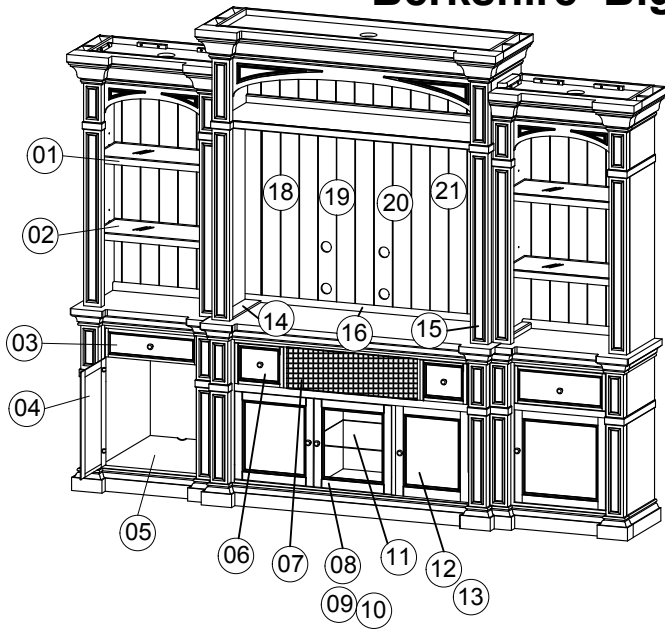

Berkshire Big Wall PARTS SHEET

- *ZBRK-1776 Berkshire 76" Premium TV Console
- *ZBRK-2076 Berkshire Hutch
- *ZBRK-3001 Berkshire L&R Pier Bases(2pcs)
- *ZBRK-3002 Berkshire L&R Pier Top(2pcs)

*ZBRK-1762 Berkshire 62" Premium TV Console

NO.	ZBRK-3002
01	 WOOD SHELF FRAME
02	 GLASS SHELF
HARDWARE	
A	 CAN LIGHT
B	 SHELF HOLDER

NO.	ZBRK-3001
03	 DRAWER
04	 WOOD DOOR COMPLETE
05	 BOTTOM PANEL
HARDWARE	
A	 DOOR HINGE
B	 KNOB WITH BOLT
C	 DRAWER GLIDE
D	 ADJUSTABLE LEVELER

NO.	ZBRK-2076
14	 LEFT SIDE BOX
15	 RIGHT SIDE BOX
16	 BOTTOM BACK RAIL
17	 TOP BACK RAIL
18	 LEFT SIDE BACKING
19	 LEFT CENTER BACKING
20	 RIGHT CENTER BACKING
21	 RIGHT SIDE BACKING
HARDWARE	
A	 LOCK WASHER / FLAT WASHER / BOLT
B	 ALLEN WRENCH
C	 CAN LIGHT