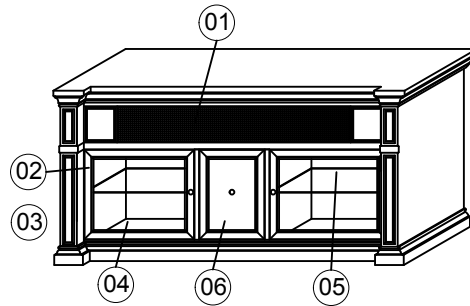

Berkshire Big Wall PARTS SHEET

- *ZBRK-1776 Berkshire 76" Premium TV Console
- *ZBRK-2076 Berkshire Hutch
- *ZBRK-3001 Berkshire L&R Pier Bases(2pcs)
- *ZBRK-3002 Berkshire L&R Pier Top(2pcs)

*ZBRK-1762 Berkshire 62" Premium TV Console