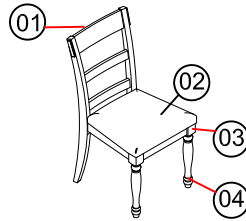

Breckenridge Dining PARTS SHEET

ZBRG-8060 Standard Table

ZBRG-8090 42" Rnd Ctr Ht Table

ZBRG-8080 48" Round Table

ZBRG-8000 Sq Counter Ht Table

ZBRG-8061 Side Chair

ZBRG-8001 Counter Ht Stool

NO.	ZBRG-8060
01	 TABLE TOP
02	 LEG
HARDWARE	
A	 LOCK WASHER / FLAT WASHER / BOLT
B	 ALLEN WRENCH

NO.	ZBRG-8000
01	 TABLE TOP
02	 LEG
HARDWARE	
A	 LOCK WASHER / FLAT WASHER / BOLT
B	 ALLEN WRENCH

NO.	ZBRG-8061
01	 SEAT BACK ASSEMBLY
02	 SEAT CUSHION
03	 SEAT FRAME ASSEMBLY
04	 FRONT LEG
NO. HARDWARE	
A	 SPRING WASHER/FLAT WASHER
B	 5/16"*1-1/2" BOLT
C	 5/16"*2" BOLT
D	 5/16"*3" BOLT
E	 ALLEN WRENCH
F	 NAIL
G	 WOOD PIN

NO.	ZBRG-8090
01	 TABLE TOP
02	 LEG
HARDWARE	
A	 LOCK WASHER / FLAT WASHER / BOLT
B	 ALLEN WRENCH

NO.	ZBRG-8080
01	 TABLE TOP
02	 LEG
HARDWARE	
A	 LOCK WASHER / FLAT WASHER / BOLT
B	 ALLEN WRENCH

NO.	ZBRG-8061
01	 SEAT BACK ASSEMBLY
02	 SEAT CUSHION
03	 SEAT FRAME ASSEMBLY
04	 FRONT LEG
05	 FRONT STRETCHER
06	 SIDE STRETCHER
NO. HARDWARE	
A	 SPRING WASHER/FLAT WASHER
B	 5/16"*1-1/2" BOLT
C	 5/16"*2" BOLT
D	 5/16"*3" BOLT
E	 ALLEN WRENCH
F	 NAIL
G	 WOOD PIN