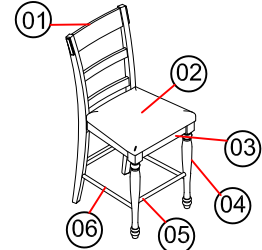

Breckenridge Dining PARTS SHEET

ZBRG-8060 Standard Table

ZBRG-8090 42" Rnd Ctr Ht Table

ZBRG-8080 48" Round Table

ZBRG-8000 Sq Counter Ht Table

ZBRG-8061 Side Chair

ZBRG-8001 Counter Ht Stool

NO.	ZBRG-8060
01	 TABLE TOP
02	 LEG
HARDWARE	
A	 LOCK WASHER / FLAT WASHER / BOLT
B	 ALLEN WRENCH

NO.	ZBRG-8000
01	 TABLE TOP
02	 LEG
HARDWARE	
A	 LOCK WASHER / FLAT WASHER / BOLT
B	 ALLEN WRENCH

NO.	ZBRG-8061
01	 SEAT BACK ASSEMBLY
02	 SEAT CUSHION
03	 SEAT FRAME ASSEMBLY
04	 FRONT LEG
NO. HARDWARE	
A	 SPRING WASHER/FLAT WASHER
B	 5/16"*1-1/2" BOLT
C	 5/16"*2" BOLT
D	 5/16"*3" BOLT
E	 ALLEN WRENCH
F	 NAIL
G	 WOOD PIN

NO.	ZBRG-8090
01	 TABLE TOP
02	 LEG
HARDWARE	
A	 LOCK WASHER / FLAT WASHER / BOLT
B	 ALLEN WRENCH

NO.	ZBRG-8080
01	 TABLE TOP
02	 LEG
HARDWARE	
A	 LOCK WASHER / FLAT WASHER / BOLT
B	 ALLEN WRENCH

NO.	ZBRG-8061
01	 SEAT BACK ASSEMBLY
02	 SEAT CUSHION
03	 SEAT FRAME ASSEMBLY
04	 FRONT LEG
05	 FRONT STRETCHER
06	 SIDE STRETCHER
NO. HARDWARE	
A	 SPRING WASHER/FLAT WASHER
B	 5/16"*1-1/2" BOLT
C	 5/16"*2" BOLT
D	 5/16"*3" BOLT
E	 ALLEN WRENCH
F	 NAIL
G	 WOOD PIN