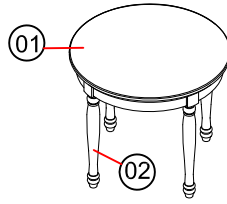

Breckenridge Dining PARTS SHEET

ZBRG-8060 Standard Table

ZBRG-8090 42" Rnd Ctr Ht Table

ZBRG-8080 48" Round Table

ZBRG-8000 Sq Counter Ht Table

ZBRG-8061 Side Chair

ZBRG-8001 Counter Ht Stool

NO.	ZBRG-8060
01	 TABLE TOP
02	 LEG
HARDWARE	
A	 LOCK WASHER / FLAT WASHER / BOLT
B	 ALLEN WRENCH

NO.	ZBRG-8000
01	 TABLE TOP
02	 LEG
HARDWARE	
A	 LOCK WASHER / FLAT WASHER / BOLT
B	 ALLEN WRENCH

NO.	ZBRG-8061
01	 SEAT BACK ASSEMBLY
02	 SEAT CUSHION
03	 SEAT FRAME ASSEMBLY
04	 FRONT LEG
NO. HARDWARE	
A	 SPRING WASHER/FLAT WASHER
B	 5/16"*1-1/2" BOLT
C	 5/16"*2" BOLT
D	 5/16"*3" BOLT
E	 ALLEN WRENCH
F	 NAIL
G	 WOOD PIN

NO.	ZBRG-8090
01	 TABLE TOP
02	 LEG
HARDWARE	
A	 LOCK WASHER / FLAT WASHER / BOLT
B	 ALLEN WRENCH

NO.	ZBRG-8080
01	 TABLE TOP
02	 LEG
HARDWARE	
A	 LOCK WASHER / FLAT WASHER / BOLT
B	 ALLEN WRENCH

NO.	ZBRG-8061
01	 SEAT BACK ASSEMBLY
02	 SEAT CUSHION
03	 SEAT FRAME ASSEMBLY
04	 FRONT LEG
05	 FRONT STRETCHER
06	 SIDE STRETCHER
NO. HARDWARE	
A	 SPRING WASHER/FLAT WASHER
B	 5/16"*1-1/2" BOLT
C	 5/16"*2" BOLT
D	 5/16"*3" BOLT
E	 ALLEN WRENCH
F	 NAIL
G	 WOOD PIN