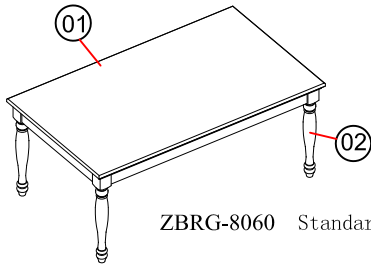

Breckenridge Dining PARTS SHEET

ZBRG-8060 Standard Table

ZBRG-8090 42" Rnd Ctr Ht Table

ZBRG-8080 48" Round Table

ZBRG-8000 Sq Counter Ht Table

ZBRG-8061 Side Chair

ZBRG-8001 Counter Ht Stool

NO.	ZBRG-8060
01	 TABLE TOP
02	 LEG
HARDWARE	
A	 LOCK WASHER / FLAT WASHER / BOLT
B	 ALLEN WRENCH

NO.	ZBRG-8000
01	 TABLE TOP
02	 LEG
HARDWARE	
A	 LOCK WASHER / FLAT WASHER / BOLT
B	 ALLEN WRENCH

NO.	ZBRG-8061
01	 SEAT BACK ASSEMBLY
02	 SEAT CUSHION
03	 SEAT FRAME ASSEMBLY
04	 FRONT LEG
NO. HARDWARE	
A	 SPRING WASHER/FLAT WASHER
B	 5/16"*1-1/2" BOLT
C	 5/16"*2" BOLT
D	 5/16"*3" BOLT
E	 ALLEN WRENCH
F	 NAIL
G	 WOOD PIN

NO.	ZBRG-8090
01	 TABLE TOP
02	 LEG
HARDWARE	
A	 LOCK WASHER / FLAT WASHER / BOLT
B	 ALLEN WRENCH

NO.	ZBRG-8080
01	 TABLE TOP
02	 LEG
HARDWARE	
A	 LOCK WASHER / FLAT WASHER / BOLT
B	 ALLEN WRENCH

NO.	ZBRG-8061
01	 SEAT BACK ASSEMBLY
02	 SEAT CUSHION
03	 SEAT FRAME ASSEMBLY
04	 FRONT LEG
05	 FRONT STRETCHER
06	 SIDE STRETCHER
NO. HARDWARE	
A	 SPRING WASHER/FLAT WASHER
B	 5/16"*1-1/2" BOLT
C	 5/16"*2" BOLT
D	 5/16"*3" BOLT
E	 ALLEN WRENCH
F	 NAIL
G	 WOOD PIN