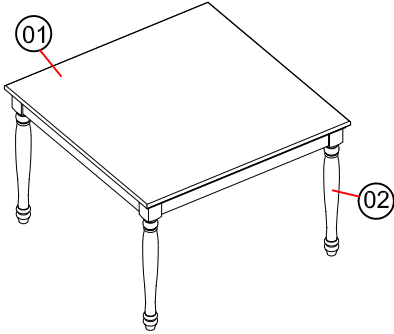

Breckenridge Dining PARTS SHEET

ZBRG-8060 Standard Table

ZBRG-8090 42" Rnd Ctr Ht Table

ZBRG-8080 48" Round Table

ZBRG-8000 Sq Counter Ht Table

ZBRG-8061 Side Chair

ZBRG-8001 Counter Ht Stool

NO.	ZBRG-8060
01	 TABLE TOP
02	 LEG
HARDWARE	
A	 LOCK WASHER / FLAT WASHER / BOLT
B	 ALLEN WRENCH

NO.	ZBRG-8000
01	 TABLE TOP
02	 LEG
HARDWARE	
A	 LOCK WASHER / FLAT WASHER / BOLT
B	 ALLEN WRENCH

NO.	ZBRG-8061
01	 SEAT BACK ASSEMBLY
02	 SEAT CUSHION
03	 SEAT FRAME ASSEMBLY
04	 FRONT LEG
NO. HARDWARE	
A	 SPRING WASHER/FLAT WASHER
B	 5/16"*1-1/2" BOLT
C	 5/16"*2" BOLT
D	 5/16"*3" BOLT
E	 ALLEN WRENCH
F	 NAIL
G	 WOOD PIN

NO.	ZBRG-8090
01	 TABLE TOP
02	 LEG
HARDWARE	
A	 LOCK WASHER / FLAT WASHER / BOLT
B	 ALLEN WRENCH

NO.	ZBRG-8080
01	 TABLE TOP
02	 LEG
HARDWARE	
A	 LOCK WASHER / FLAT WASHER / BOLT
B	 ALLEN WRENCH

NO.	ZBRG-8061
01	 SEAT BACK ASSEMBLY
02	 SEAT CUSHION
03	 SEAT FRAME ASSEMBLY
04	 FRONT LEG
05	 FRONT STRETCHER
06	 SIDE STRETCHER
NO. HARDWARE	
A	 SPRING WASHER/FLAT WASHER
B	 5/16"*1-1/2" BOLT
C	 5/16"*2" BOLT
D	 5/16"*3" BOLT
E	 ALLEN WRENCH
F	 NAIL
G	 WOOD PIN