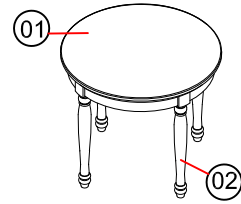

Breckenridge Dining PARTS SHEET

ZBRG-8060 Standard Table

ZBRG-8090 42" Rnd Ctr Ht Table

ZBRG-8080 48" Round Table

ZBRG-8000 Sq Counter Ht Table

ZBRG-8061 Side Chair

ZBRG-8001 Counter Ht Stool

NO.	ZBRG-8060
01	 TABLE TOP
02	 LEG
HARDWARE	
A	 LOCK WASHER / FLAT WASHER / BOLT
B	 ALLEN WRENCH

NO.	ZBRG-8000
01	 TABLE TOP
02	 LEG
HARDWARE	
A	 LOCK WASHER / FLAT WASHER / BOLT
B	 ALLEN WRENCH

NO.	ZBRG-8061
01	 SEAT BACK ASSEMBLY
02	 SEAT CUSHION
03	 SEAT FRAME ASSEMBLY
04	 FRONT LEG
NO. HARDWARE	
A	 SPRING WASHER/FLAT WASHER
B	 5/16"*1-1/2" BOLT
C	 5/16"*2" BOLT
D	 5/16"*3" BOLT
E	 ALLEN WRENCH
F	 NAIL
G	 WOOD PIN

NO.	ZBRG-8090
01	 TABLE TOP
02	 LEG
HARDWARE	
A	 LOCK WASHER / FLAT WASHER / BOLT
B	 ALLEN WRENCH

NO.	ZBRG-8080
01	 TABLE TOP
02	 LEG
HARDWARE	
A	 LOCK WASHER / FLAT WASHER / BOLT
B	 ALLEN WRENCH

NO.	ZBRG-8061
01	 SEAT BACK ASSEMBLY
02	 SEAT CUSHION
03	 SEAT FRAME ASSEMBLY
04	 FRONT LEG
05	 FRONT STRETCHER
06	 SIDE STRETCHER
NO. HARDWARE	
A	 SPRING WASHER/FLAT WASHER
B	 5/16"*1-1/2" BOLT
C	 5/16"*2" BOLT
D	 5/16"*3" BOLT
E	 ALLEN WRENCH
F	 NAIL
G	 WOOD PIN