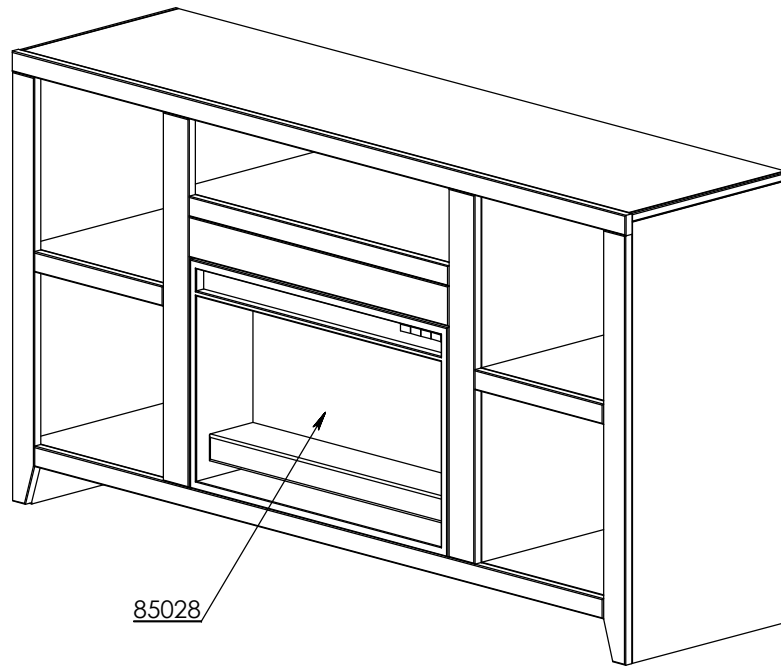

PART NUMBER	DESCRIPTION
UL5201-KO	UL5201 Outside Luan Backing
UL5201-KMT	UL5201 Top Middle Luan Backing
84214	Furniture Tipping Restraint Kit
84008	84008 Light Angle Bracket, 1" x 1" x 2"
85028	85028 26" Fireplace Insert