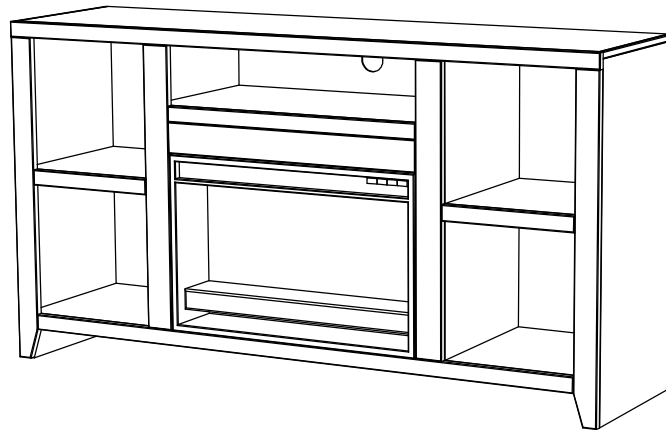

PART NUMBER	DESCRIPTION
UL5201-KO	UL5201 Outside Luan Backing
UL5201-KMT	UL5201 Top Middle Luan Backing
84214	Furniture Tipping Restraint Kit
84008	84008 Light Angle Bracket, 1" x 1" x 2"
85028	85028 26" Fireplace Insert

85028

UL5201-KMT

UL5201-KO

84008

UL5201-KO