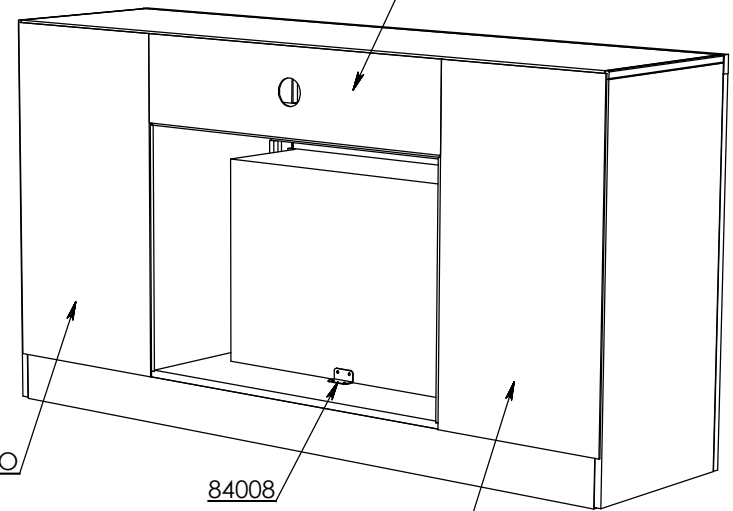

UL5201-KMT