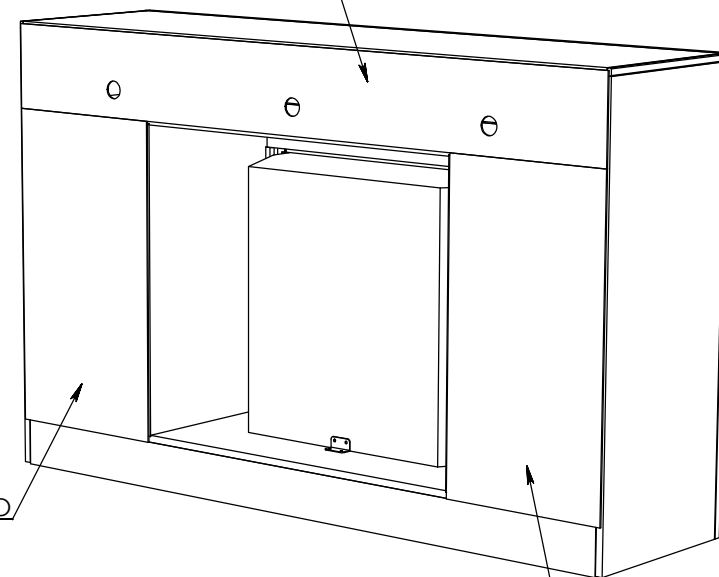

Legends Furniture

UL5101

Some Items In The List To The Right
May Not Show In The Diagrams Below.

PART NUMBER	DESCRIPTION
UL5101-KO	UL5101 Outside Luan Backing
UL5101-KG	UL5101 Long Luan Backing
84008	84008 Light Angle Bracket, 1" x 1" x 2"
84214	Furniture Tipping Restraint Kit
85027	85027 28" Fireplace Insert

85027

UL5101-KG

UL5101-KO

UL5101-KO