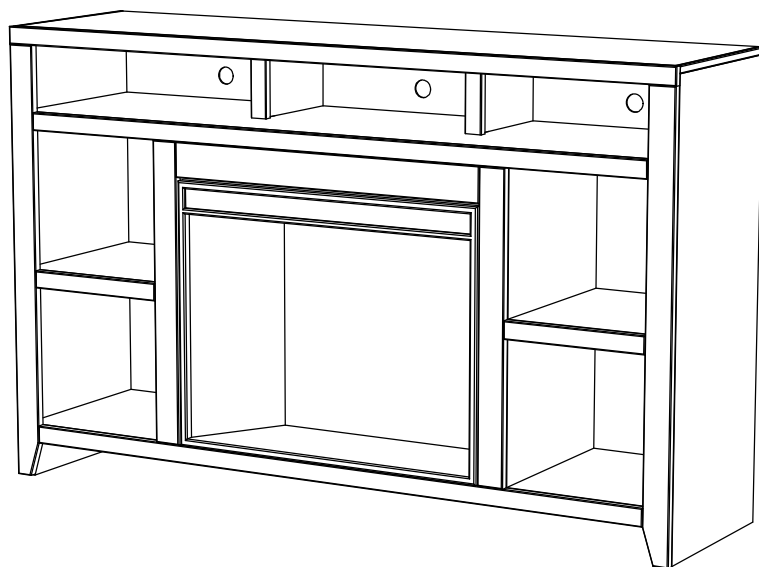

Legends Furniture

UL5101

Some Items In The List To The Right
May Not Show In The Diagrams Below.

PART NUMBER	DESCRIPTION
UL5101-KO	UL5101 Outside Luan Backing
UL5101-KG	UL5101 Long Luan Backing
84008	84008 Light Angle Bracket, 1" x 1" x 2"
84214	Furniture Tipping Restraint Kit
85027	85027 28" Fireplace Insert

85027

UL5101-KG

UL5101-KO

UL5101-KO