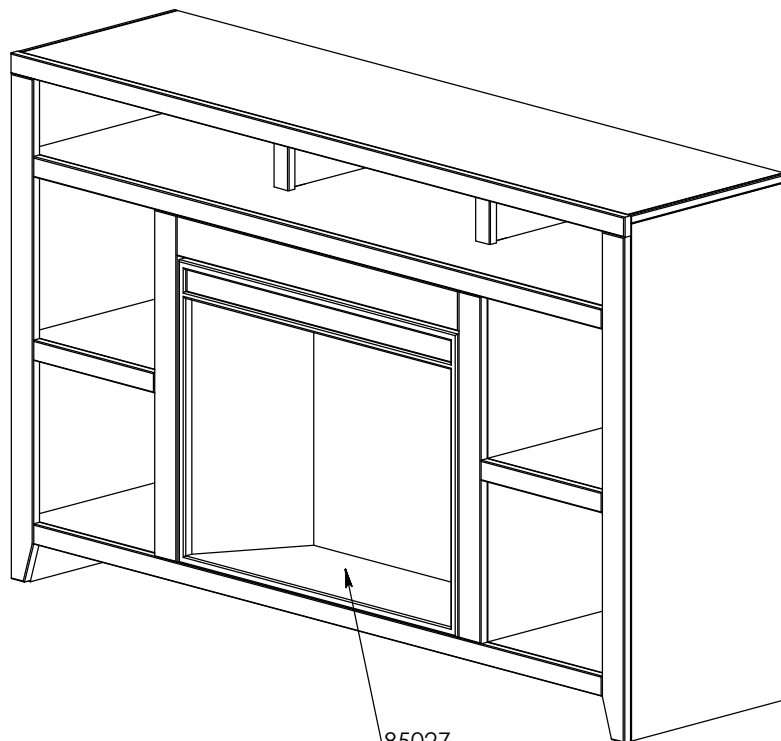

Legends Furniture

UL5101

Some Items In The List To The Right
May Not Show In The Diagrams Below.

PART NUMBER	DESCRIPTION
UL5101-KO	UL5101 Outside Luan Backing
UL5101-KG	UL5101 Long Luan Backing
84008	84008 Light Angle Bracket, 1" x 1" x 2"
84214	Furniture Tipping Restraint Kit
85027	85027 28" Fireplace Insert