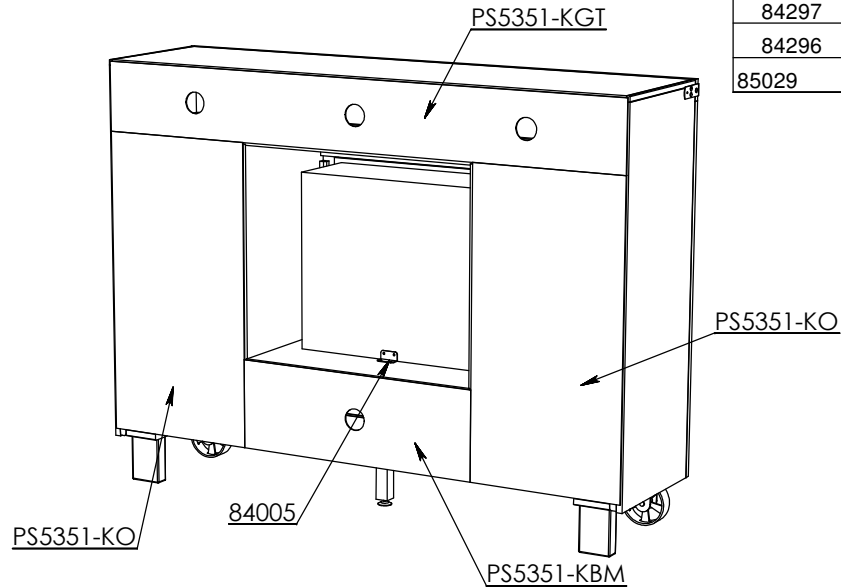

Legends Furniture

PS5351

Some Items In The List To The Right May Not Show In The Diagrams Below.

PART NUMBER	DESCRIPTION
PS5351-KBM	PS5351 Middle Bottom Luan Backing
PS5351-KO	PS5351 Outside Luan Backing
PS5351-KGT	PS5351 Top Long Luan Backing
PS5351-HA-RO	PS5351 Hinged Outside Maple Door
47780	47780 S/A Mitered Maple Glass Door Frame
84319	84319 Hinge FF Mount Free Swing
PS5351-HL-RL	PS5351 Hinged Left Maple Door
47779	47779 S/A Mitered Maple Glass Door Frame
84006	84006 5mm Pivot Door Hinge Black
84036	Single Magnet Door Touch Latch
84042	84042 21mm x 26mm Metal Strike Plate
84008	84008 Light Angle Bracket, 1" x 1" x 2"
PS5351-KIO	PS5351 Chalk Board Insert Panel
PS5351-WIRE	PS5351 Diamond Wire Mesh
84323	84323 Dark Antique Brass Drawer Pull
84325	84325 Dark Antique Brass L Bracket
84214	Furniture Tipping Restraint Kit
84324	84324 Black Steel Spoked Wheel
84327	84327 1/4-20 x 7/8" Socket Head Cap Screw
84329	84329 Lock Washer 1/4" Diameter
10259-SA-LEG	10259 S/A Rear Leg w/Hanger Bolt
10259	10259 Rear Removable Leg
84296	84296 Hanger Bolt 1/4-20 x 2" Long
10257-SA-LEG	10257 S/A TV Cart Middle Leg w/Leveler
84298	84298 Threaded Floor Glide 1/4-20 x 2
84297	84297 Threaded Insert Nut 1/4-20 x 13mm
84296	84296 Hanger Bolt 1/4-20 x 2" Long
85029	85029 23" Fireplace Insert