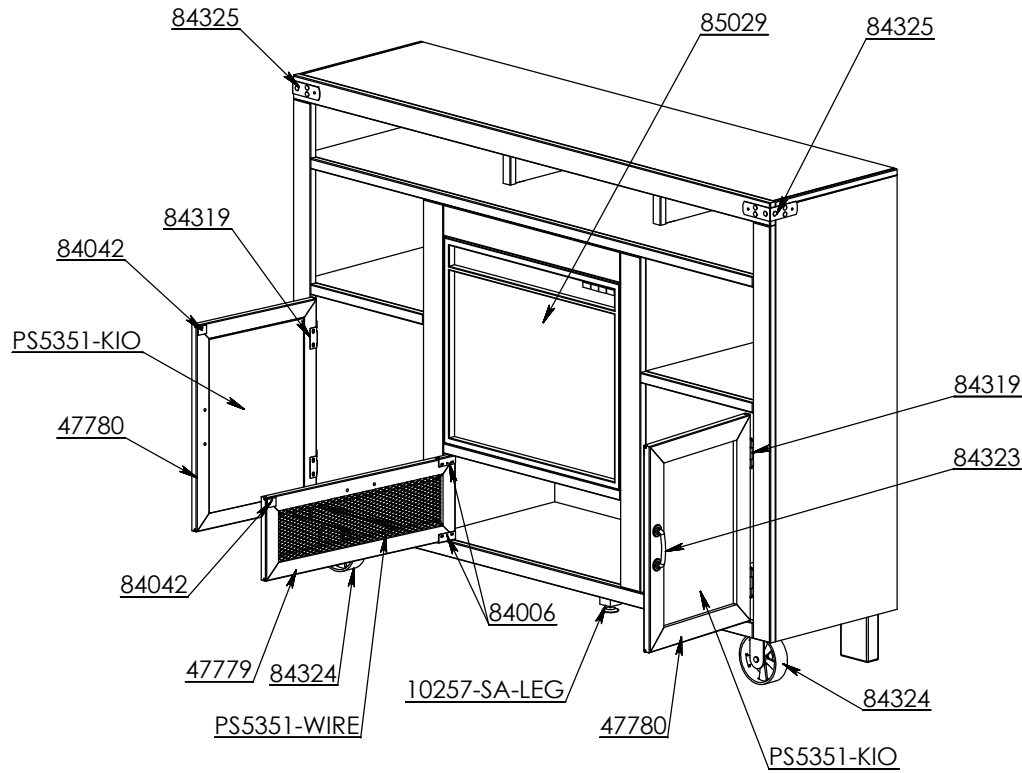

Legends Furniture

PS5351

Some Items In The List To The Right May Not Show In The Diagrams Below.

PART NUMBER	DESCRIPTION
PS5351-KBM	PS5351 Middle Bottom Luan Backing
PS5351-KO	PS5351 Outside Luan Backing
PS5351-KGT	PS5351 Top Long Luan Backing
PS5351-HA-RO	PS5351 Hinged Outside Maple Door
47780	47780 S/A Mitered Maple Glass Door Frame
84319	84319 Hinge FF Mount Free Swing
PS5351-HL-RL	PS5351 Hinged Left Maple Door
47779	47779 S/A Mitered Maple Glass Door Frame
84006	84006 5mm Pivot Door Hinge Black
84036	Single Magnet Door Touch Latch
84042	84042 21mm x 26mm Metal Strike Plate
84008	84008 Light Angle Bracket, 1" x 1" x 2"
PS5351-KIO	PS5351 Chalk Board Insert Panel
PS5351-WIRE	PS5351 Diamond Wire Mesh
84323	84323 Dark Antique Brass Drawer Pull
84325	84325 Dark Antique Brass L Bracket
84214	Furniture Tipping Restraint Kit
84324	84324 Black Steel Spoked Wheel
84327	84327 1/4-20 x 7/8" Socket Head Cap Screw
84329	84329 Lock Washer 1/4" Diameter
10259-SA-LEG	10259 S/A Rear Leg w/Hanger Bolt
10259	10259 Rear Removable Leg
84296	84296 Hanger Bolt 1/4-20 x 2" Long
10257-SA-LEG	10257 S/A TV Cart Middle Leg w/Leveler
84298	84298 Threaded Floor Glide 1/4-20 x 2
84297	84297 Threaded Insert Nut 1/4-20 x 13mm
84296	84296 Hanger Bolt 1/4-20 x 2" Long
85029	85029 23" Fireplace Insert