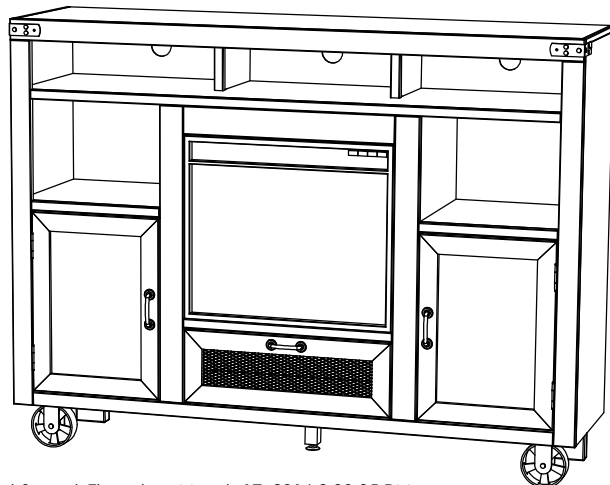

Legends Furniture

PS5351

Some Items In The List To The Right May Not Show In The Diagrams Below.

PART NUMBER	DESCRIPTION
PS5351-KBM	PS5351 Middle Bottom Luan Backing
PS5351-KO	PS5351 Outside Luan Backing
PS5351-KGT	PS5351 Top Long Luan Backing
PS5351-HA-RO	PS5351 Hinged Outside Maple Door
47780	47780 S/A Mitered Maple Glass Door Frame
84319	84319 Hinge FF Mount Free Swing
PS5351-HL-RL	PS5351 Hinged Left Maple Door
47779	47779 S/A Mitered Maple Glass Door Frame
84006	84006 5mm Pivot Door Hinge Black
84036	Single Magnet Door Touch Latch
84042	84042 21mm x 26mm Metal Strike Plate
84008	84008 Light Angle Bracket, 1" x 1" x 2"
PS5351-KIO	PS5351 Chalk Board Insert Panel
PS5351-WIRE	PS5351 Diamond Wire Mesh
84323	84323 Dark Antique Brass Drawer Pull
84325	84325 Dark Antique Brass L Bracket
84214	Furniture Tipping Restraint Kit
84324	84324 Black Steel Spoked Wheel
84327	84327 1/4-20 x 7/8" Socket Head Cap Screw
84329	84329 Lock Washer 1/4" Diameter
10259-SA-LEG	10259 S/A Rear Leg w/Hanger Bolt
10259	10259 Rear Removable Leg
84296	84296 Hanger Bolt 1/4-20 x 2" Long
10257-SA-LEG	10257 S/A TV Cart Middle Leg w/Leveler
84298	84298 Threaded Floor Glide 1/4-20 x 2
84297	84297 Threaded Insert Nut 1/4-20 x 13mm
84296	84296 Hanger Bolt 1/4-20 x 2" Long
85029	85029 23" Fireplace Insert