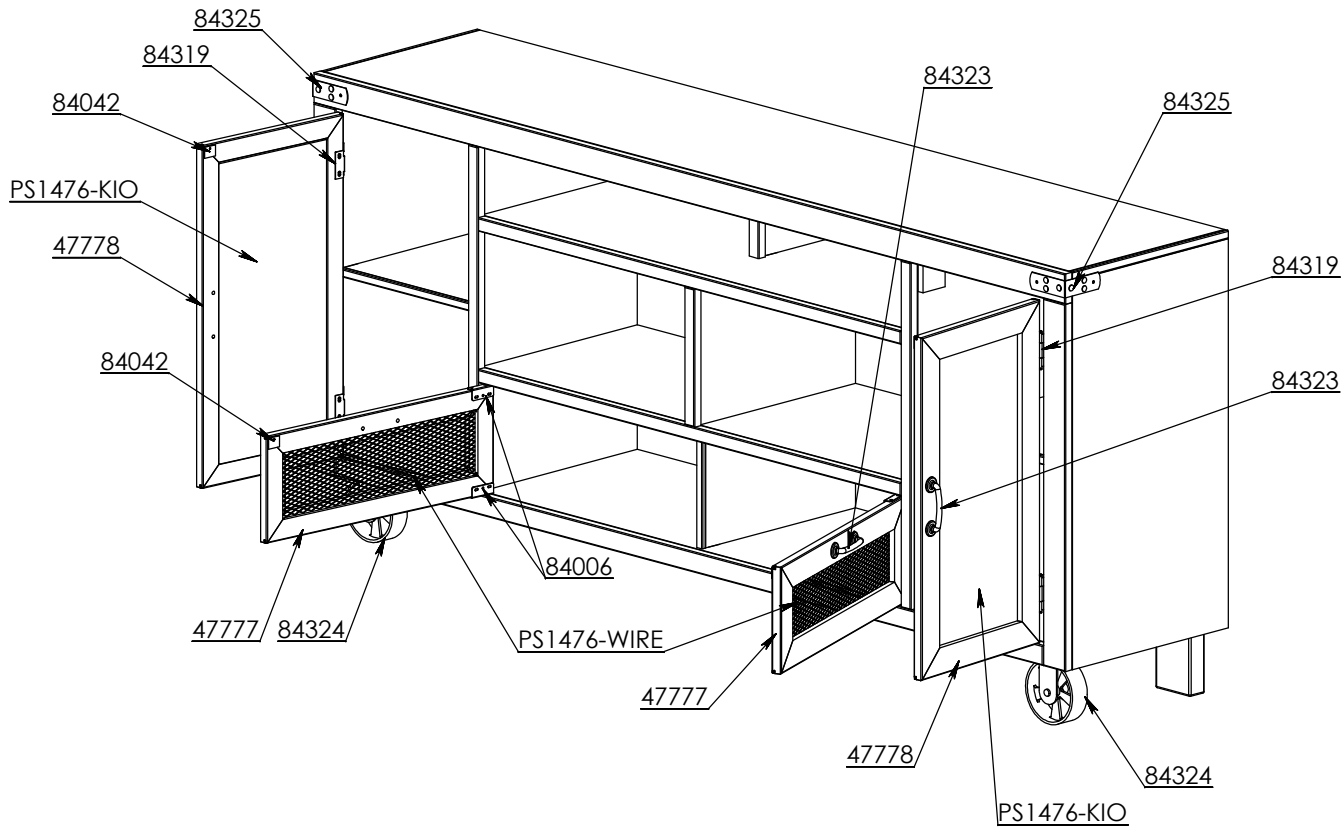

Legends Furniture

PS1476

Some Items In The List To The Right May Not Show In The Diagrams Below.

| PART NUMBER | DESCRIPTION |
|--------------|---|
| PS1476-K | PS1476 Luan Backing |
| PS1476-HA-RO | PS1476 Hinged Outside Maple Door |
| 47778 | 47778 S/A Mitered Maple Glass Door Frame |
| 84319 | 84319 Hinge FF Mount Free Swing |
| PS1476-HL-RL | PS1476 Hinged Left Maple Door |
| 47777 | 47777 S/A Mitered Maple Glass Door Frame |
| 84006 | 84006 5mm Pivot Door Hinge Black |
| PS1476-HR-RR | PS1476 Hinged Right Maple Door |
| 47777 | 47777 S/A Mitered Maple Glass Door Frame |
| 84006 | 84006 5mm Pivot Door Hinge Black |
| 84036 | Single Magnet Door Touch Latch |
| 84042 | 84042 21mm x 26mm Metal Strike Plate |
| PS1476-KIO | PS1476 Chalk Board Insert Panel |
| PS1476-WIRE | PS1476 Diamond Pattern Wire Mesh |
| 84323 | 84323 Dark Antique Brass Drawer Pull |
| 84325 | 84325 Dark Antique Brass L Bracket |
| 84214 | Furniture Tipping Restraint Kit |
| 84324 | 84324 Black Steel Spoked Wheel |
| 84327 | 84327 1/4-20 x 7/8" Socket Head Cap Screw |
| 84329 | 84329 Lock Washer 1/4" Diameter |
| 10259-SA-LEG | 10259 S/A Rear Leg w/Hanger Bolt |
| 10259 | 10259 Rear Removable Leg |
| 84296 | 84296 Hanger Bolt 1/4-20 x 2" Long |
| 10257-SA-LEG | 10257 S/A TV Cart Middle Leg w/Leveler |
| 84298 | 84298 Threaded Floor Glide 1/4-20 x 2 |
| 84297 | 84297 Threaded Insert Nut 1/4-20 x 13mm |
| 84296 | 84296 Hanger Bolt 1/4-20 x 2" Long |