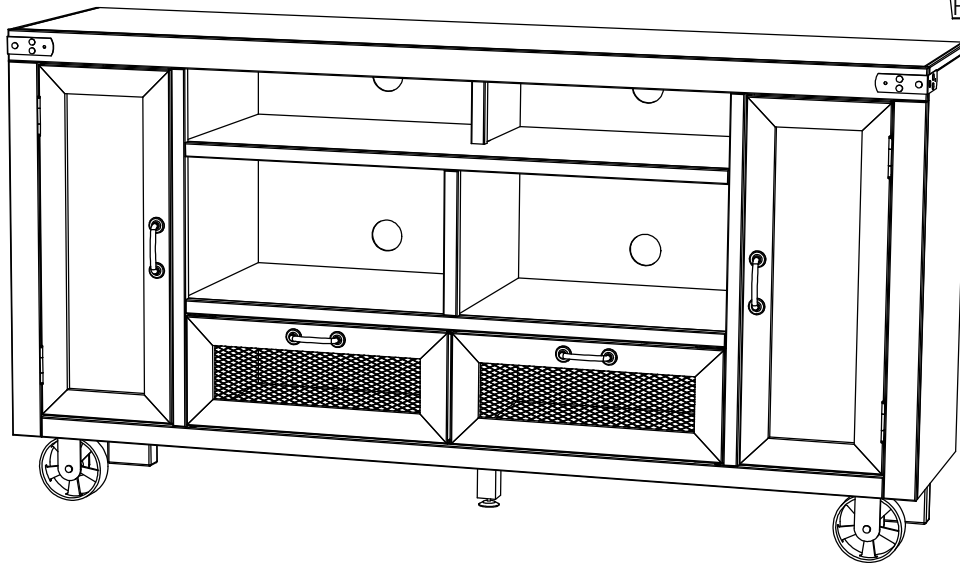

# Legends Furniture

PS1466

Some Items In The List To The Right  
May Not Show In The Diagrams Below.

| PART NUMBER  | DESCRIPTION                               |
|--------------|-------------------------------------------|
| PS1466-K     | PS1466 Luan Backing                       |
| PS1466-HA-RO | PS1466 Hinged Outside Maple Door          |
| 47776        | 47776 S/A Mitered Maple Glass Door Frame  |
| 84319        | 84319 Hinge FF Mount Free Swing           |
| PS1466-HL-RL | PS1466 Hinged Left Maple Door             |
| 47775        | 47775 S/A Mitered Maple Glass Door Frame  |
| 84006        | 84006 5mm Pivot Door Hinge Black          |
| PS1466-HR-RR | PS1466 Hinged Right Maple Door            |
| 47775        | 47775 S/A Mitered Maple Glass Door Frame  |
| 84006        | 84006 5mm Pivot Door Hinge Black          |
| 84036        | Single Magnet Door Touch Latch            |
| 84042        | 84042 21mm x 26mm Metal Strike Plate      |
| PS1466-KIO   | PS1466 Chalk Board Insert Panel           |
| PS1466-WIRE  | PS1466 Diamond Pattern Wire Mesh          |
| 84323        | 84323 Dark Antique Brass Drawer Pull      |
| 84325        | 84325 Dark Antique Brass L Bracket        |
| 84214        | Furniture Tipping Restraint Kit           |
| 84324        | 84324 Black Steel Spoked Wheel            |
| 84327        | 84327 1/4-20 x 7/8" Socket Head Cap Screw |
| 84329        | 84329 Lock Washer 1/4" Diameter           |
| 10259-SA-LEG | 10259 S/A Rear Leg w/Hanger Bolt          |
| 10259        | 10259 Rear Removable Leg                  |
| 84296        | 84296 Hanger Bolt 1/4-20 x 2" Long        |
| 10257-SA-LEG | 10257 S/A TV Cart Middle Leg w/Leveler    |
| 84298        | 84298 Threaded Floor Glide 1/4-20 x 2     |
| 84297        | 84297 Threaded Insert Nut 1/4-20 x 13mm   |
| 84296        | 84296 Hanger Bolt 1/4-20 x 2" Long        |