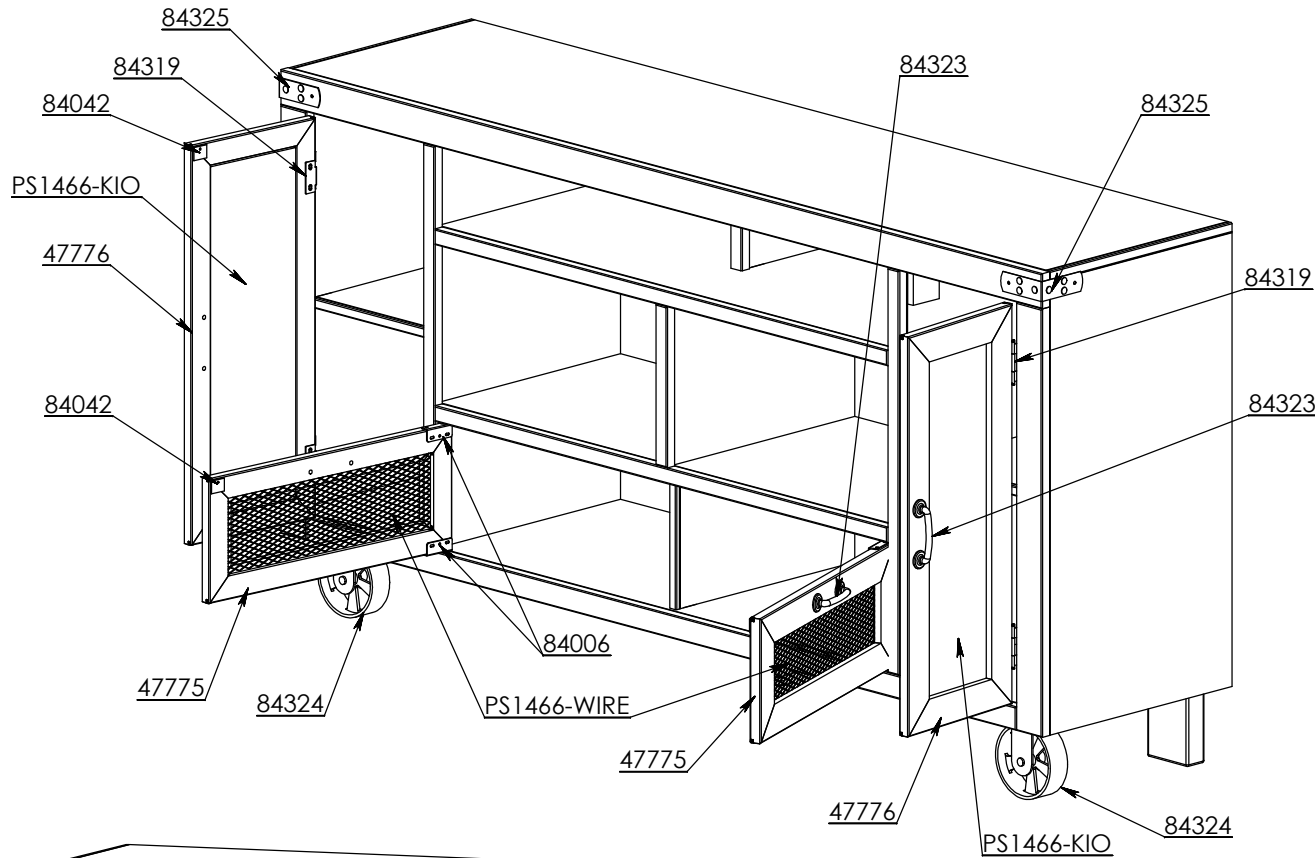

# Legends Furniture

PS1466

Some Items In The List To The Right  
May Not Show In The Diagrams Below.

| PART NUMBER  | DESCRIPTION                               |
|--------------|-------------------------------------------|
| PS1466-K     | PS1466 Luan Backing                       |
| PS1466-HA-RO | PS1466 Hinged Outside Maple Door          |
| 47776        | 47776 S/A Mitered Maple Glass Door Frame  |
| 84319        | 84319 Hinge FF Mount Free Swing           |
| PS1466-HL-RL | PS1466 Hinged Left Maple Door             |
| 47775        | 47775 S/A Mitered Maple Glass Door Frame  |
| 84006        | 84006 5mm Pivot Door Hinge Black          |
| PS1466-HR-RR | PS1466 Hinged Right Maple Door            |
| 47775        | 47775 S/A Mitered Maple Glass Door Frame  |
| 84006        | 84006 5mm Pivot Door Hinge Black          |
| 84036        | Single Magnet Door Touch Latch            |
| 84042        | 84042 21mm x 26mm Metal Strike Plate      |
| PS1466-KIO   | PS1466 Chalk Board Insert Panel           |
| PS1466-WIRE  | PS1466 Diamond Pattern Wire Mesh          |
| 84323        | 84323 Dark Antique Brass Drawer Pull      |
| 84325        | 84325 Dark Antique Brass L Bracket        |
| 84214        | Furniture Tipping Restraint Kit           |
| 84324        | 84324 Black Steel Spoked Wheel            |
| 84327        | 84327 1/4-20 x 7/8" Socket Head Cap Screw |
| 84329        | 84329 Lock Washer 1/4" Diameter           |
| 10259-SA-LEG | 10259 S/A Rear Leg w/Hanger Bolt          |
| 10259        | 10259 Rear Removable Leg                  |
| 84296        | 84296 Hanger Bolt 1/4-20 x 2" Long        |
| 10257-SA-LEG | 10257 S/A TV Cart Middle Leg w/Leveler    |
| 84298        | 84298 Threaded Floor Glide 1/4-20 x 2     |
| 84297        | 84297 Threaded Insert Nut 1/4-20 x 13mm   |
| 84296        | 84296 Hanger Bolt 1/4-20 x 2" Long        |