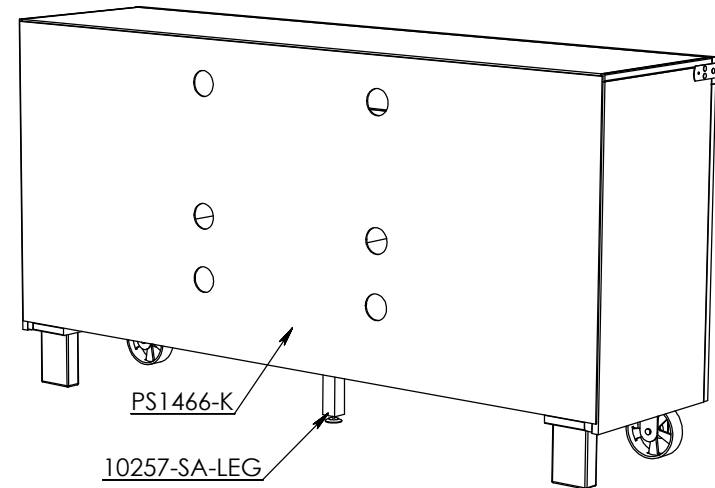

# Legends Furniture

PS1466

Some Items In The List To The Right  
May Not Show In The Diagrams Below.

| PART NUMBER  | DESCRIPTION                               |
|--------------|-------------------------------------------|
| PS1466-K     | PS1466 Luan Backing                       |
| PS1466-HA-RO | PS1466 Hinged Outside Maple Door          |
| 47776        | 47776 S/A Mitered Maple Glass Door Frame  |
| 84319        | 84319 Hinge FF Mount Free Swing           |
| PS1466-HL-RL | PS1466 Hinged Left Maple Door             |
| 47775        | 47775 S/A Mitered Maple Glass Door Frame  |
| 84006        | 84006 5mm Pivot Door Hinge Black          |
| PS1466-HR-RR | PS1466 Hinged Right Maple Door            |
| 47775        | 47775 S/A Mitered Maple Glass Door Frame  |
| 84006        | 84006 5mm Pivot Door Hinge Black          |
| 84036        | Single Magnet Door Touch Latch            |
| 84042        | 84042 21mm x 26mm Metal Strike Plate      |
| PS1466-KIO   | PS1466 Chalk Board Insert Panel           |
| PS1466-WIRE  | PS1466 Diamond Pattern Wire Mesh          |
| 84323        | 84323 Dark Antique Brass Drawer Pull      |
| 84325        | 84325 Dark Antique Brass L Bracket        |
| 84214        | Furniture Tipping Restraint Kit           |
| 84324        | 84324 Black Steel Spoked Wheel            |
| 84327        | 84327 1/4-20 x 7/8" Socket Head Cap Screw |
| 84329        | 84329 Lock Washer 1/4" Diameter           |
| 10259-SA-LEG | 10259 S/A Rear Leg w/Hanger Bolt          |
| 10259        | 10259 Rear Removable Leg                  |
| 84296        | 84296 Hanger Bolt 1/4-20 x 2" Long        |
| 10257-SA-LEG | 10257 S/A TV Cart Middle Leg w/Leveler    |
| 84298        | 84298 Threaded Floor Glide 1/4-20 x 2     |
| 84297        | 84297 Threaded Insert Nut 1/4-20 x 13mm   |
| 84296        | 84296 Hanger Bolt 1/4-20 x 2" Long        |