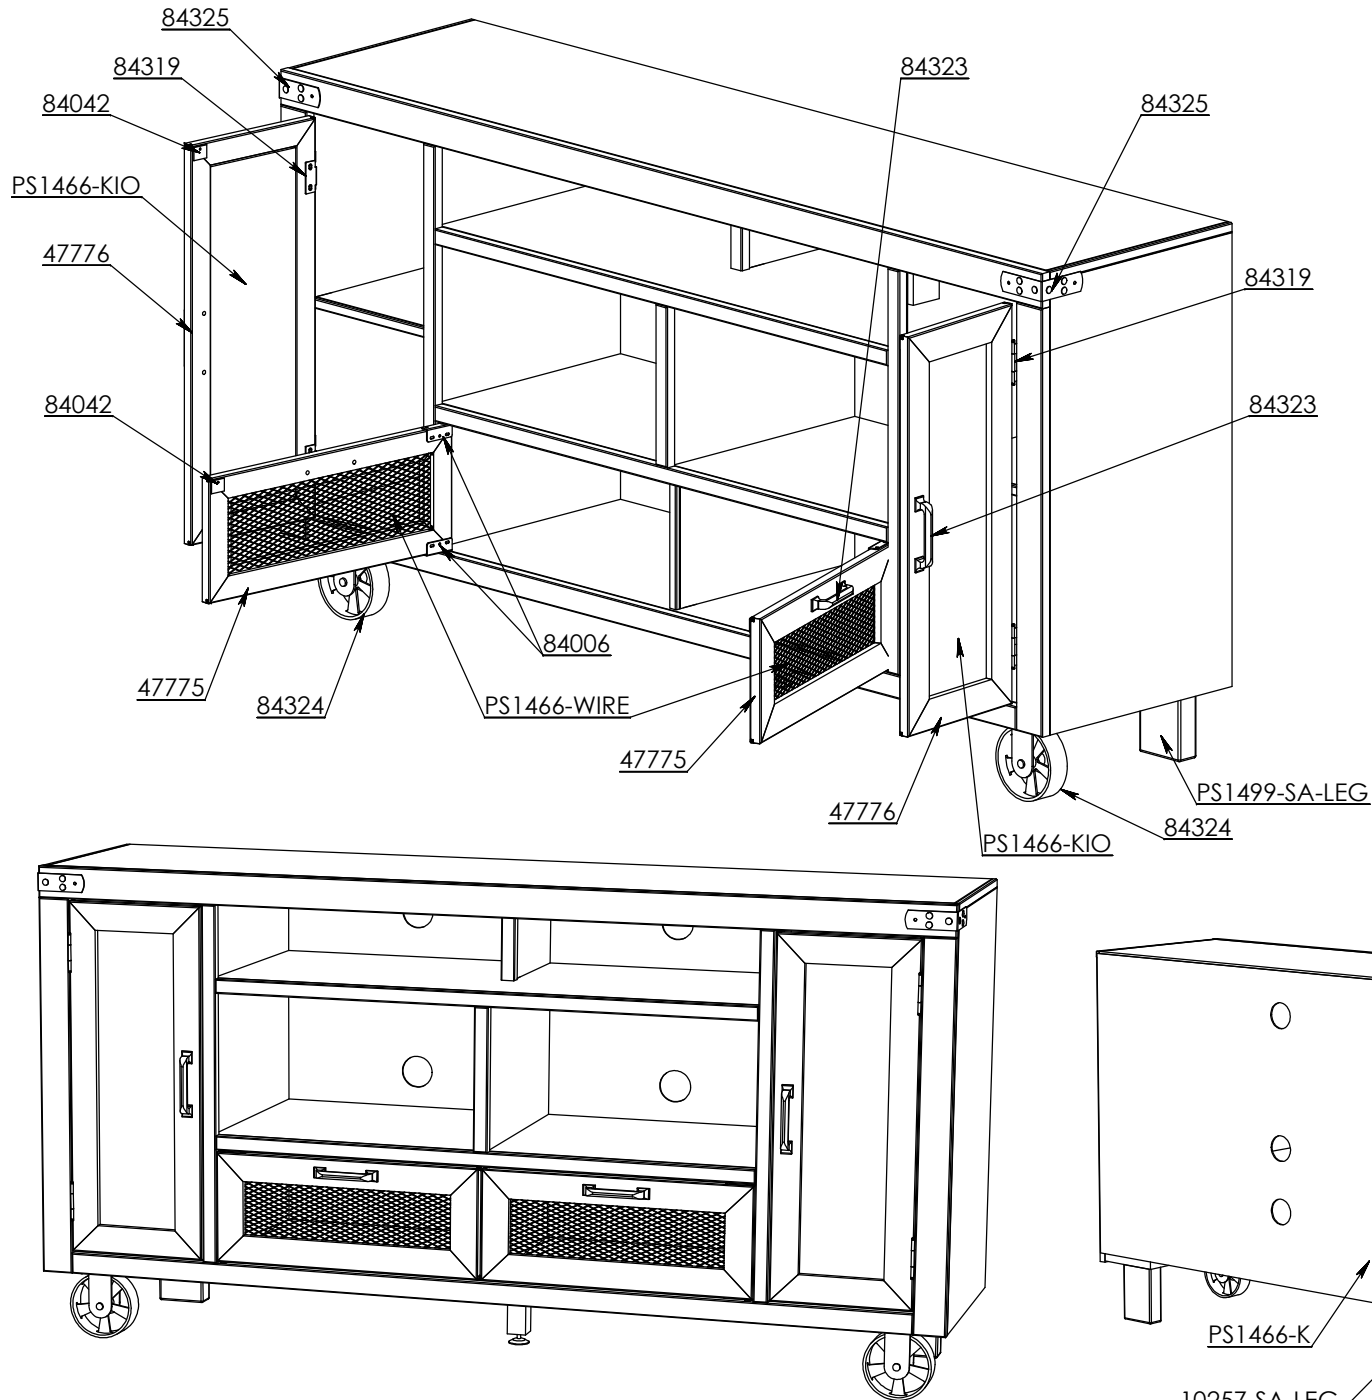

Legends Furniture

PS1466

Some Items In The List To The Right
May Not Show In The Diagrams Below.

PART NUMBER	DESCRIPTION
PS1466-K	PS1466 Luan Backing
PS1466-HA-RO	PS1466 Hinged Outside Maple Door
47776	47776 S/A Mitered Maple Glass Door Frame
84319	84319 Hinge FF Mount Free Swing
PS1466-HL-RL	PS1466 Hinged Left Maple Door
47775	47775 S/A Mitered Maple Glass Door Frame
84006	84006 5mm Pivot Door Hinge Black
PS1466-HR-RR	PS1466 Hinged Right Maple Door
47775	47775 S/A Mitered Maple Glass Door Frame
84006	84006 5mm Pivot Door Hinge Black
84297	84297 Threaded Insert Nut 1/4-20 x 13mm
84036	Single Magnet Door Touch Latch
84042	84042 21mm x 26mm Metal Strike Plate
PS1466-KIO	PS1466 Chalk Board Insert Panel
PS1466-WIRE	PS1466 Diamond Pattern Wire Mesh
84323	84323 Dark Antique Brass Drawer Pull
84325	84325 Dark Antique Brass L Bracket
84214	Furniture Tipping Restraint Kit
84324	84324 Dark Antique Brass Wheel
84327	84327 1/4-20 x 7/8" Socket Head Cap Screw
84328	84328 Flat Washer 1/4" Diameter
84329	84329 Lock Washer 1/4" Diameter
PS1466-SA-LEG	PS1466 S/A Rear Leg w/Hanger Bolt
84296	84296 Hanger Bolt 1/4-20 x 2" Long
10257-SA-LEG	10257 S/A TV Cart Middle Leg w/Leveler
84298	84298 Threaded Floor Glide 1/4-20 x 2
84297	84297 Threaded Insert Nut 1/4-20 x 13mm
84296	84296 Hanger Bolt 1/4-20 x 2" Long