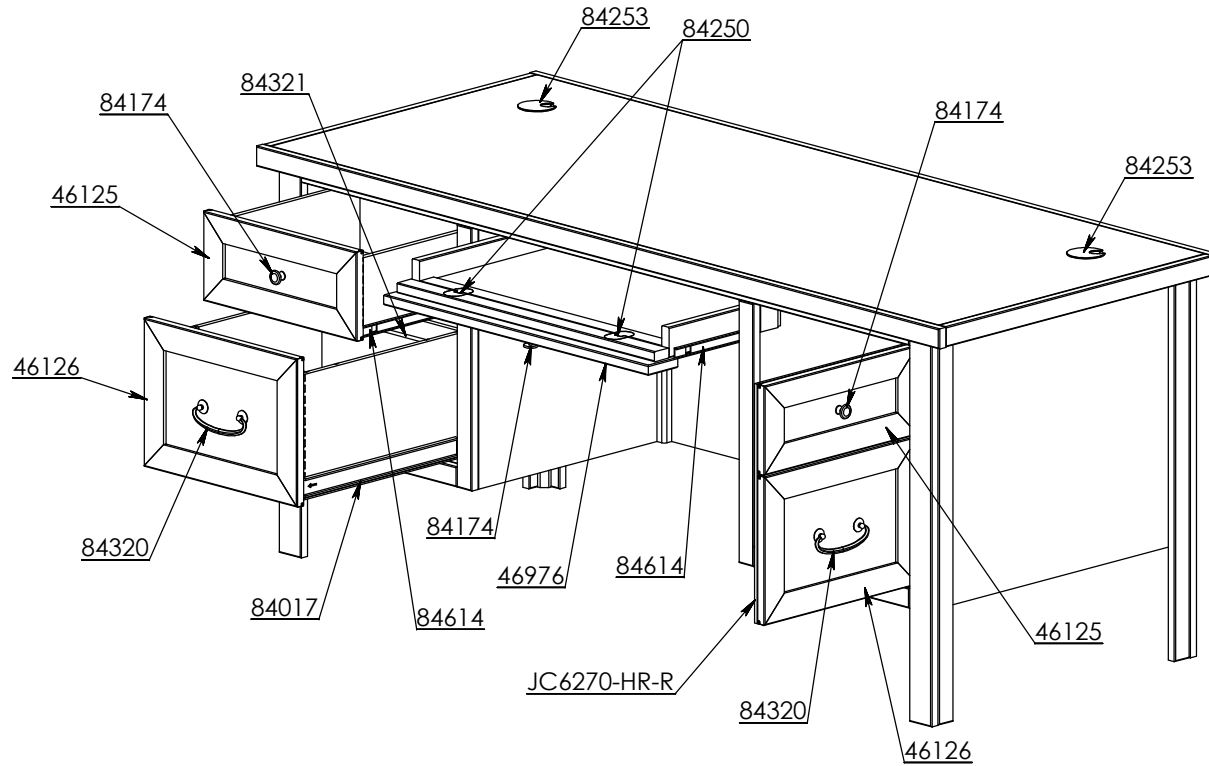

Legends Furniture

JC6270

Some Items In The List To The Right
May Not Show In The Diagrams Below.

PART NUMBER	DESCRIPTION
JC6270-DA-DTM	JC6270 S/A Flip Down Pencil Drawer
46976	46976 KntyAld Pencil Drawer Front
84250	84250 Butler Tray Hinge
84613	84613 Left Drawer Glide w/Tab
84614	84614 Right Drawer Glide w/Tab
JC6270-DA-DB	JC6270 Sub Assembled Bottom Drawer
46126	46126 S/A Mitered Knotty Alder F&P Draw
84017	84017 16" DRAWER GLIDE
84321	84321 1/4" Diameter x 14 5/16" Steel Rod
JC6270-DA-DT	JC6270 Sub Assembled Top Drawer
46125	46125 S/A Mitered Knotty Alder F&P Draw
84613	84613 Left Drawer Glide w/Tab
84614	84614 Right Drawer Glide w/Tab
JC6270-HR-R	JC6270 S/A Hinged Right Door
46126	46126 S/A Mitered Knotty Alder F&P Draw
46125	46125 S/A Mitered Knotty Alder F&P Draw
84058	84058 Euro 95 Degree Overlay Hinge
84611	84611 Left Ball Bearing Case Glide
84612	84612 Right Ball Bearing Case Glide
84016	84016 16" CABINET GLIDE
84059	84059 Euro Hinge 32mm Base Plate
84042	84042 21mm x 26mm Metal Strike Plate
84036	Single Magnet Door Touch Latch
84320	84320 Hammered 4" Drawer Pull
84174	84174 Oak Curved Unit Bronze Knob
84253	84253 Grommet / Metal Black 62mm