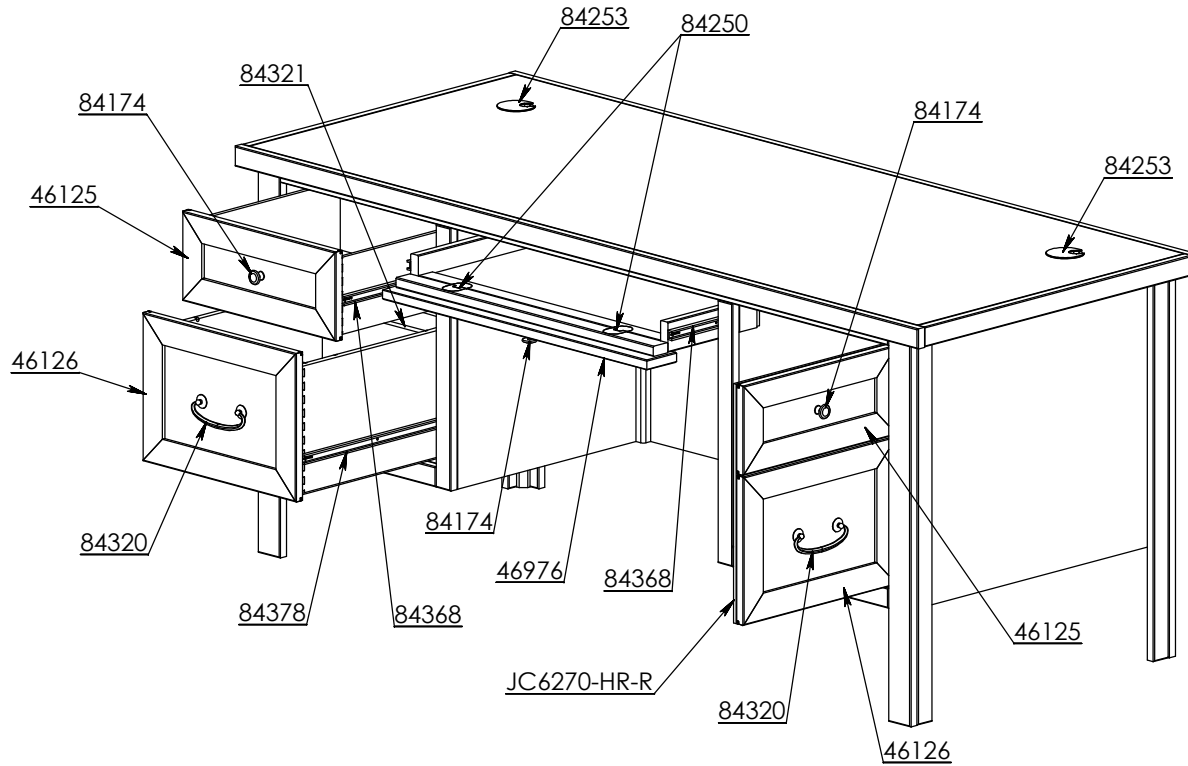

Legends Furniture

JC6270

Some Items In The List To The Right
May Not Show In The Diagrams Below.

| PART NUMBER | DESCRIPTION |
|---------------|--|
| JC6270-DA-DTM | JC6270 S/A Flip Down Pencil Drawer |
| 46976 | 46976 KntyAld Pencil Drawer Front |
| 84250 | 84250 Butler Tray Hinge |
| 84368 | 84368 12" Full Extension Drawer Glide |
| JC6270-DA-DB | JC6270 Sub Assembled Bottom Drawer |
| 46126 | 46126 S/A Mitered Knotty Alder F&P Draw |
| 84378 | 84378 16" Full Extension Drawer Glide |
| 84321 | 84321 1/4" Diameter x 14 3/16" Steel Rod |
| JC6270-DA-DT | JC6270 Sub Assembled Top Drawer |
| 46125 | 46125 S/A Mitered Knotty Alder F&P Draw |
| 84368 | 84368 12" Full Extension Drawer Glide |
| JC6270-HR-R | JC6270 S/A Hinged Right Door |
| 46126 | 46126 S/A Mitered Knotty Alder F&P Draw |
| 46125 | 46125 S/A Mitered Knotty Alder F&P Draw |
| 84058 | 84058 Euro 95 Degree Overlay Hinge |
| 84367 | 84367 12" Full Extension Cabinet Glide |
| 84377 | 84377 16" Full Extension Cabinet Glide |
| 84059 | 84059 Euro Hinge 32mm Base Plate |
| 84042 | 84042 21mm x 26mm Metal Strike Plate |
| 84036 | Single Magnet Door Touch Latch |
| 84320 | 84320 Hammered 4" Drawer Pull |
| 84174 | 84174 Oak Curved Unit Bronze Knob |
| 84253 | 84253 Grommet / Metal Black 62mm |