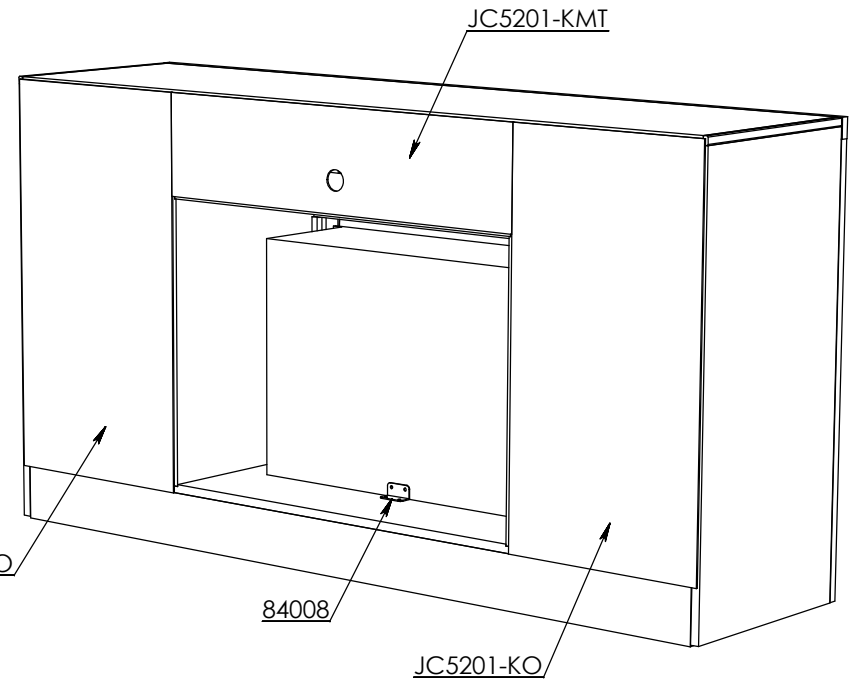

JC5201-KMT

JC5201-KO

84008

JC5201-KO