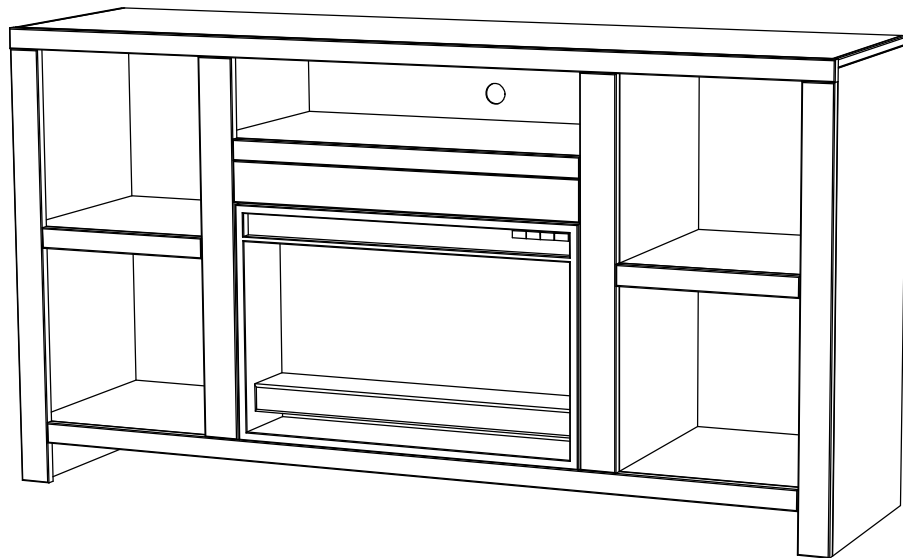

JC5201-KMT

JC5201-KO

84008

JC5201-KO