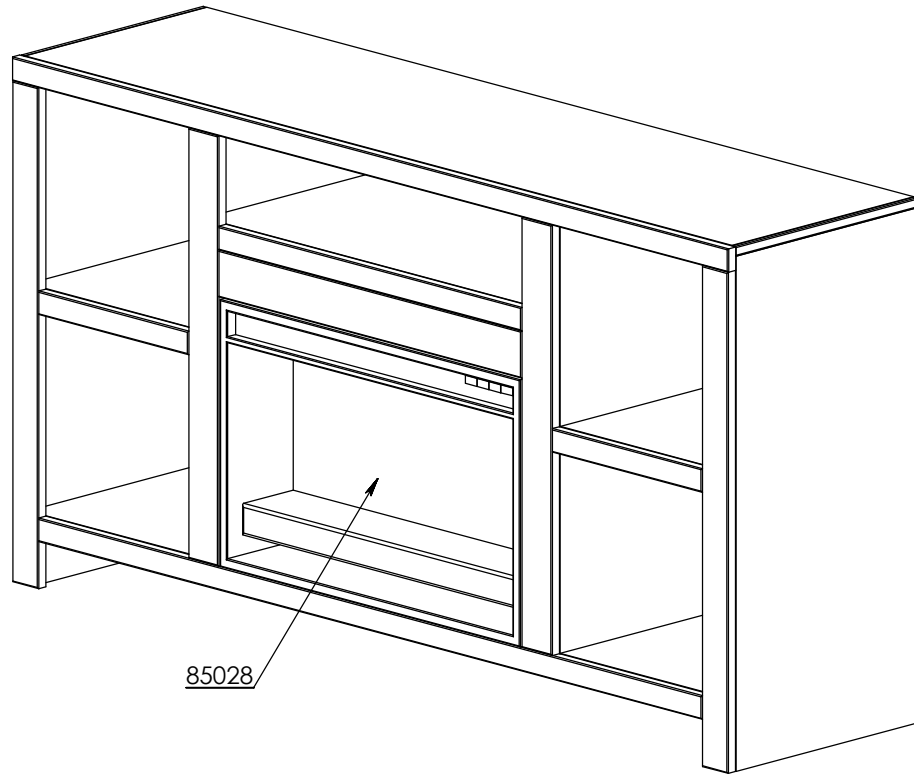

PART NUMBER	DESCRIPTION
JC5201-KO	JC5201 Outside Luan Backing
JC5201-KMT	JC5201 Top Middle Luan Backing
84214	Furniture Tipping Restraint Kit
84008	84008 Light Angle Bracket, 1" x 1" x 2"
85028	85028 26" Fireplace Insert