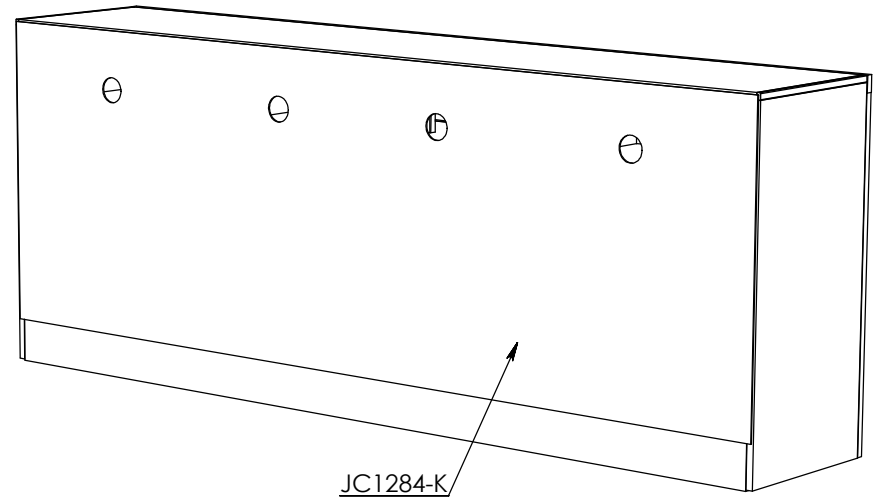

Legends Furniture

JC1284

Some Items In The List To The Right
May Not Show In The Diagrams Below.

| PART NUMBER | DESCRIPTION |
|-------------|---|
| JC1284-K | JC1284 Luan Backing |
| JC1284-HA-R | JC1284 Hinged Panel Door Frame |
| 47279 | 47279 S/A Mitered Knotty Alder F&P Door |
| 84006 | 84006 5mm Pivot Door Hinge Black |
| 84042 | 84042 21mm x 26mm Metal Strike Plate |
| 84036 | 84036 Single Magnet Door Touch Latch |
| 84306 | 84306 Hammered Bronze Knob |
| 84214 | 84214 Furniture Tipping Restraint Kit |
| 84298 | 84298 Threaded Floor Glide 1/4-20 x 2 |
| 84297 | 84297 Threaded Insert Nut 1/4-20 x 13mm |
| 84296 | 84296 Hanger Bolt 1/4-20 x 2" Long |

| PART NUMBER | DESCRIPTION |
|-------------|---------------------------------|
| JC1984-KB | JC1984 Bottom Luan Backing |
| JC1984-KT | JC1984 Top Luan Backing |
| 84214 | Furniture Tipping Restraint Kit |