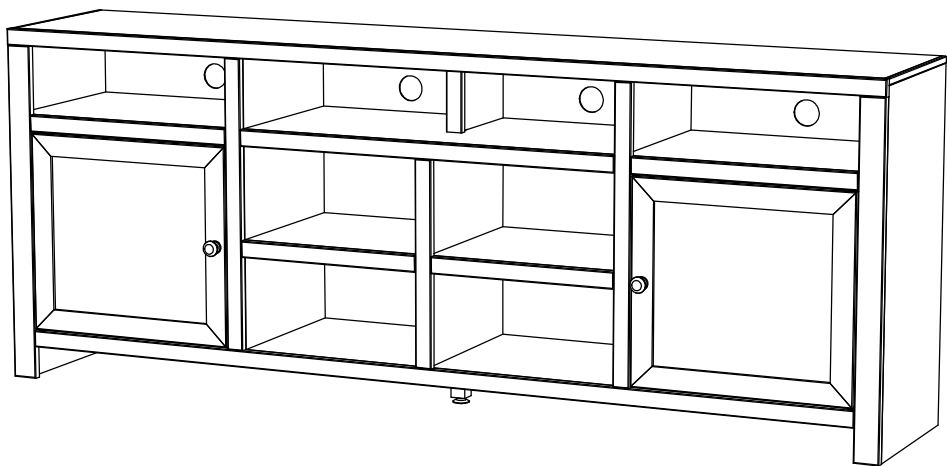

Legends Furniture

JC1284

Some Items In The List To The Right
May Not Show In The Diagrams Below.

| PART NUMBER | DESCRIPTION |
|-------------|---|
| JC1284-K | JC1284 Luan Backing |
| JC1284-HA-R | JC1284 Hinged Panel Door Frame |
| 47279 | 47279 S/A Mitered Knotty Alder F&P Door |
| 84006 | 84006 5mm Pivot Door Hinge Black |
| 84042 | 84042 21mm x 26mm Metal Strike Plate |
| 84036 | 84036 Single Magnet Door Touch Latch |
| 84306 | 84306 Hammered Bronze Knob |
| 84214 | 84214 Furniture Tipping Restraint Kit |
| 84298 | 84298 Threaded Floor Glide 1/4-20 x 2 |
| 84297 | 84297 Threaded Insert Nut 1/4-20 x 13mm |
| 84296 | 84296 Hanger Bolt 1/4-20 x 2" Long |

| PART NUMBER | DESCRIPTION |
|-------------|---------------------------------|
| JC1984-KB | JC1984 Bottom Luan Backing |
| JC1984-KT | JC1984 Top Luan Backing |
| 84214 | Furniture Tipping Restraint Kit |