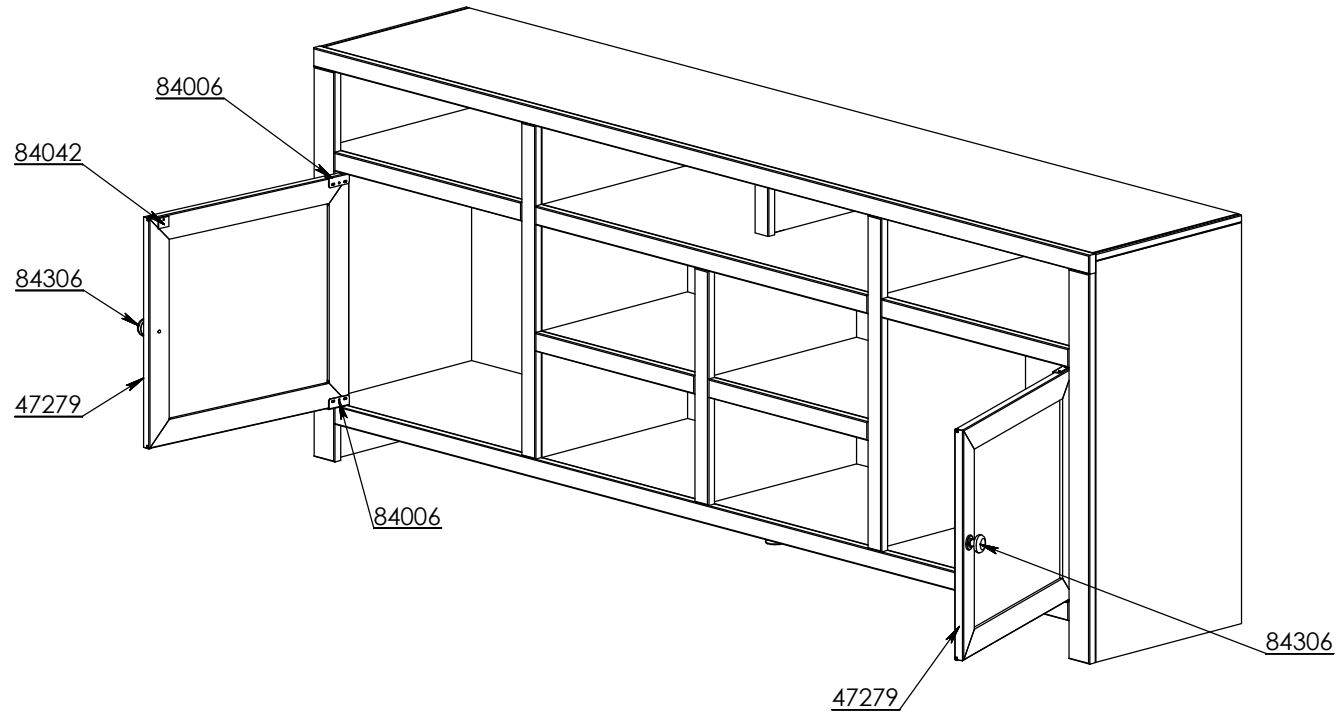

Legends Furniture

JC1284

Some Items In The List To The Right
May Not Show In The Diagrams Below.

| PART NUMBER | DESCRIPTION |
|-------------|---|
| JC1284-K | JC1284 Luan Backing |
| JC1284-HA-R | JC1284 Hinged Panel Door Frame |
| 47279 | 47279 S/A Mitered Knotty Alder F&P Door |
| 84006 | 84006 5mm Pivot Door Hinge Black |
| 84042 | 84042 21mm x 26mm Metal Strike Plate |
| 84036 | 84036 Single Magnet Door Touch Latch |
| 84306 | 84306 Hammered Bronze Knob |
| 84214 | 84214 Furniture Tipping Restraint Kit |
| 84298 | 84298 Threaded Floor Glide 1/4-20 x 2 |
| 84297 | 84297 Threaded Insert Nut 1/4-20 x 13mm |
| 84296 | 84296 Hanger Bolt 1/4-20 x 2" Long |

| PART NUMBER | DESCRIPTION |
|-------------|---------------------------------|
| JC1984-KB | JC1984 Bottom Luan Backing |
| JC1984-KT | JC1984 Top Luan Backing |
| 84214 | Furniture Tipping Restraint Kit |