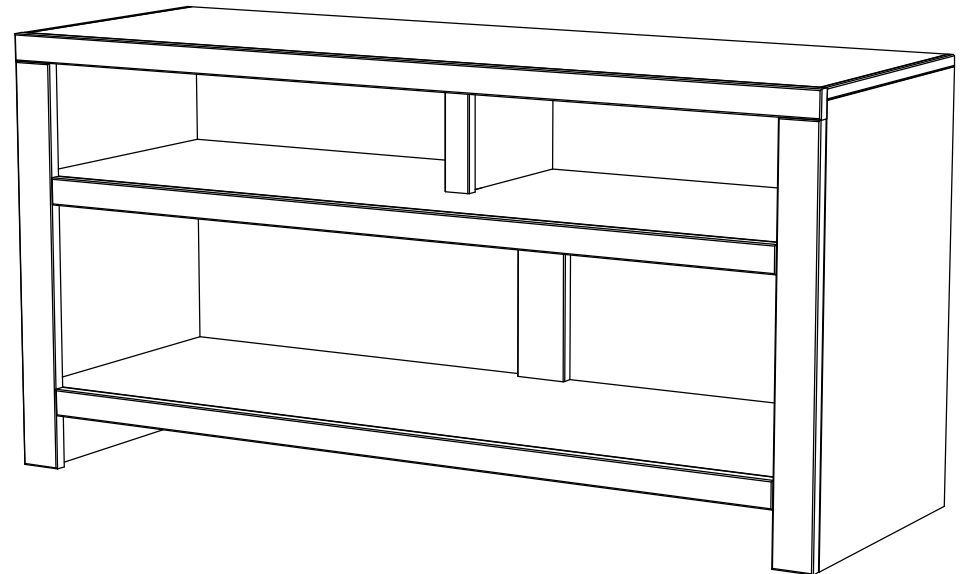

PART NUMBER	DESCRIPTION
JC1208-K	JC1208 Luan Backing

JC1208-K

PART NUMBER	DESCRIPTION
JC3203-K	JC3203 Luan Backing
84214	Furniture Tipping Restraint Kit

JC3203-K