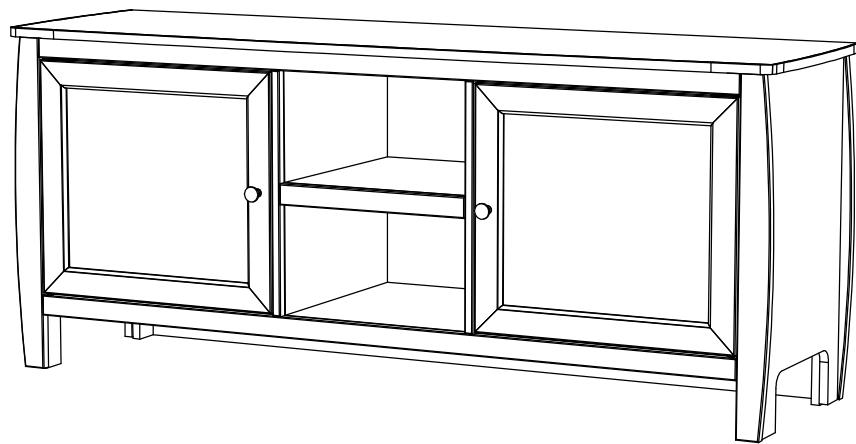

Legends Furniture

CV1233

Some Items In The List To The Right
May Not Show In The Diagrams Below.

PART NUMBER	DESCRIPTION
CV1233-K	CV1233 Luan Backing
CV1233-HA-R	CV1233 Hinged Glass Door Frame
47710	47710 S/A Mitered Maple Glass Door Frame
84006	84006 5mm Pivot Door Hinge Black
50201	50201 Pencil Polished Smoked Glass
84228	84228 1" Brushed Nickel Knob
84036	Single Magnet Door Touch Latch
84042	84042 21mm x 26mm Metal Strike Plate
84070	Plastic Glass Clip - Cats Paw 3/16"