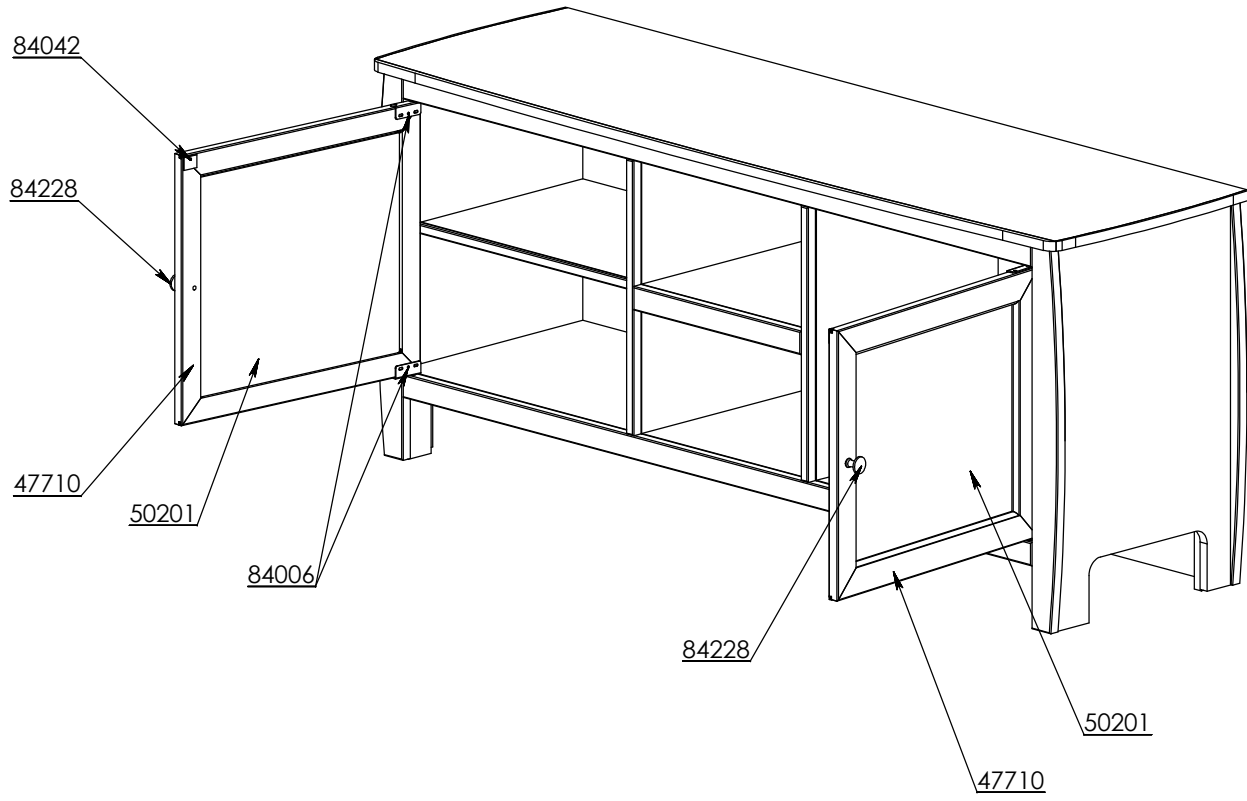

Legends Furniture

CV1233

Some Items In The List To The Right
May Not Show In The Diagrams Below.

PART NUMBER	DESCRIPTION
CV1233-K	CV1233 Luan Backing
CV1233-HA-R	CV1233 Hinged Glass Door Frame
47710	47710 S/A Mitered Maple Glass Door Frame
84006	84006 5mm Pivot Door Hinge Black
50201	50201 Pencil Polished Smoked Glass
84228	84228 1" Brushed Nickel Knob
84036	Single Magnet Door Touch Latch
84042	84042 21mm x 26mm Metal Strike Plate
84070	Plastic Glass Clip - Cats Paw 3/16"

CV1233-K