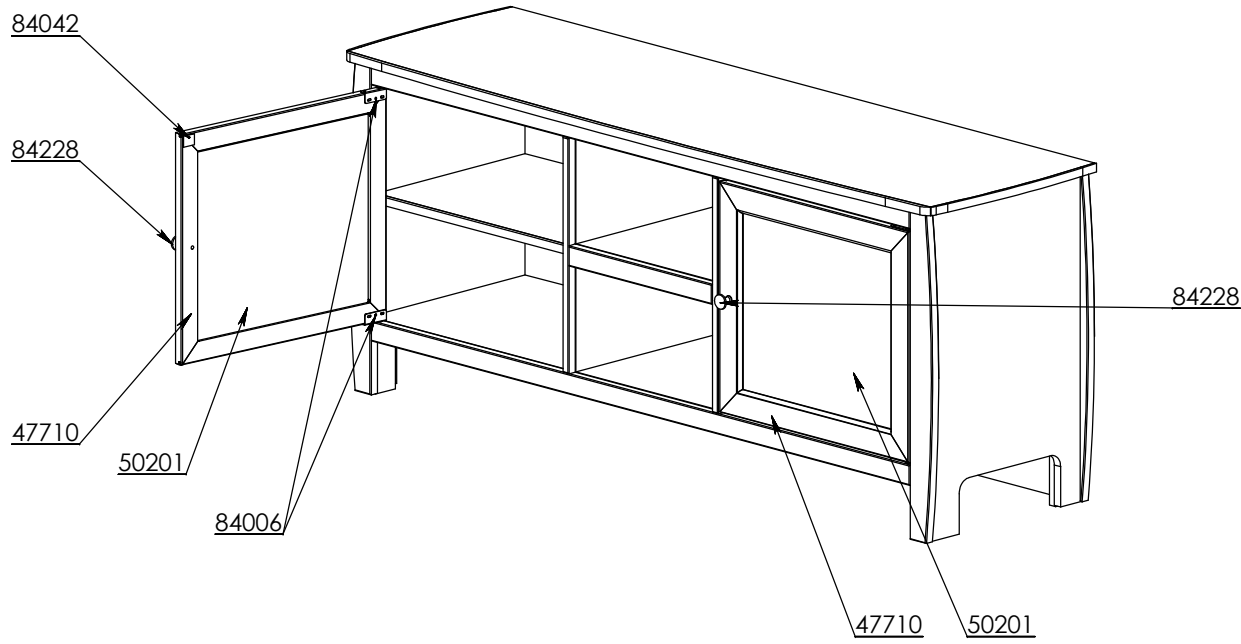

PART NUMBER	DESCRIPTION
CV1233-K	CV1233 Luan Backing
CV1233-HA-R	CV1233 Hinged Glass Door Frame
47710	47710 S/A Mitered Maple Glass Door Frame
84006	84006 5mm Pivot Door Hinge Black
50201	50201 Pencil Polished Smoked Glass
84228	84228 1" Brushed Nickel Knob
84036	Single Magnet Door Touch Latch
84042	84042 21mm x 26mm Metal Strike Plate
84070	Plastic Glass Clip - Cats Paw 3/16"