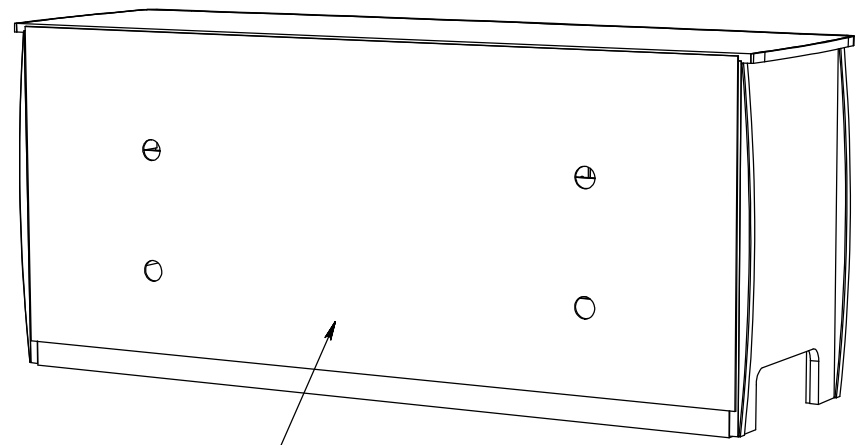

Legends Furniture

CV1233

Some Items In The List To The Right
May Not Show In The Diagrams Below.

PART NUMBER	DESCRIPTION
CV1233-K	CV1233 Luan Backing
CV1233-HA-R	CV1233 Hinged Glass Door Frame
47710	47710 S/A Mitered Maple Glass Door Frame
84006	84006 5mm Pivot Door Hinge Black
50201	50201 Pencil Polished Smoked Glass
84228	84228 1" Brushed Nickel Knob
84036	Single Magnet Door Touch Latch
84042	84042 21mm x 26mm Metal Strike Plate
84070	Plastic Glass Clip - Cats Paw 3/16"