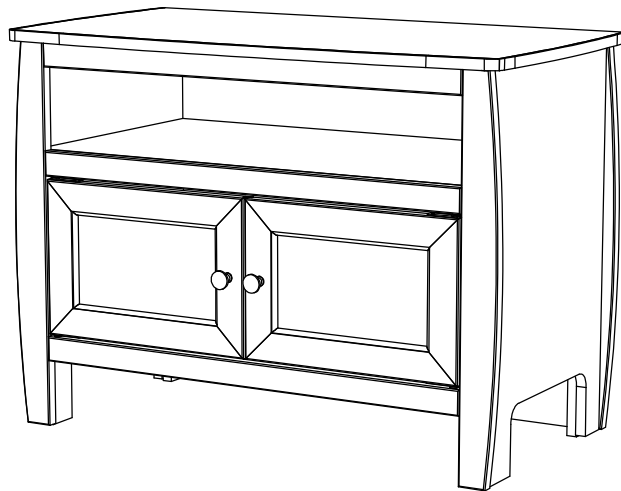

PART NUMBER	DESCRIPTION
CV1231-K	CV1231 Luan Backing
CV1231-HA-R	CV1231 Hinged Door
47305	47305 S/A Mitered Maple F&P Door
84006	84006 5mm Pivot Door Hinge Black
84228	84228 1" Brushed Nickel Knob
84036	Single Magnet Door Touch Latch
84042	84042 21mm x 26mm Metal Strike Plate

CV1231-K