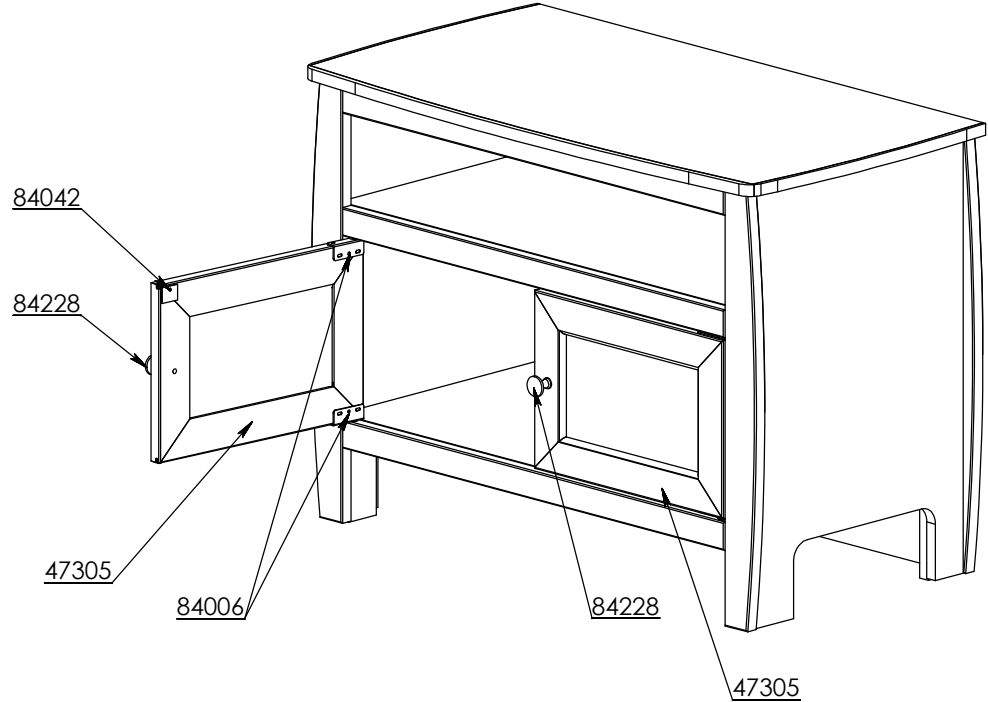

PART NUMBER	DESCRIPTION
CV1231-K	CV1231 Luan Backing
CV1231-HA-R	CV1231 Hinged Door
47305	47305 S/A Mitered Maple F&P Door
84006	84006 5mm Pivot Door Hinge Black
84228	84228 1" Brushed Nickel Knob
84036	Single Magnet Door Touch Latch
84042	84042 21mm x 26mm Metal Strike Plate

CV1231-K