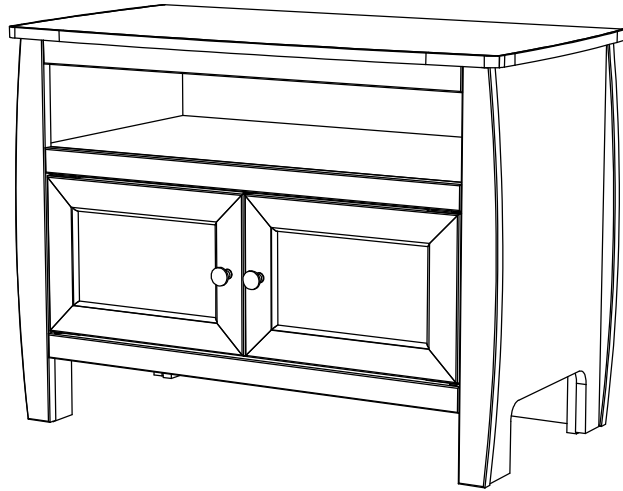

PART NUMBER	DESCRIPTION
CV1231-K	CV1231 Luan Backing
CV1231-HA-R	CV1231 Hinged Door
47305	47305 S/A Mitered Maple F&P Door
84006	84006 5mm Pivot Door Hinge Black
84228	84228 1" Brushed Nickel Knob
84036	Single Magnet Door Touch Latch
84042	84042 21mm x 26mm Metal Strike Plate

CV1231-K