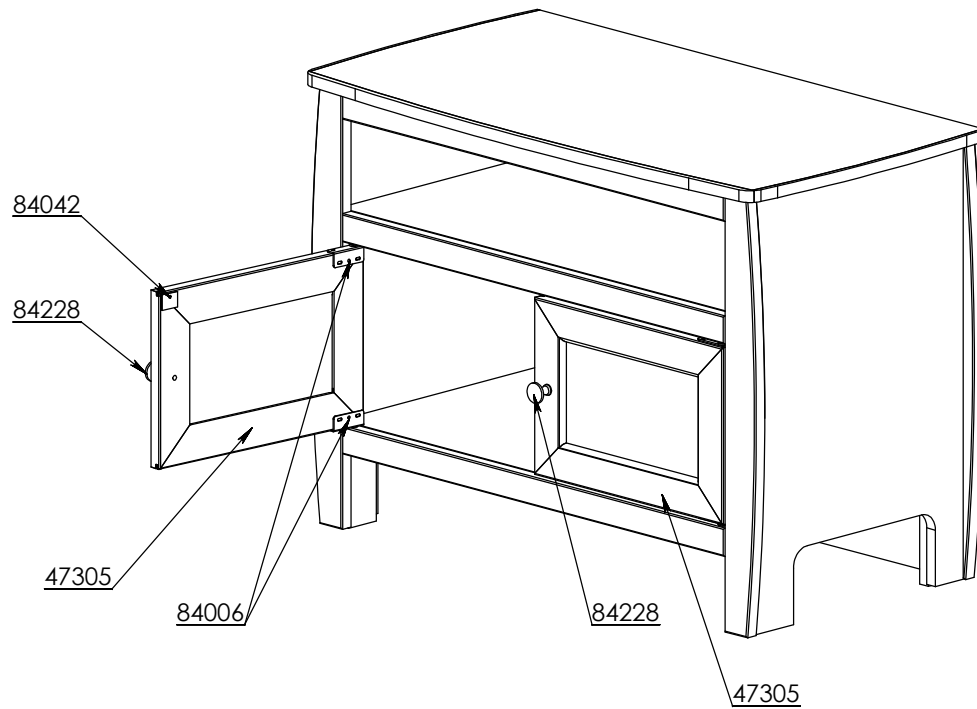

PART NUMBER	DESCRIPTION
CV1231-K	CV1231 Luan Backing
CV1231-HA-R	CV1231 Hinged Door
47305	47305 S/A Mitered Maple F&P Door
84006	84006 5mm Pivot Door Hinge Black
84228	84228 1" Brushed Nickel Knob
84036	Single Magnet Door Touch Latch
84042	84042 21mm x 26mm Metal Strike Plate

CV1231-K