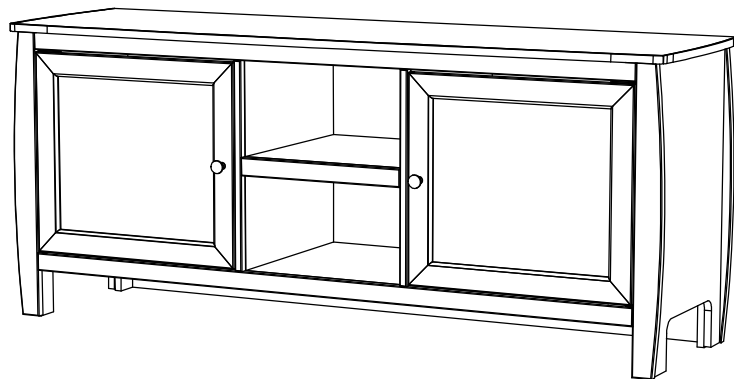

PART NUMBER	DESCRIPTION
CV1223-K	CV1223 Luan Backing
CV1223-HA-R	CV1223 Hinged Glass Door Frame
47710	47710 S/A Mitered Maple Glass Door Frame
84006	84006 5mm Pivot Door Hinge Black
50201	50201 Pencil Polished Smoked Glass
84228	84228 1" Brushed Nickel Knob
84036	Single Magnet Door Touch Latch
84042	84042 21mm x 26mm Metal Strike Plate
84070	Plastic Glass Clip - Cats Paw 3/16"