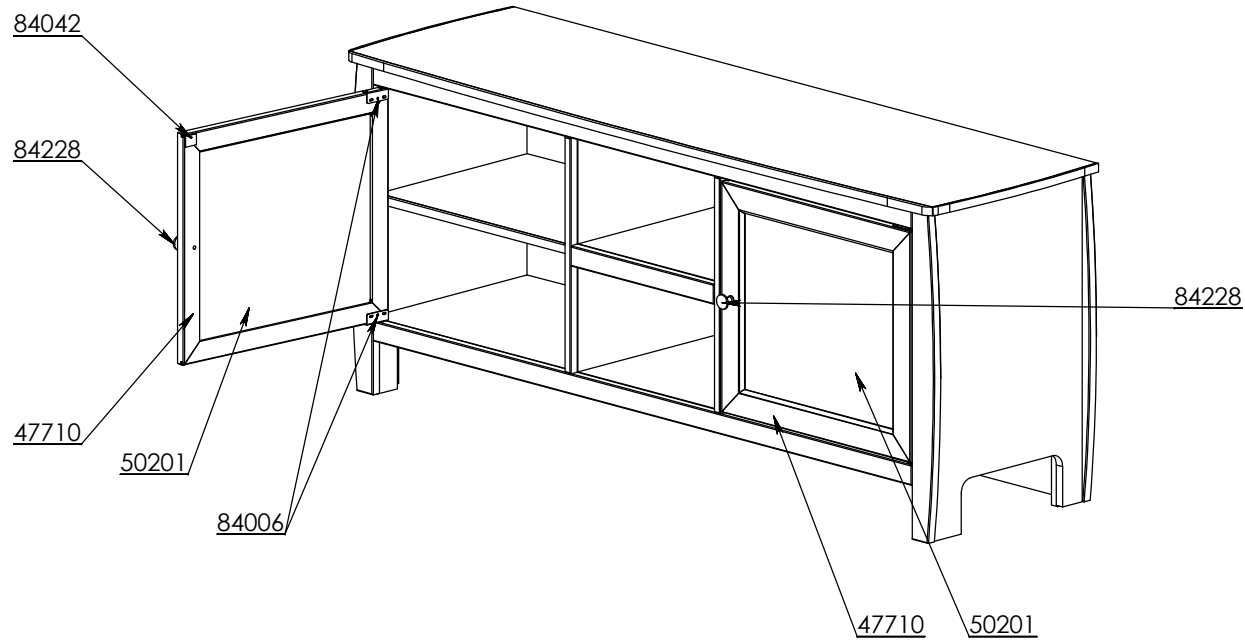

PART NUMBER	DESCRIPTION
CV1223-K	CV1223 Luan Backing
CV1223-HA-R	CV1223 Hinged Glass Door Frame
47710	47710 S/A Mitered Maple Glass Door Frame
84006	84006 5mm Pivot Door Hinge Black
50201	50201 Pencil Polished Smoked Glass
84228	84228 1" Brushed Nickel Knob
84036	Single Magnet Door Touch Latch
84042	84042 21mm x 26mm Metal Strike Plate
84070	Plastic Glass Clip - Cats Paw 3/16"