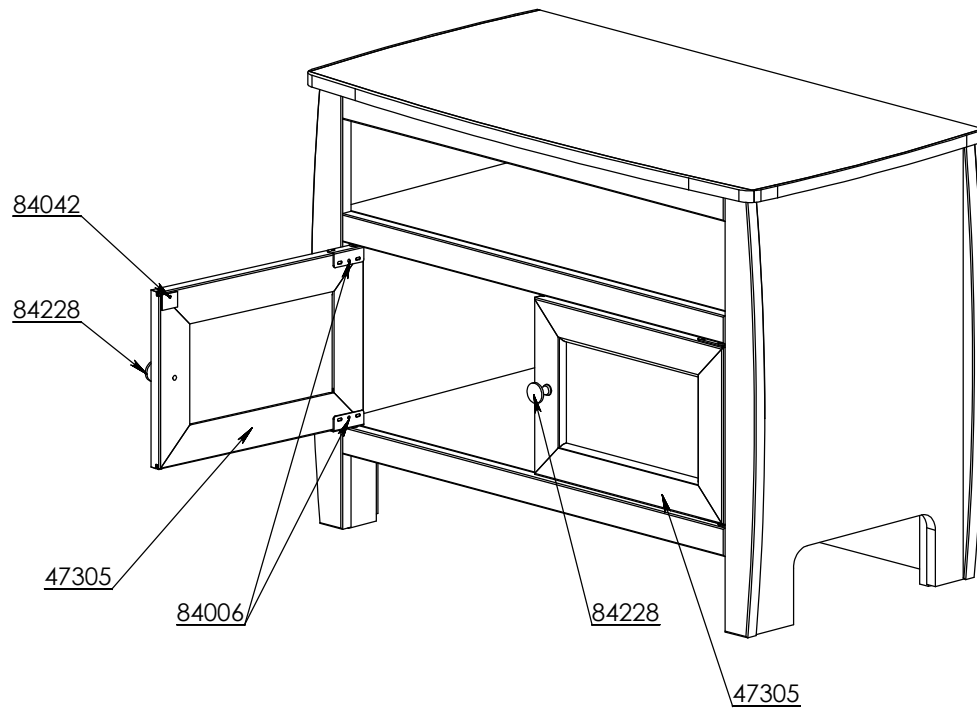

PART NUMBER	DESCRIPTION
CV1221-K	CV1221 Luan Backing
CV1221-HA-R	CV1221 Hinged Door
47305	47305 S/A Mitered Maple F&P Door
84006	84006 5mm Pivot Door Hinge Black
84228	84228 1" Brushed Nickel Knob
84036	Single Magnet Door Touch Latch
84042	84042 21mm x 26mm Metal Strike Plate

CV1221-K