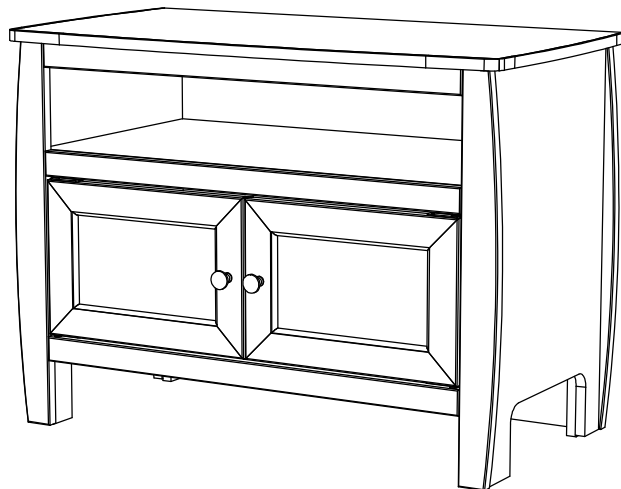

PART NUMBER	DESCRIPTION
CV1221-K	CV1221 Luan Backing
CV1221-HA-R	CV1221 Hinged Door
47305	47305 S/A Mitered Maple F&P Door
84006	84006 5mm Pivot Door Hinge Black
84228	84228 1" Brushed Nickel Knob
84036	Single Magnet Door Touch Latch
84042	84042 21mm x 26mm Metal Strike Plate