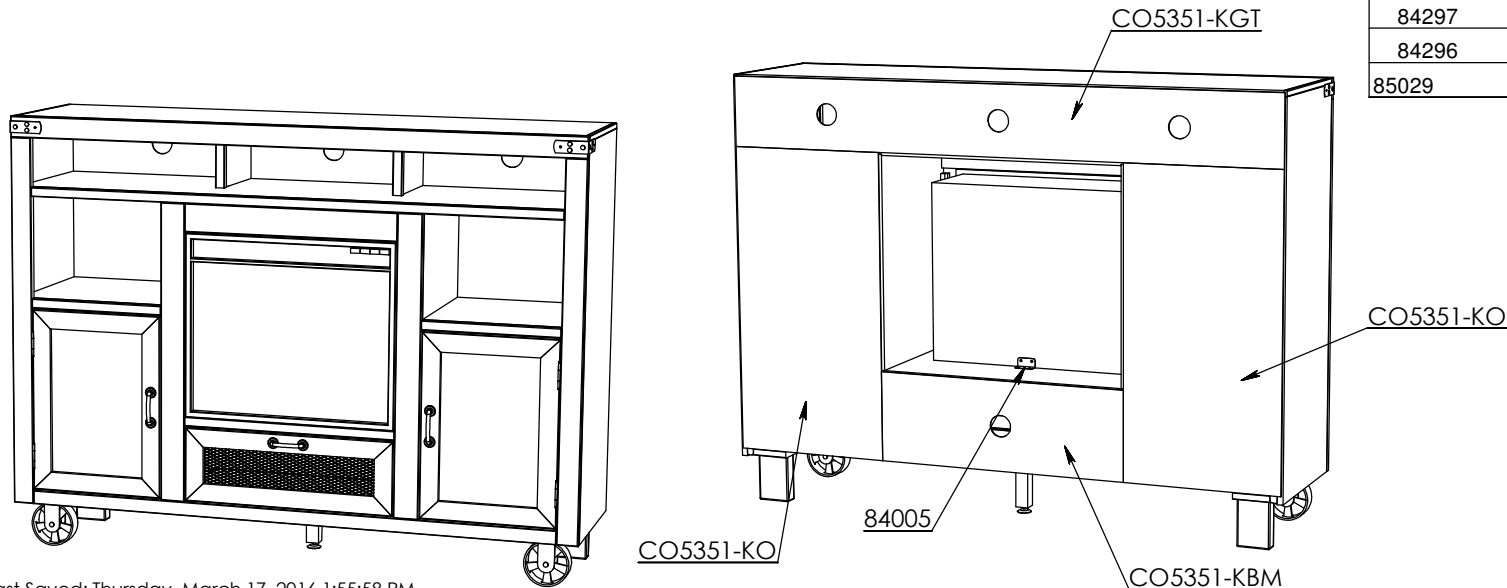

Legends Furniture

CO5351

Some Items In The List To The Right
May Not Show In The Diagrams Below.

PART NUMBER	DESCRIPTION
CO5351-KBM	CO5351 Middle Bottom Luan Backing
CO5351-KO	CO5351 Outside Luan Backing
CO5351-KGT	CO5351 Top Long Luan Backing
CO5351-HA-RO	CO5351 Hinged Outside Knotty Alder Door
47680	47680 S/A Mitered KntyAld Glass Door Frame
84319	84319 Hinge FF Mount Free Swing
CO5351-HL-RL	CO5351 Hinged Left Knotty Alder Door
47679	47679 S/A Mitered KntyAld Glass Door Frame
84006	84006 5mm Pivot Door Hinge Black
84036	Single Magnet Door Touch Latch
84042	84042 21mm x 26mm Metal Strike Plate
84008	84008 Light Angle Bracket, 1" x 1" x 2"
CO5351-KIO	CO5351 Chalk Board Insert Panel
CO5351-WIRE	CO5351 Diamond Wire Mesh
84323	84323 Dark Antique Brass Drawer Pull
84325	84325 Dark Antique Brass L Bracket
84214	Furniture Tipping Restraint Kit
84324	84324 Black Steel Spoked Wheel
84327	84327 1/4-20 x 7/8" Socket Head Cap Screw
84329	84329 Lock Washer 1/4" Diameter
10259-SA-LEG	10259 S/A Rear Leg w/Hanger Bolt
10259	10259 Rear Removable Leg
84296	84296 Hanger Bolt 1/4-20 x 2" Long
10257-SA-LEG	10257 S/A TV Cart Middle Leg w/Leveler
84298	84298 Threaded Floor Glide 1/4-20 x 2
84297	84297 Threaded Insert Nut 1/4-20 x 13mm
84296	84296 Hanger Bolt 1/4-20 x 2" Long
85029	85029 23" Fireplace Insert