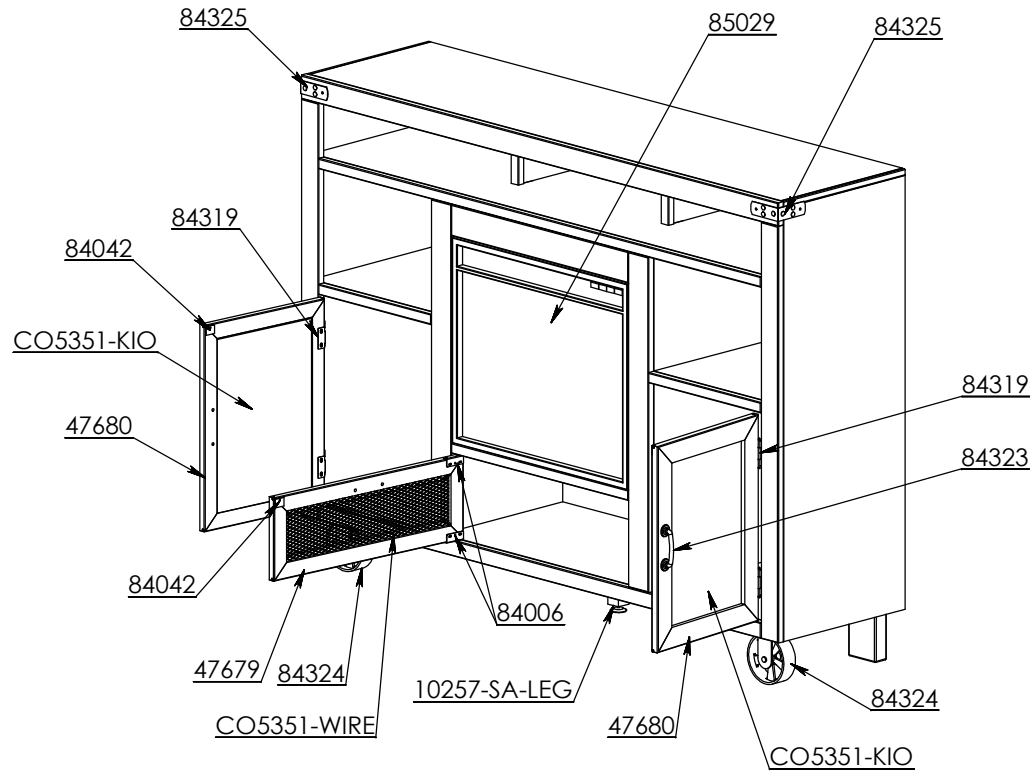

Legends Furniture

CO5351

Some Items In The List To The Right
May Not Show In The Diagrams Below.

PART NUMBER	DESCRIPTION
CO5351-KBM	CO5351 Middle Bottom Luan Backing
CO5351-KO	CO5351 Outside Luan Backing
CO5351-KGT	CO5351 Top Long Luan Backing
CO5351-HA-RO	CO5351 Hinged Outside Knotty Alder Door
47680	47680 S/A Mitered KntyAld Glass Door Frame
84319	84319 Hinge FF Mount Free Swing
CO5351-HL-RL	CO5351 Hinged Left Knotty Alder Door
47679	47679 S/A Mitered KntyAld Glass Door Frame
84006	84006 5mm Pivot Door Hinge Black
84036	Single Magnet Door Touch Latch
84042	84042 21mm x 26mm Metal Strike Plate
84008	84008 Light Angle Bracket, 1" x 1" x 2"
CO5351-KIO	CO5351 Chalk Board Insert Panel
CO5351-WIRE	CO5351 Diamond Wire Mesh
84323	84323 Dark Antique Brass Drawer Pull
84325	84325 Dark Antique Brass L Bracket
84214	Furniture Tipping Restraint Kit
84324	84324 Black Steel Spoked Wheel
84327	84327 1/4-20 x 7/8" Socket Head Cap Screw
84329	84329 Lock Washer 1/4" Diameter
10259-SA-LEG	10259 S/A Rear Leg w/Hanger Bolt
10259	10259 Rear Removable Leg
84296	84296 Hanger Bolt 1/4-20 x 2" Long
10257-SA-LEG	10257 S/A TV Cart Middle Leg w/Leveler
84298	84298 Threaded Floor Glide 1/4-20 x 2
84297	84297 Threaded Insert Nut 1/4-20 x 13mm
84296	84296 Hanger Bolt 1/4-20 x 2" Long
85029	85029 23" Fireplace Insert