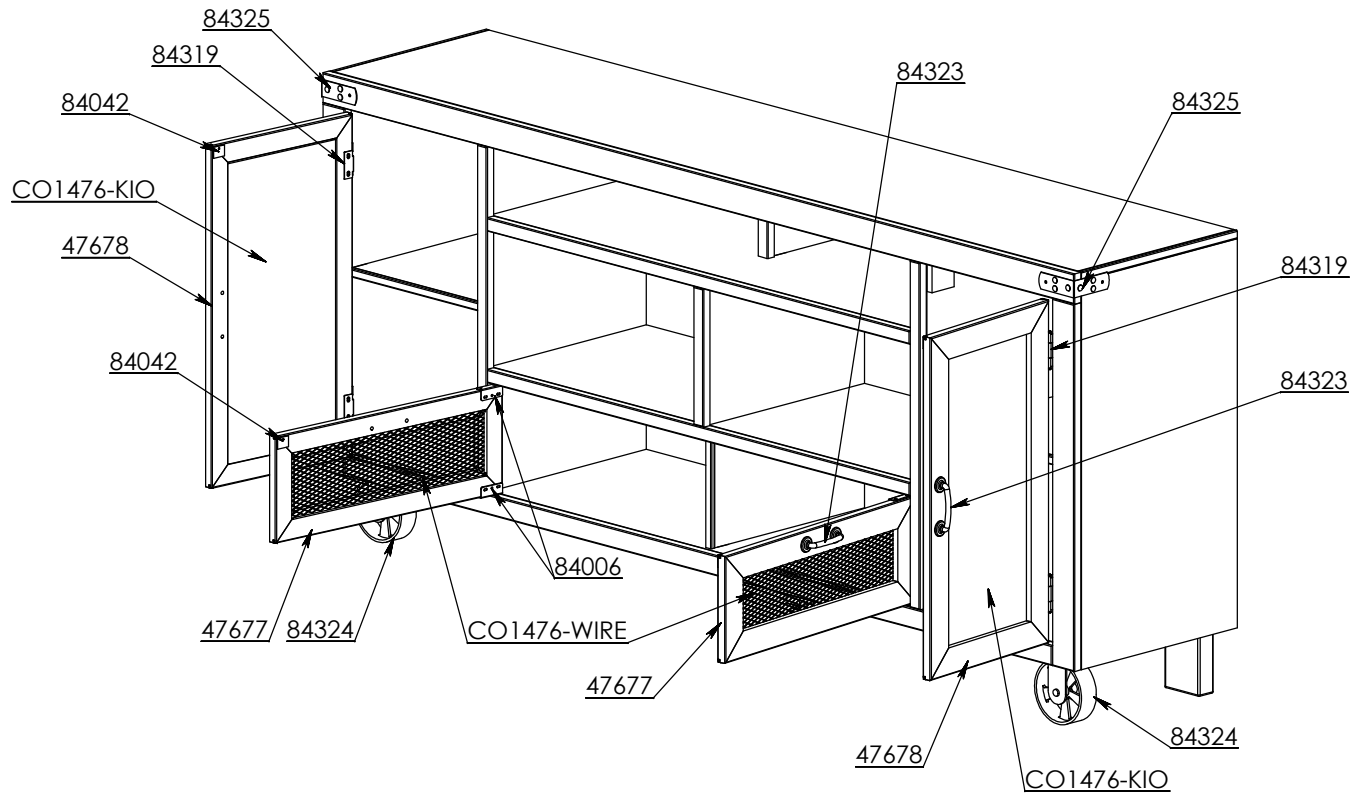

# Legends Furniture

CO1476

Some Items In The List To The Right May Not Show In The Diagrams Below.

PART NUMBER	DESCRIPTION
CO1476-K	CO1476 Luan Backing
CO1476-HA-RO	CO1476 Hinged Outside Knotty Alder Door
47678	47678 S/A Mitered KntyAld Glass Door Frame
84319	84319 Hinge FF Mount Free Swing
CO1476-HL-RL	CO1476 Hinged Left Knotty Alder Door
47677	47677 S/A Mitered KntyAld Glass Door Frame
84006	84006 5mm Pivot Door Hinge Black
CO1476-HR-RR	CO1476 Hinged Right Knotty Alder Door
47677	47677 S/A Mitered KntyAld Glass Door Frame
84006	84006 5mm Pivot Door Hinge Black
84036	Single Magnet Door Touch Latch
84042	84042 21mm x 26mm Metal Strike Plate
CO1476-KIO	CO1476 Chalk Board Insert Panel
CO1476-WIRE	CO1476 Diamond Pattern Wire Mesh
84323	84323 Dark Antique Brass Drawer Pull
84325	84325 Dark Antique Brass L Bracket
84214	Furniture Tipping Restraint Kit
84324	84324 Black Steel Spoked Wheel
84327	84327 1/4-20 x 7/8" Socket Head Cap Screw
84329	84329 Lock Washer 1/4" Diameter
10259-SA-LEG	10259 S/A Rear Leg w/Hanger Bolt
10259	10259 Rear Removable Leg
84296	84296 Hanger Bolt 1/4-20 x 2" Long
10257-SA-LEG	10257 S/A TV Cart Middle Leg w/Leveler
84298	84298 Threaded Floor Glide 1/4-20 x 2
84297	84297 Threaded Insert Nut 1/4-20 x 13mm
84296	84296 Hanger Bolt 1/4-20 x 2" Long