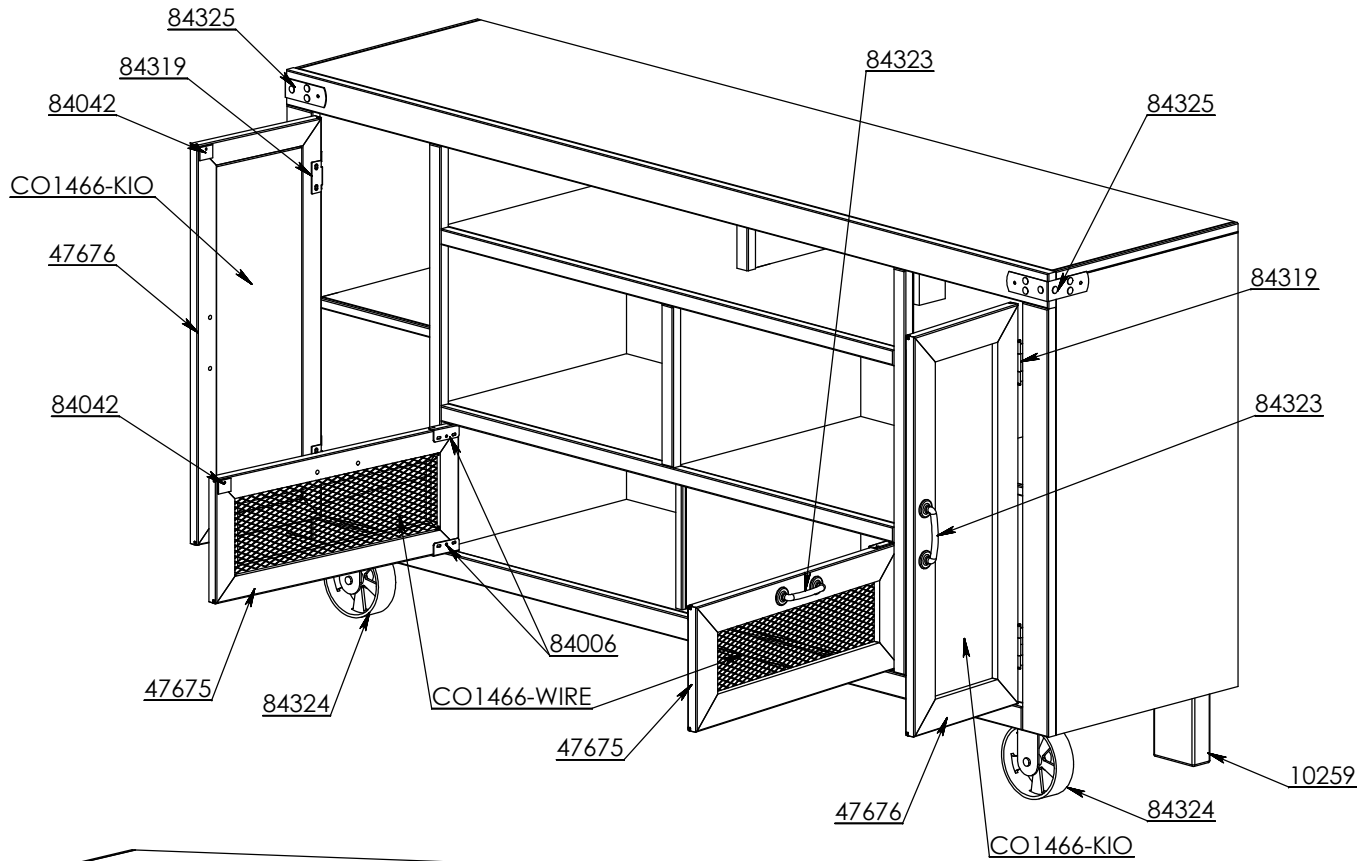

Legends Furniture

CO1466

Some Items In The List To The Right
May Not Show In The Diagrams Below.

PART NUMBER	DESCRIPTION
CO1466-K	CO1466 Luan Backing
CO1466-HA-RO	CO1466 Hinged Outside Knotty Alder Door
47676	47676 S/A Mitered KntyAld Glass Door Frame
84319	84319 Hinge FF Mount Free Swing
CO1466-HL-RL	CO1466 Hinged Left Knotty Alder Door
47675	47675 S/A Mitered KntyAld Glass Door Frame
84006	84006 5mm Pivot Door Hinge Black
CO1466-HR-RR	CO1466 Hinged Right Knotty Alder Door
47675	47675 S/A Mitered KntyAld Glass Door Frame
84006	84006 5mm Pivot Door Hinge Black
84036	Single Magnet Door Touch Latch
84042	84042 21mm x 26mm Metal Strike Plate
CO1466-KIO	CO1466 Chalk Board Insert Panel
CO1466-WIRE	CO1466 Diamond Pattern Wire Mesh
84323	84323 Dark Antique Brass Drawer Pull
84325	84325 Dark Antique Brass L Bracket
84214	Furniture Tipping Restraint Kit
84324	84324 Black Steel Spoked Wheel
84327	84327 1/4-20 x 7/8" Socket Head Cap Screw
84329	84329 Lock Washer 1/4" Diameter
10259-SA-LEG	10259 S/A Rear Leg w/Hanger Bolt
10259	10259 Rear Removable Leg
84296	84296 Hanger Bolt 1/4-20 x 2" Long
10257-SA-LEG	10257 S/A TV Cart Middle Leg w/Leveler
84298	84298 Threaded Floor Glide 1/4-20 x 2
84297	84297 Threaded Insert Nut 1/4-20 x 13mm
84296	84296 Hanger Bolt 1/4-20 x 2" Long