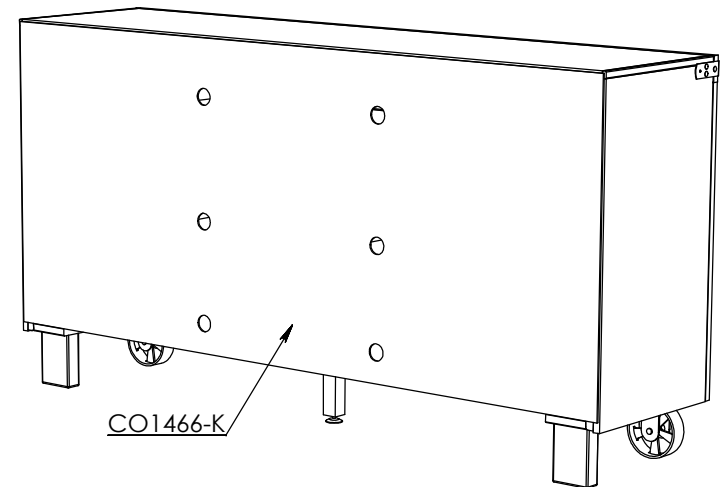

Legends Furniture

CO1466

Some Items In The List To The Right
May Not Show In The Diagrams Below.

PART NUMBER	DESCRIPTION
CO1466-K	CO1466 Luan Backing
CO1466-HA-RO	CO1466 Hinged Outside Knotty Alder Door
47676	47676 S/A Mitered KntyAld Glass Door Frame
84319	84319 Hinge FF Mount Free Swing
CO1466-HL-RL	CO1466 Hinged Left Knotty Alder Door
47675	47675 S/A Mitered KntyAld Glass Door Frame
84006	84006 5mm Pivot Door Hinge Black
CO1466-HR-RR	CO1466 Hinged Right Knotty Alder Door
47675	47675 S/A Mitered KntyAld Glass Door Frame
84006	84006 5mm Pivot Door Hinge Black
84036	Single Magnet Door Touch Latch
84042	84042 21mm x 26mm Metal Strike Plate
CO1466-KIO	CO1466 Chalk Board Insert Panel
CO1466-WIRE	CO1466 Diamond Pattern Wire Mesh
84323	84323 Dark Antique Brass Drawer Pull
84325	84325 Dark Antique Brass L Bracket
84214	Furniture Tipping Restraint Kit
84324	84324 Black Steel Spoked Wheel
84327	84327 1/4-20 x 7/8" Socket Head Cap Screw
84329	84329 Lock Washer 1/4" Diameter
10259-SA-LEG	10259 S/A Rear Leg w/Hanger Bolt
10259	10259 Rear Removable Leg
84296	84296 Hanger Bolt 1/4-20 x 2" Long
10257-SA-LEG	10257 S/A TV Cart Middle Leg w/Leveler
84298	84298 Threaded Floor Glide 1/4-20 x 2
84297	84297 Threaded Insert Nut 1/4-20 x 13mm
84296	84296 Hanger Bolt 1/4-20 x 2" Long