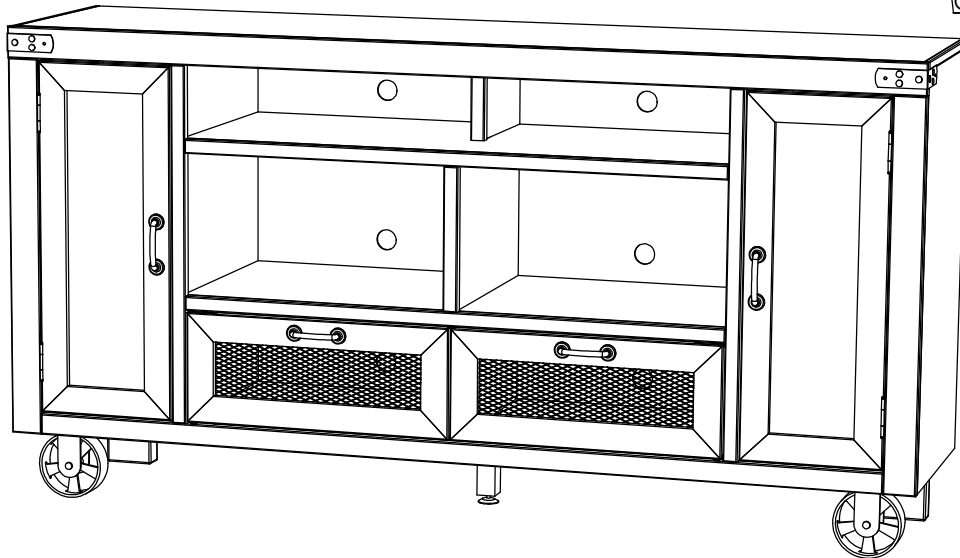

Legends Furniture

CO1466

Some Items In The List To The Right
May Not Show In The Diagrams Below.

PART NUMBER	DESCRIPTION
CO1466-K	CO1466 Luan Backing
CO1466-HA-RO	CO1466 Hinged Outside Knotty Alder Door
47676	47676 S/A Mitered KntyAld Glass Door Frame
84319	84319 Hinge FF Mount Free Swing
CO1466-HL-RL	CO1466 Hinged Left Knotty Alder Door
47675	47675 S/A Mitered KntyAld Glass Door Frame
84006	84006 5mm Pivot Door Hinge Black
CO1466-HR-RR	CO1466 Hinged Right Knotty Alder Door
47675	47675 S/A Mitered KntyAld Glass Door Frame
84006	84006 5mm Pivot Door Hinge Black
84036	Single Magnet Door Touch Latch
84042	84042 21mm x 26mm Metal Strike Plate
CO1466-KIO	CO1466 Chalk Board Insert Panel
CO1466-WIRE	CO1466 Diamond Pattern Wire Mesh
84323	84323 Dark Antique Brass Drawer Pull
84325	84325 Dark Antique Brass L Bracket
84214	Furniture Tipping Restraint Kit
84324	84324 Black Steel Spoked Wheel
84327	84327 1/4-20 x 7/8" Socket Head Cap Screw
84329	84329 Lock Washer 1/4" Diameter
10259-SA-LEG	10259 S/A Rear Leg w/Hanger Bolt
10259	10259 Rear Removable Leg
84296	84296 Hanger Bolt 1/4-20 x 2" Long
10257-SA-LEG	10257 S/A TV Cart Middle Leg w/Leveler
84298	84298 Threaded Floor Glide 1/4-20 x 2
84297	84297 Threaded Insert Nut 1/4-20 x 13mm
84296	84296 Hanger Bolt 1/4-20 x 2" Long