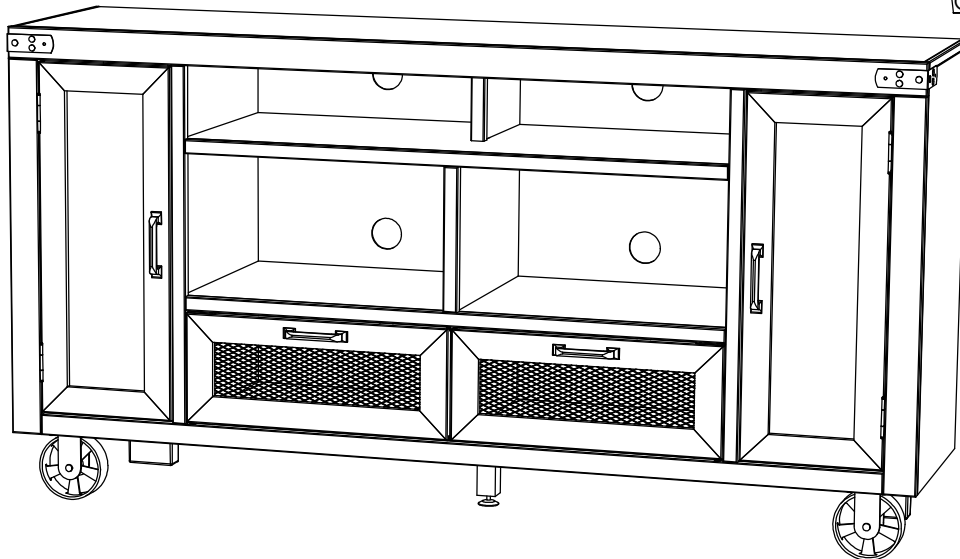

# Legends Furniture

CO1466

Some Items In The List To The Right  
May Not Show In The Diagrams Below.

PART NUMBER	DESCRIPTION
CO1466-K	CO1466 Luan Backing
CO1466-HA-RO	CO1466 Hinged Outside Knotty Alder Door
47676	47676 S/A Mitered KntyAld Glass Door Frame
84319	84319 Hinge FF Mount Free Swing
CO1466-HL-RL	CO1466 Hinged Left Knotty Alder Door
47675	47675 S/A Mitered KntyAld Glass Door Frame
84006	84006 5mm Pivot Door Hinge Black
CO1466-HR-RR	CO1466 Hinged Right Knotty Alder Door
47675	47675 S/A Mitered KntyAld Glass Door Frame
84006	84006 5mm Pivot Door Hinge Black
84297	84297 Threaded Insert Nut 1/4-20 x 13mm
84036	Single Magnet Door Touch Latch
84042	84042 21mm x 26mm Metal Strike Plate
CO1466-KIO	CO1466 Chalk Board Insert Panel
CO1466-WIRE	CO1466 Diamond Pattern Wire Mesh
84323	84323 Dark Antique Brass Drawer Pull
84325	84325 Dark Antique Brass L Bracket
84214	Furniture Tipping Restraint Kit
84324	84324 Dark Antique Brass Wheel
84327	84327 1/4-20 x 7/8" Socket Head Cap Screw
84328	84328 Flat Washer 1/4" Diameter
84329	84329 Lock Washer 1/4" Diameter
CO1466-SA-LEG	CO1466 S/A Rear Leg w/Hanger Bolt
84296	84296 Hanger Bolt 1/4-20 x 2" Long
10257-SA-LEG	10257 S/A TV Cart Middle Leg w/Leveler
84298	84298 Threaded Floor Glide 1/4-20 x 2
84297	84297 Threaded Insert Nut 1/4-20 x 13mm
84296	84296 Hanger Bolt 1/4-20 x 2" Long