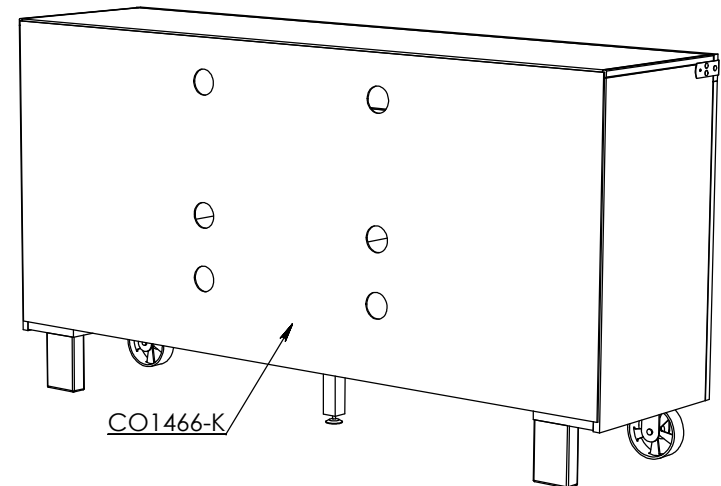

# Legends Furniture

CO1466

Some Items In The List To The Right  
May Not Show In The Diagrams Below.

PART NUMBER	DESCRIPTION
CO1466-K	CO1466 Luan Backing
CO1466-HA-RO	CO1466 Hinged Outside Knotty Alder Door
47676	47676 S/A Mitered KntyAld Glass Door Frame
84319	84319 Hinge FF Mount Free Swing
CO1466-HL-RL	CO1466 Hinged Left Knotty Alder Door
47675	47675 S/A Mitered KntyAld Glass Door Frame
84006	84006 5mm Pivot Door Hinge Black
CO1466-HR-RR	CO1466 Hinged Right Knotty Alder Door
47675	47675 S/A Mitered KntyAld Glass Door Frame
84006	84006 5mm Pivot Door Hinge Black
84297	84297 Threaded Insert Nut 1/4-20 x 13mm
84036	Single Magnet Door Touch Latch
84042	84042 21mm x 26mm Metal Strike Plate
CO1466-KIO	CO1466 Chalk Board Insert Panel
CO1466-WIRE	CO1466 Diamond Pattern Wire Mesh
84323	84323 Dark Antique Brass Drawer Pull
84325	84325 Dark Antique Brass L Bracket
84214	Furniture Tipping Restraint Kit
84324	84324 Dark Antique Brass Wheel
84327	84327 1/4-20 x 7/8" Socket Head Cap Screw
84328	84328 Flat Washer 1/4" Diameter
84329	84329 Lock Washer 1/4" Diameter
CO1466-SA-LEG	CO1466 S/A Rear Leg w/Hanger Bolt
84296	84296 Hanger Bolt 1/4-20 x 2" Long
10257-SA-LEG	10257 S/A TV Cart Middle Leg w/Leveler
84298	84298 Threaded Floor Glide 1/4-20 x 2
84297	84297 Threaded Insert Nut 1/4-20 x 13mm
84296	84296 Hanger Bolt 1/4-20 x 2" Long