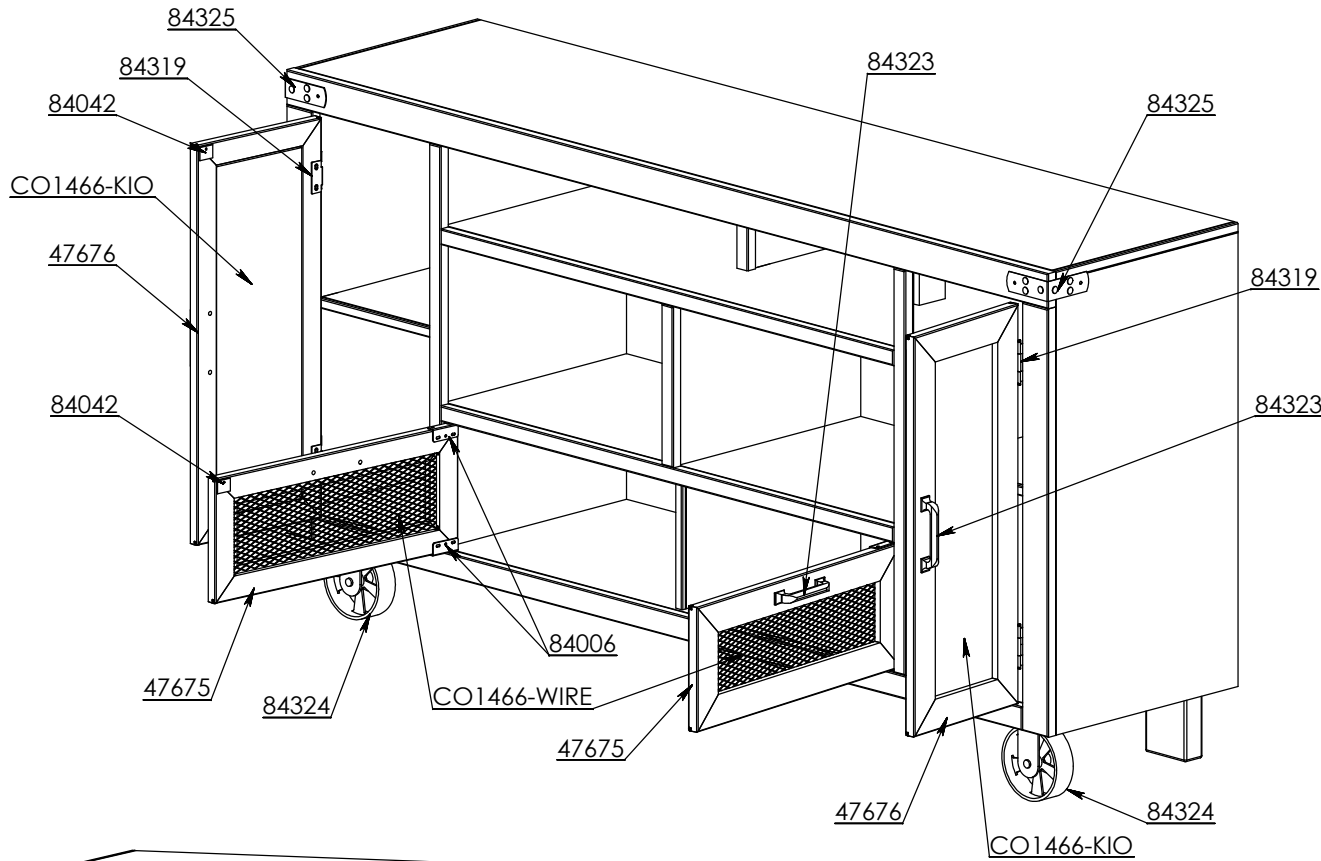

# Legends Furniture

CO1466

Some Items In The List To The Right  
May Not Show In The Diagrams Below.

PART NUMBER	DESCRIPTION
CO1466-K	CO1466 Luan Backing
CO1466-HA-RO	CO1466 Hinged Outside Knotty Alder Door
47676	47676 S/A Mitered KntyAld Glass Door Frame
84319	84319 Hinge FF Mount Free Swing
CO1466-HL-RL	CO1466 Hinged Left Knotty Alder Door
47675	47675 S/A Mitered KntyAld Glass Door Frame
84006	84006 5mm Pivot Door Hinge Black
CO1466-HR-RR	CO1466 Hinged Right Knotty Alder Door
47675	47675 S/A Mitered KntyAld Glass Door Frame
84006	84006 5mm Pivot Door Hinge Black
84297	84297 Threaded Insert Nut 1/4-20 x 13mm
84036	Single Magnet Door Touch Latch
84042	84042 21mm x 26mm Metal Strike Plate
CO1466-KIO	CO1466 Chalk Board Insert Panel
CO1466-WIRE	CO1466 Diamond Pattern Wire Mesh
84323	84323 Dark Antique Brass Drawer Pull
84325	84325 Dark Antique Brass L Bracket
84214	Furniture Tipping Restraint Kit
84324	84324 Dark Antique Brass Wheel
84327	84327 1/4-20 x 7/8" Socket Head Cap Screw
84328	84328 Flat Washer 1/4" Diameter
84329	84329 Lock Washer 1/4" Diameter
CO1466-SA-LEG	CO1466 S/A Rear Leg w/Hanger Bolt
84296	84296 Hanger Bolt 1/4-20 x 2" Long
10257-SA-LEG	10257 S/A TV Cart Middle Leg w/Leveler
84298	84298 Threaded Floor Glide 1/4-20 x 2
84297	84297 Threaded Insert Nut 1/4-20 x 13mm
84296	84296 Hanger Bolt 1/4-20 x 2" Long