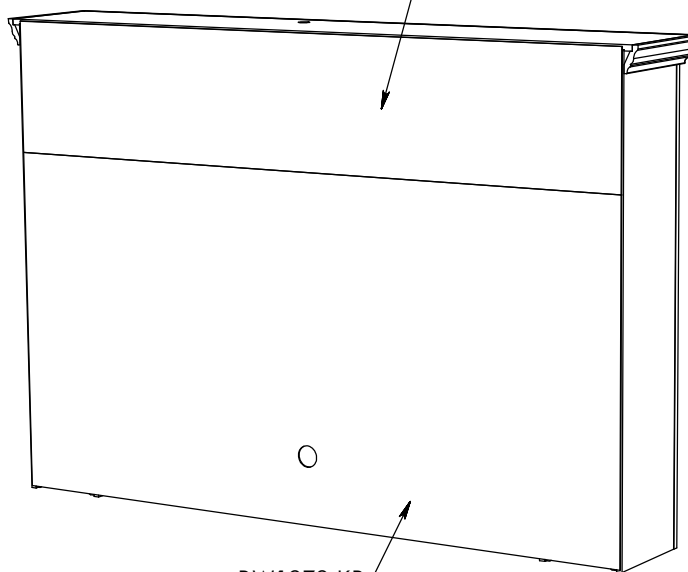

Legends Furniture

BW1578

Some Items In The List To The Right
May Not Show In The Diagrams Below.

PART NUMBER	DESCRIPTION
BW1578-K	BW1578 Luan Backing
BW1578-HA-RO	BW1578 Hinged Outside Door
47131	S/A Mitered Maple Door Frame
84006	84006 5mm Pivot Door Hinge Black
BW1578-HA-RM	BW1578 Hinged Glass Door Frame
47703	47703 S/A Mitered Maple Glass Door w/Grid
84006	84006 5mm Pivot Door Hinge Black
50567	50567 Pencil Polished Clear Glass
50518	50518 Pencil Polished Clear Glass
84274	84274 Knob - Roosevelt Park
84036	Single Magnet Door Touch Latch
84042	84042 21mm x 26mm Metal Strike Plate
84232	5mm Riveted Pin Shelf Support With Hole
84070	Plastic Glass Clip - Cats Paw 3/16"
84214	Furniture Tipping Restraint Kit

Legends Furniture

BW1978

Some Items In The List To The Right
May Not Show In The Diagrams Below.

PART NUMBER	DESCRIPTION
BW1978-KB	BW1978 Bottom Luan Backing
BW1978-KT	BW1978 Top Luan Backing
85002	85002 Curio Light
84214	Furniture Tipping Restraint Kit

Cut Away to Show Curio Light

85002

BW1978-KT

BW1978-KB