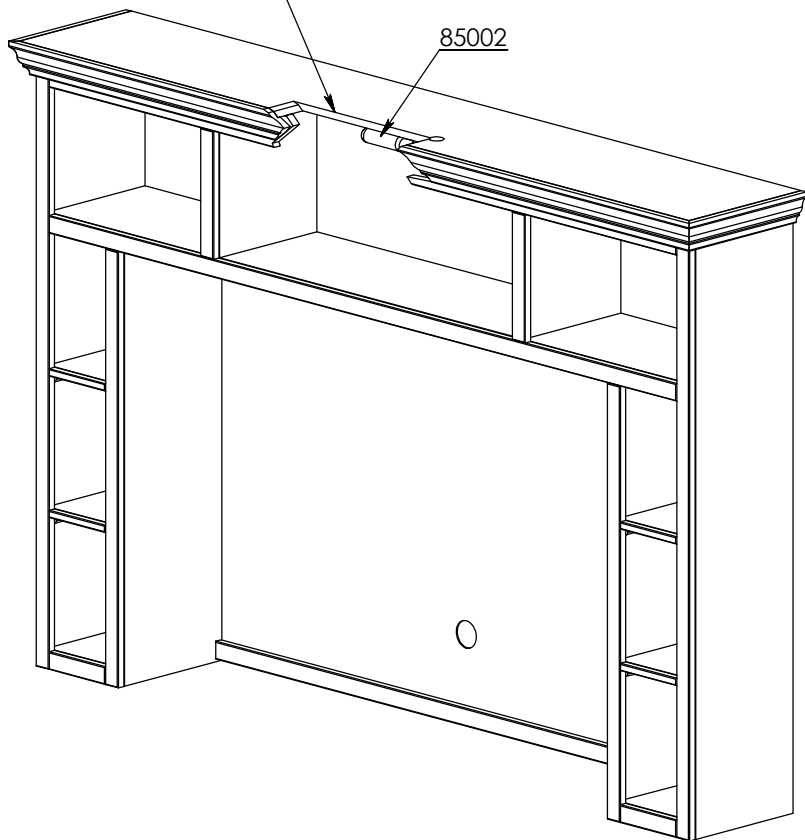

Legends Furniture

BW1578

Some Items In The List To The Right
May Not Show In The Diagrams Below.

PART NUMBER	DESCRIPTION
BW1578-K	BW1578 Luan Backing
BW1578-HA-RO	BW1578 Hinged Outside Door
47131	S/A Mitered Maple Door Frame
84006	84006 5mm Pivot Door Hinge Black
BW1578-HA-RM	BW1578 Hinged Glass Door Frame
47703	47703 S/A Mitered Maple Glass Door w/Grid
84006	84006 5mm Pivot Door Hinge Black
50567	50567 Pencil Polished Clear Glass
50518	50518 Pencil Polished Clear Glass
84274	84274 Knob - Roosevelt Park
84036	Single Magnet Door Touch Latch
84042	84042 21mm x 26mm Metal Strike Plate
84232	5mm Riveted Pin Shelf Support With Hole
84070	Plastic Glass Clip - Cats Paw 3/16"
84214	Furniture Tipping Restraint Kit

Legends Furniture

BW1978

Some Items In The List To The Right
May Not Show In The Diagrams Below.

PART NUMBER	DESCRIPTION
BW1978-KB	BW1978 Bottom Luan Backing
BW1978-KT	BW1978 Top Luan Backing
85002	85002 Curio Light
84214	Furniture Tipping Restraint Kit

Cut Away to Show Curio Light

85002

BW1978-KT

BW1978-KB