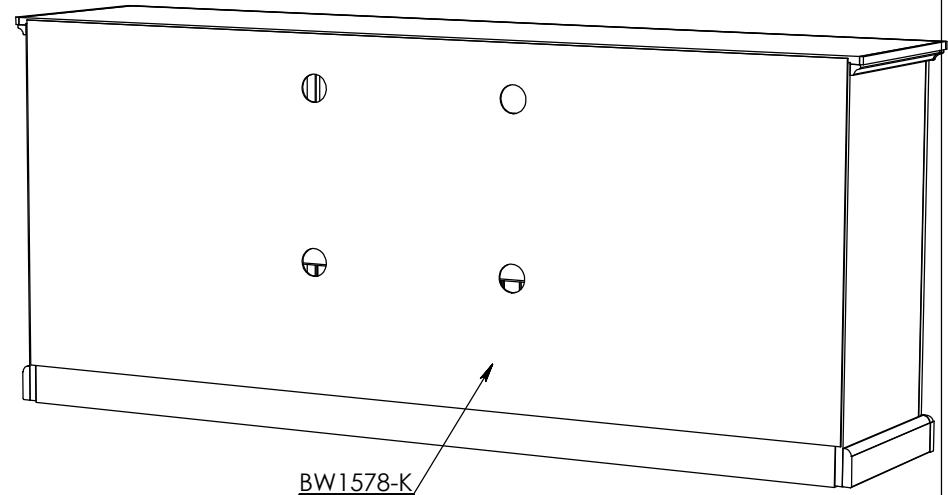

Legends Furniture

BW1578

Some Items In The List To The Right
May Not Show In The Diagrams Below.

PART NUMBER	DESCRIPTION
BW1578-K	BW1578 Luan Backing
BW1578-HA-RO	BW1578 Hinged Outside Door
47131	S/A Mitered Maple Door Frame
84006	84006 5mm Pivot Door Hinge Black
BW1578-HA-RM	BW1578 Hinged Glass Door Frame
47703	47703 S/A Mitered Maple Glass Door w/Grid
84006	84006 5mm Pivot Door Hinge Black
50567	50567 Pencil Polished Clear Glass
50518	50518 Pencil Polished Clear Glass
84274	84274 Knob - Roosevelt Park
84036	Single Magnet Door Touch Latch
84042	84042 21mm x 26mm Metal Strike Plate
84232	5mm Riveted Pin Shelf Support With Hole
84070	Plastic Glass Clip - Cats Paw 3/16"
84214	Furniture Tipping Restraint Kit

Legends Furniture

BW1978

Some Items In The List To The Right
May Not Show In The Diagrams Below.

PART NUMBER	DESCRIPTION
BW1978-KB	BW1978 Bottom Luan Backing
BW1978-KT	BW1978 Top Luan Backing
85002	85002 Curio Light
84214	Furniture Tipping Restraint Kit

Cut Away to Show Curio Light

85002

BW1978-KT

BW1978-KB