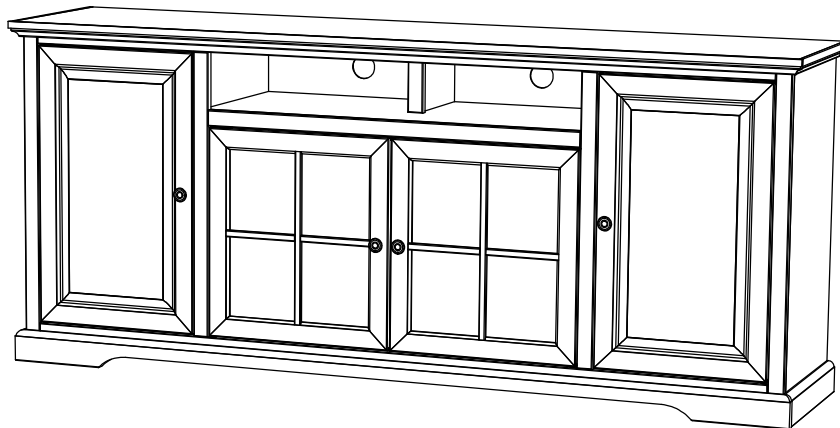

Legends Furniture

BW1578

Some Items In The List To The Right
May Not Show In The Diagrams Below.

PART NUMBER	DESCRIPTION
BW1578-K	BW1578 Luan Backing
BW1578-HA-RO	BW1578 Hinged Outside Door
47131	S/A Mitered Maple Door Frame
84006	84006 5mm Pivot Door Hinge Black
BW1578-HA-RM	BW1578 Hinged Glass Door Frame
47703	47703 S/A Mitered Maple Glass Door w/Grid
84006	84006 5mm Pivot Door Hinge Black
50567	50567 Pencil Polished Clear Glass
50518	50518 Pencil Polished Clear Glass
84274	84274 Knob - Roosevelt Park
84036	Single Magnet Door Touch Latch
84042	84042 21mm x 26mm Metal Strike Plate
84232	5mm Riveted Pin Shelf Support With Hole
84070	Plastic Glass Clip - Cats Paw 3/16"
84214	Furniture Tipping Restraint Kit

Legends Furniture

BW1978

Some Items In The List To The Right
May Not Show In The Diagrams Below.

PART NUMBER	DESCRIPTION
BW1978-KB	BW1978 Bottom Luan Backing
BW1978-KT	BW1978 Top Luan Backing
85002	85002 Curio Light
84214	Furniture Tipping Restraint Kit

Cut Away to Show Curio Light

85002

BW1978-KT

BW1978-KB