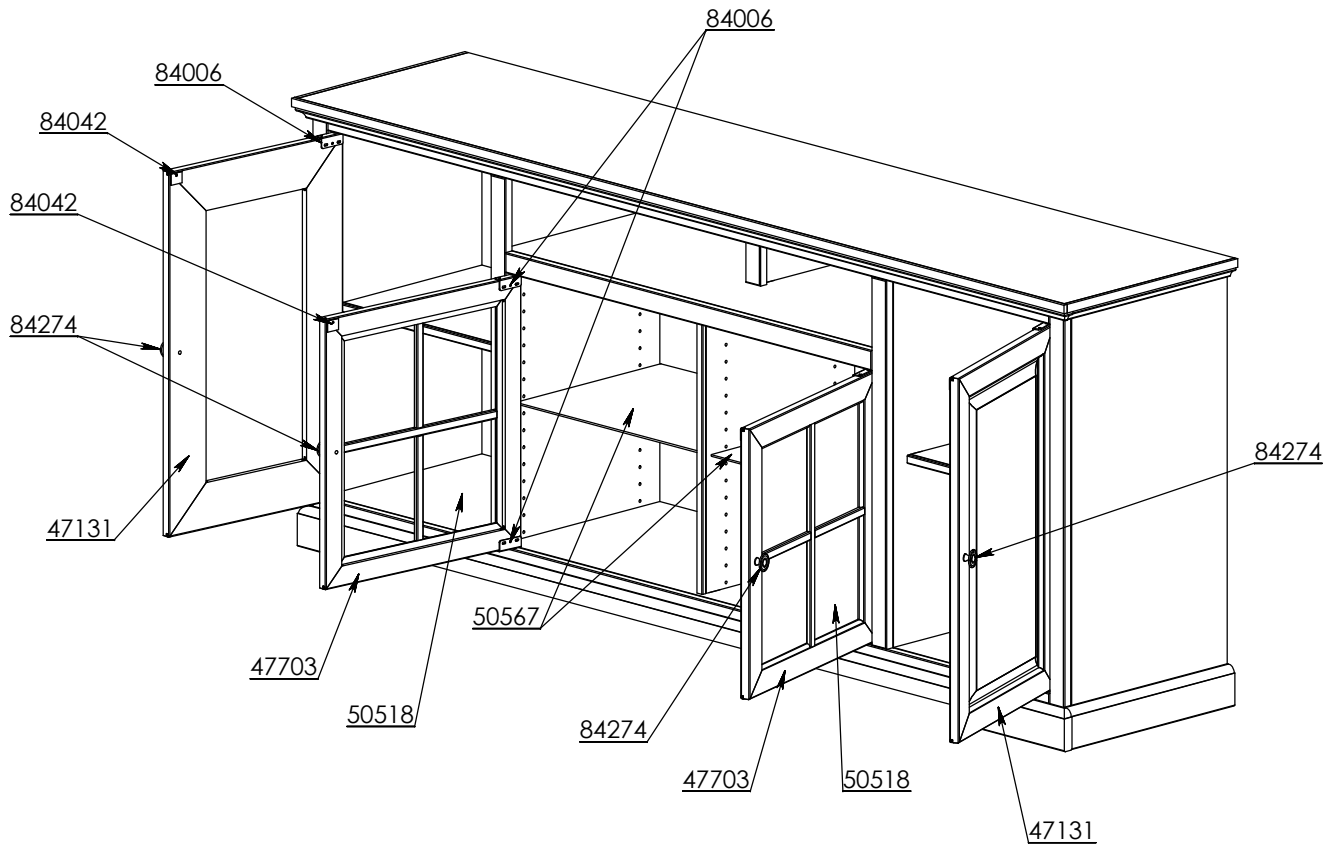

Legends Furniture

BW1578

Some Items In The List To The Right
May Not Show In The Diagrams Below.

PART NUMBER	DESCRIPTION
BW1578-K	BW1578 Luan Backing
BW1578-HA-RO	BW1578 Hinged Outside Door
47131	S/A Mitered Maple Door Frame
84006	84006 5mm Pivot Door Hinge Black
BW1578-HA-RM	BW1578 Hinged Glass Door Frame
47703	47703 S/A Mitered Maple Glass Door w/Grid
84006	84006 5mm Pivot Door Hinge Black
50567	50567 Pencil Polished Clear Glass
50518	50518 Pencil Polished Clear Glass
84274	84274 Knob - Roosevelt Park
84036	Single Magnet Door Touch Latch
84042	84042 21mm x 26mm Metal Strike Plate
84232	5mm Riveted Pin Shelf Support With Hole
84070	Plastic Glass Clip - Cats Paw 3/16"
84214	Furniture Tipping Restraint Kit

Legends Furniture

BW1978

Some Items In The List To The Right
May Not Show In The Diagrams Below.

PART NUMBER	DESCRIPTION
BW1978-KB	BW1978 Bottom Luan Backing
BW1978-KT	BW1978 Top Luan Backing
85002	85002 Curio Light
84214	Furniture Tipping Restraint Kit

Cut Away to Show Curio Light

85002

BW1978-KT

BW1978-KB