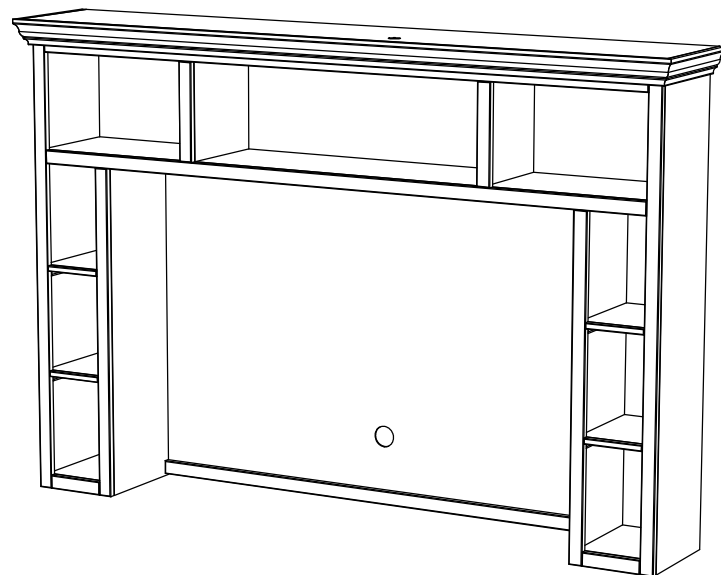

Legends Furniture

BW1578

Some Items In The List To The Right
May Not Show In The Diagrams Below.

PART NUMBER	DESCRIPTION
BW1578-K	BW1578 Luan Backing
BW1578-HA-RO	BW1578 Hinged Outside Door
47131	S/A Mitered Maple Door Frame
84006	84006 5mm Pivot Door Hinge Black
BW1578-HA-RM	BW1578 Hinged Glass Door Frame
47703	47703 S/A Mitered Maple Glass Door w/Grid
84006	84006 5mm Pivot Door Hinge Black
50567	50567 Pencil Polished Clear Glass
50518	50518 Pencil Polished Clear Glass
84274	84274 Knob - Roosevelt Park
84036	Single Magnet Door Touch Latch
84042	84042 21mm x 26mm Metal Strike Plate
84232	5mm Riveted Pin Shelf Support With Hole
84070	Plastic Glass Clip - Cats Paw 3/16"
84214	Furniture Tipping Restraint Kit

Legends Furniture

BW1978

Some Items In The List To The Right
May Not Show In The Diagrams Below.

PART NUMBER	DESCRIPTION
BW1978-KB	BW1978 Bottom Luan Backing
BW1978-KT	BW1978 Top Luan Backing
85002	85002 Curio Light
84214	Furniture Tipping Restraint Kit

Cut Away to Show Curio Light

85002

BW1978-KT

BW1978-KB