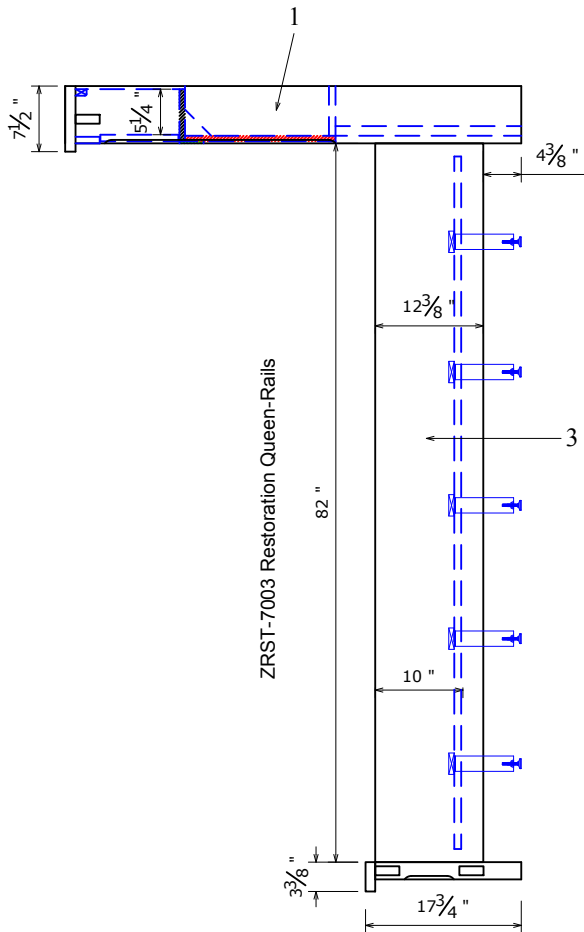

ZRST-7001 Restoration Queen-HB

ZRST-7003 Restoration Queen-Rails