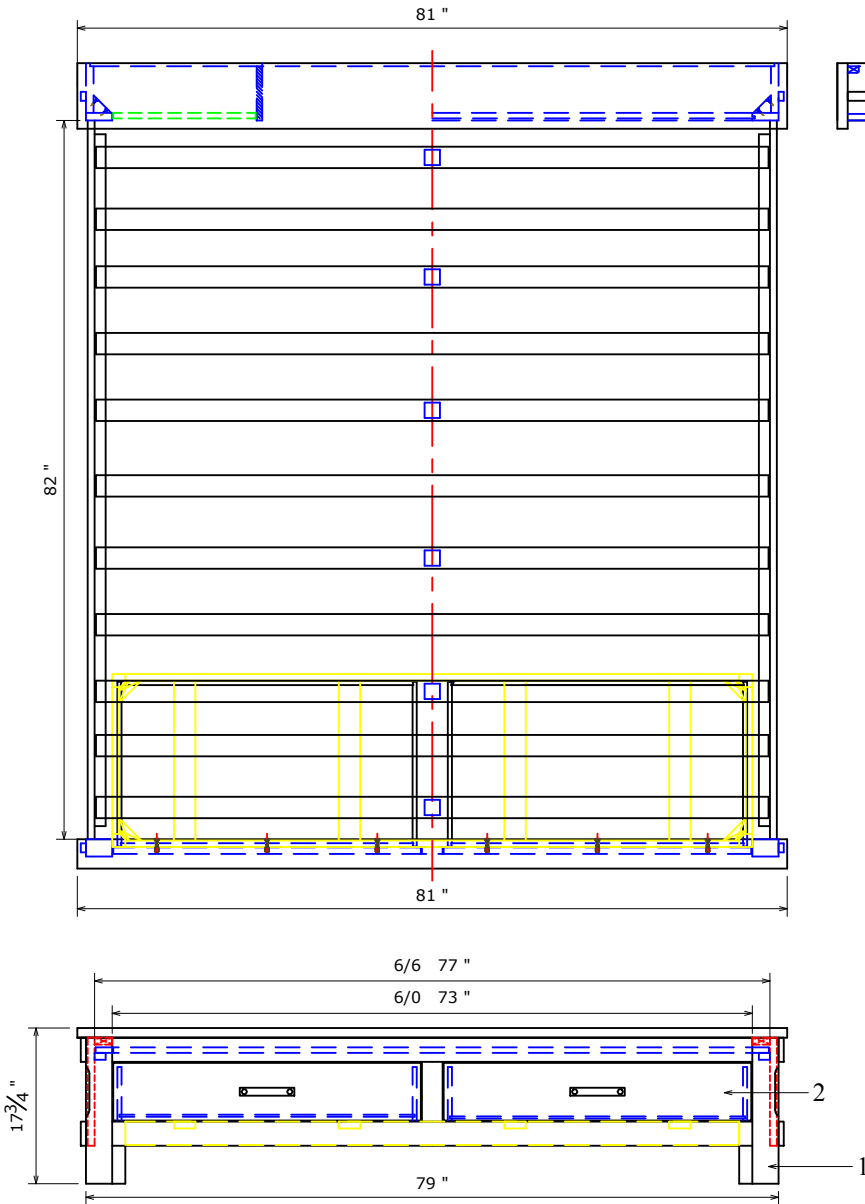

Restoration BEDROOM PRODUCT SHEET -5

SKU#	DESCRIPTION	PRODUCT DIMENSIONS			CU.FT.
		W	D	H	
ZRST-7009	Restoration King Storage-FB	81"	3-3/8"	17-3/4"	00
ZRST-7010	Restoration King Stge-Rails	82"	3/4"	12-3/8"	00
ZRST-7012	Restoration Cal King Storage Rails	86"	3/4"	12-3/8"	00

MATERIALS LIST	
NO.	DESCRIPTION
01	poplar
02	MDF with acacia veneer
03	plywood with acacia veneer
04	PB with acacia veneer

ZRST-7009 Restoration King Storage-FB