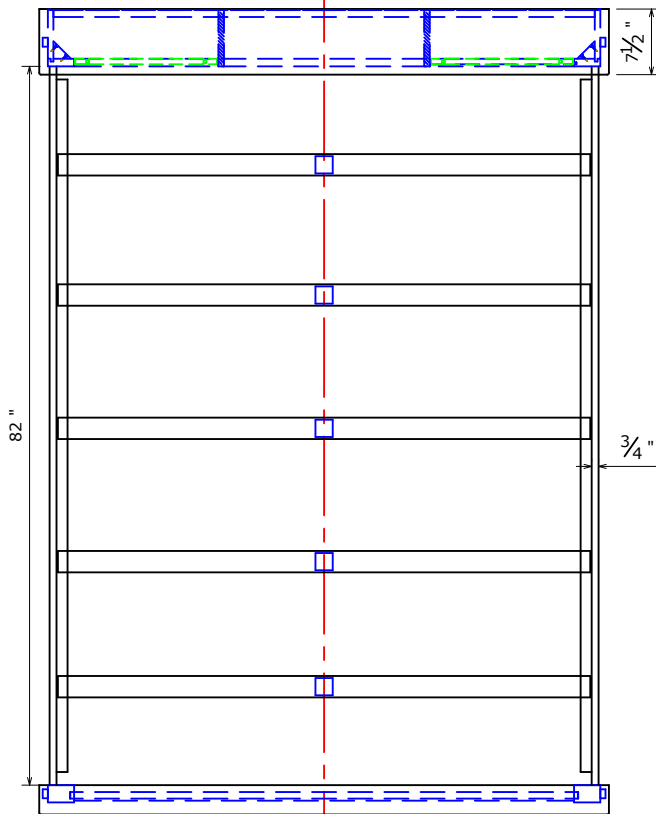

Restoration BEDROOM PRODUCT SHEET -2

SKU#	DESCRIPTION	PRODUCT DIMENSIONS			CU.FT.
		W	D	H	
ZRST-7001	Restoration Queen -HB	65"	7-1/2"	52"	00
ZRST-7002	Restoration Queen-FB	65"	3-3/8"	17-3/4"	00
ZRST-7003	Restoration Queen-Rails	82"	3/4"	12-3/8"	00

MATERIALS LIST	
NO.	DESCRIPTION
01	poplar
02	MDF with acacia veneer
03	plywood with acacia veneer
04	PB with acacia veneer