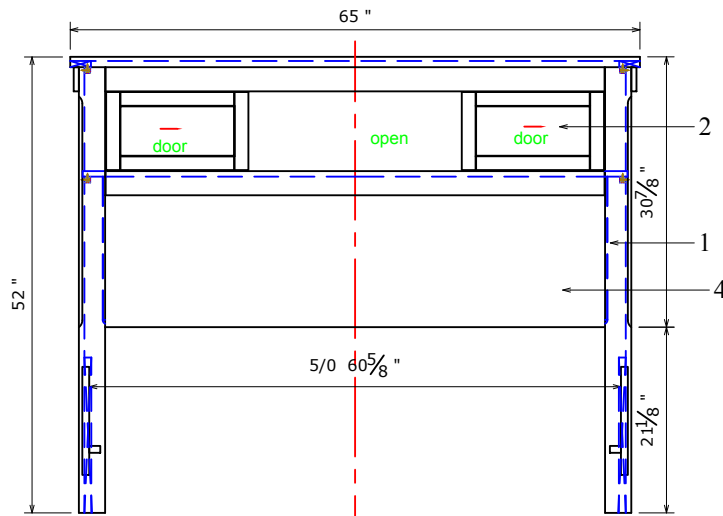

Restoration BEDROOM PRODUCT SHEET -2

SKU#	DESCRIPTION	PRODUCT DIMENSIONS			CU.FT.
		W	D	H	
ZRST-7001	Restoration Queen -HB	65"	7-1/2"	52"	00
ZRST-7002	Restoration Queen-FB	65"	3-3/8"	17-3/4"	00
ZRST-7003	Restoration Queen-Rails	82"	3/4"	12-3/8"	00

MATERIALS LIST	
NO.	DESCRIPTION
01	poplar
02	MDF with acacia veneer
03	plywood with acacia veneer
04	PB with acacia veneer