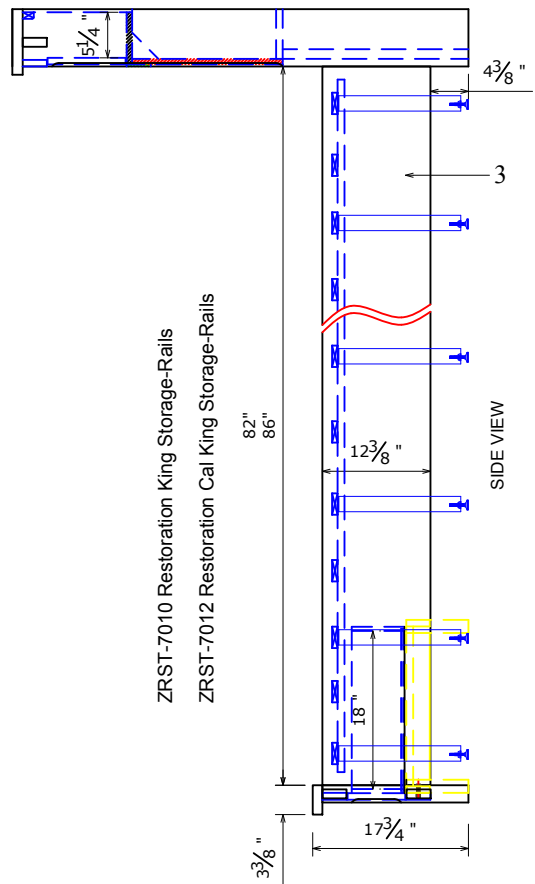

ZRST-7010 Restoration King Storage-Rails

ZRST-7012 Restoration Cal King Storage-Rails