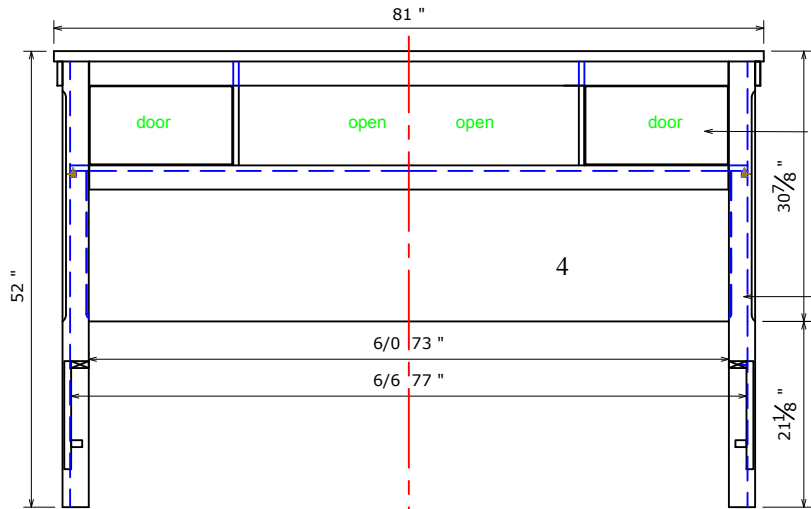

Restoration BEDROOM PRODUCT SHEET -4

SKU#	DESCRIPTION	PRODUCT DIMENSIONS			CU.FT.
		W	D	H	
ZRST-7004	Restoration King-HB	81"	7-1/2"	52"	00
ZRST-7005	Restoration King-FB	81"	3-3/8"	17-3/4"	00
ZRST-7006	Restoration King -Rails	82"	3/4"	12-3/8"	00

MATERIALS LIST	
NO.	DESCRIPTION
01	poplar
02	MDF with acacia veneer
03	plywood with acacia veneer
04	PB with acacia veneer

ZRST-7004 Restoration King-HB