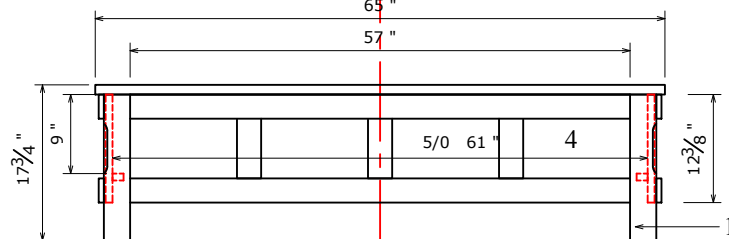

ZRST-7002 Restoration Queen-FB