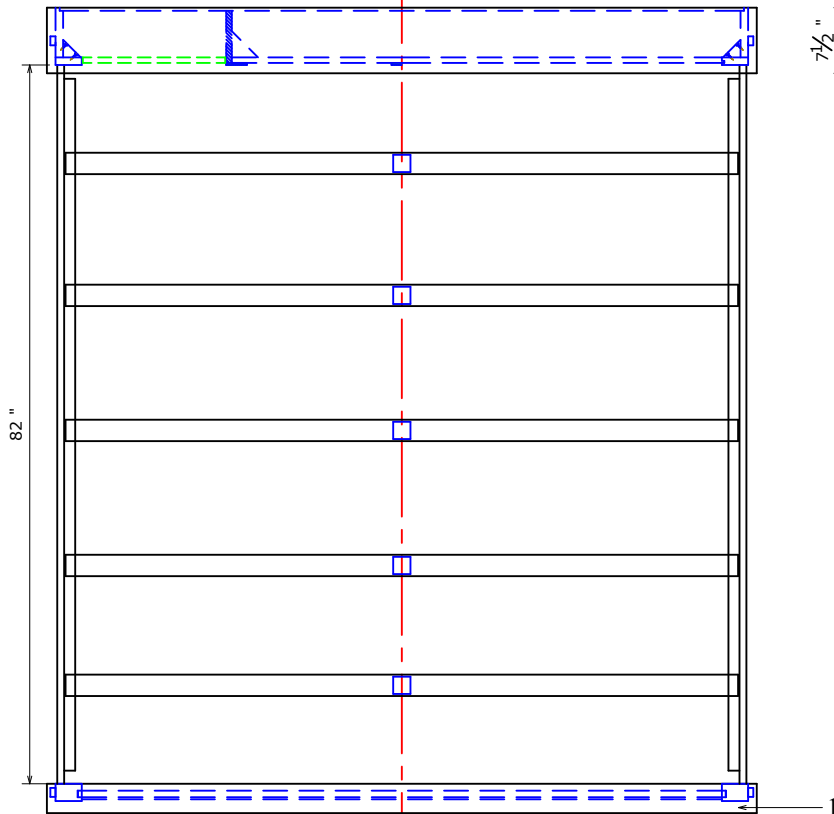

ZRST-7005 Restoration King-FB