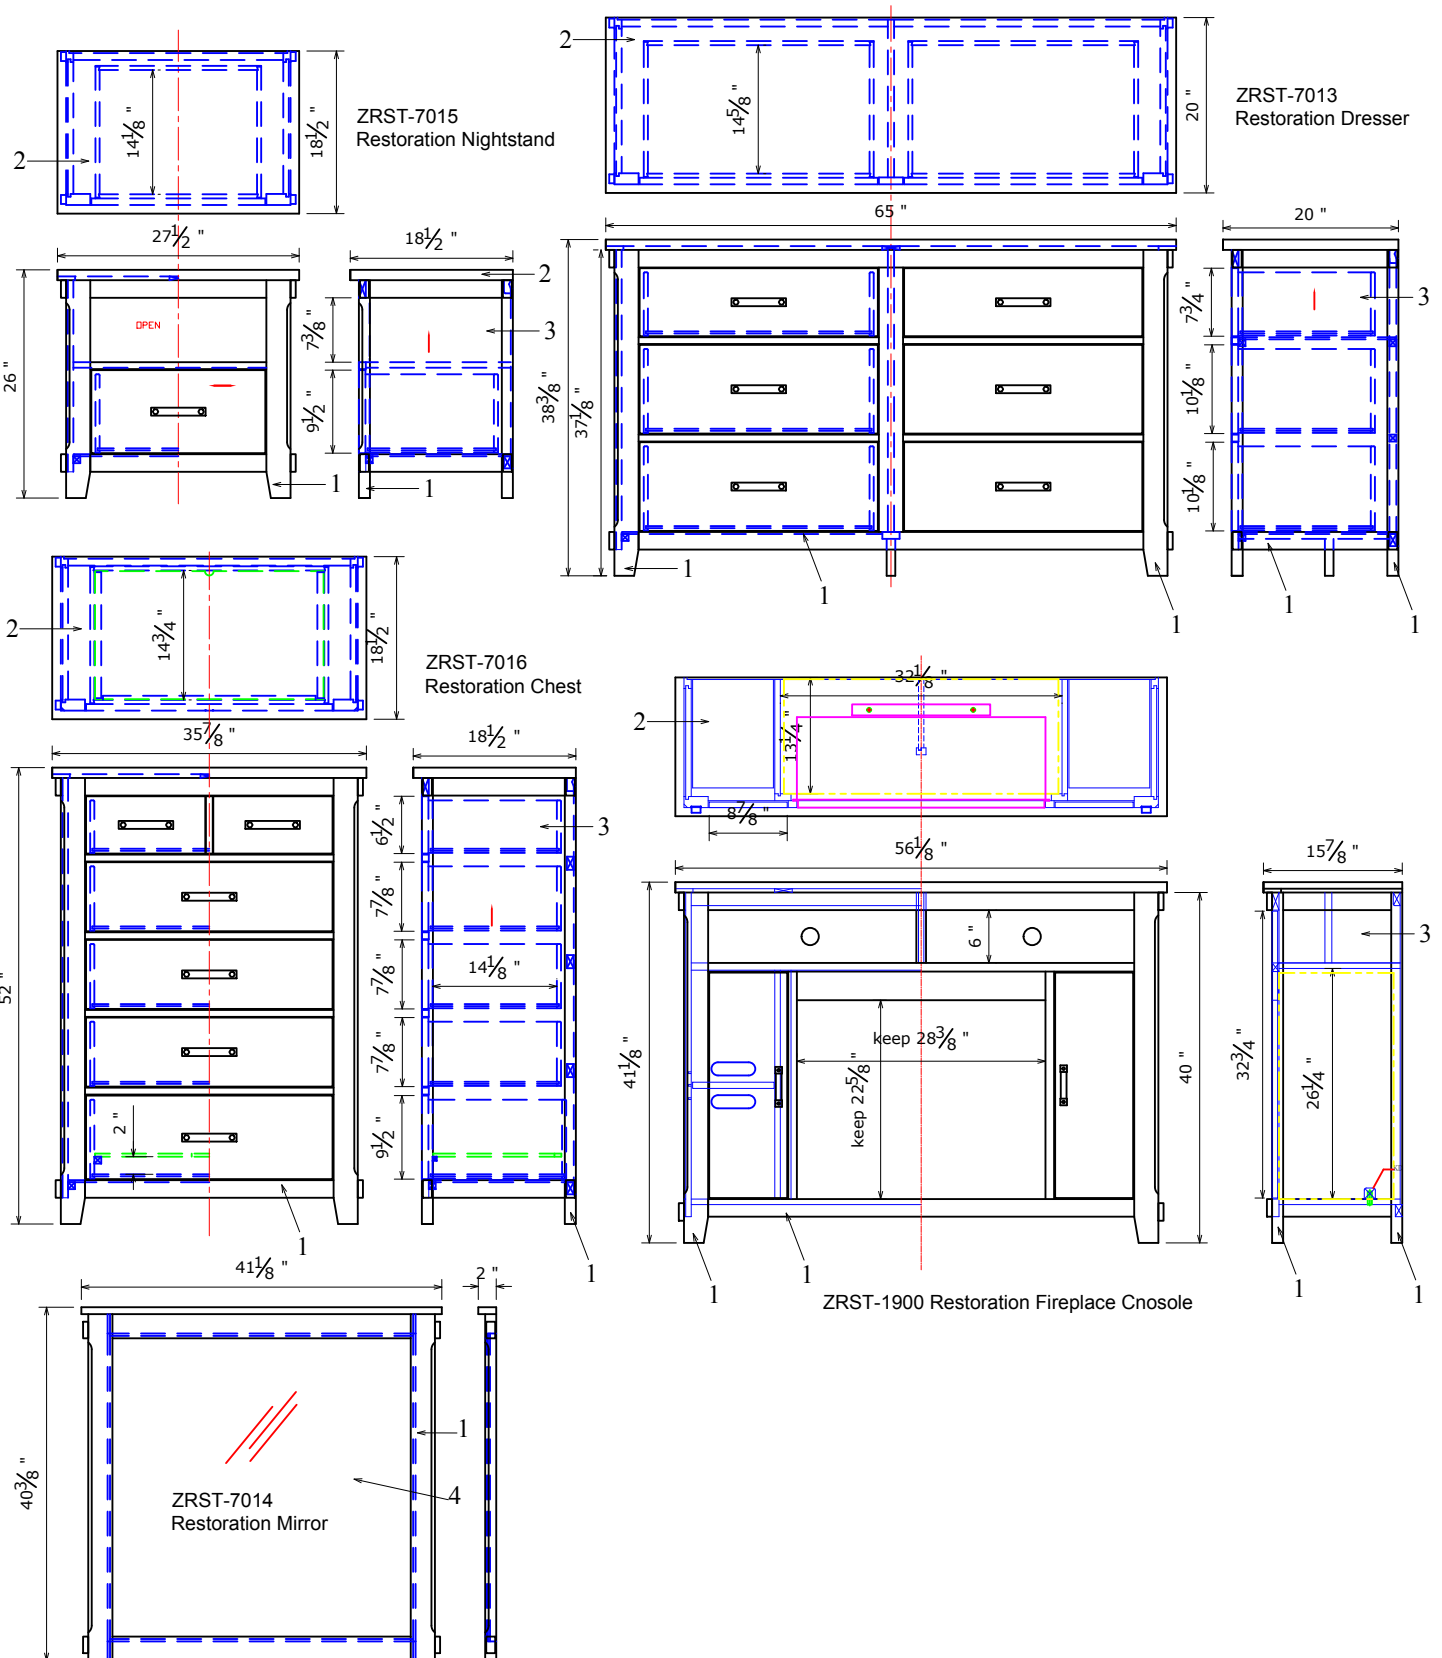

Restoration BEDROOM PRODUCT SHEET -1

SKU#	DESCRIPTION	PRODUCT DIMENSIONS			CU.FT.
		W	D	H	
ZRST-7013	Restoration Dresser	65"	20"	38-3/8"	00
ZRST-7014	Restoration Mirror	41-1/8"	2"	40-3/8"	00
ZRST-7015	Restoration Nightstand	27-1/2"	18-1/2"	26"	00
ZRST-7016	Restoration Chest	35-7/8"	18-1/2"	52"	00
ZRST-1900	Restoration Fireplace Console	56-1/8"	15-7/8"	41-1/8"	00

MATERIALS LIST	
NO.	DESCRIPTION
01	poplar
02	MDF with acacia veneer
03	PB with acacia veneer
04	Mirror

Restoration BEDROOM PRODUCT SHEET -2

SKU#	DESCRIPTION	PRODUCT DIMENSIONS			CU.FT.
		W	D	H	
ZRST-7001	Restoration Queen -HB	65"	7-1/2"	52"	00
ZRST-7002	Restoration Queen-FB	65"	3-3/8"	17-3/4"	00
ZRST-7003	Restoration Queen-Rails	82"	3/4"	12-3/8"	00

Restoration BEDROOM PRODUCT SHEET -3

SKU#	DESCRIPTION	PRODUCT DIMENSIONS			CU.FT.
		W	D	H	
ZRST-7007	Restoration Queen Storage-FB	65"	3-3/8"	17-3/4"	00
ZRST-7008	Restoration Queen Stge-Rails	82"	3/4"	12-3/8"	00

Restoration BEDROOM PRODUCT SHEET -4

SKU#	DESCRIPTION	PRODUCT DIMENSIONS			CU.FT.
		W	D	H	
ZRST-7004	Restoration King-HB	81"	7-1/2"	52"	00
ZRST-7005	Restoration King-FB	81"	3-3/8"	17-3/4"	00
ZRST-7006	Restoration King -Rails	82"	3/4"	12-3/8"	00