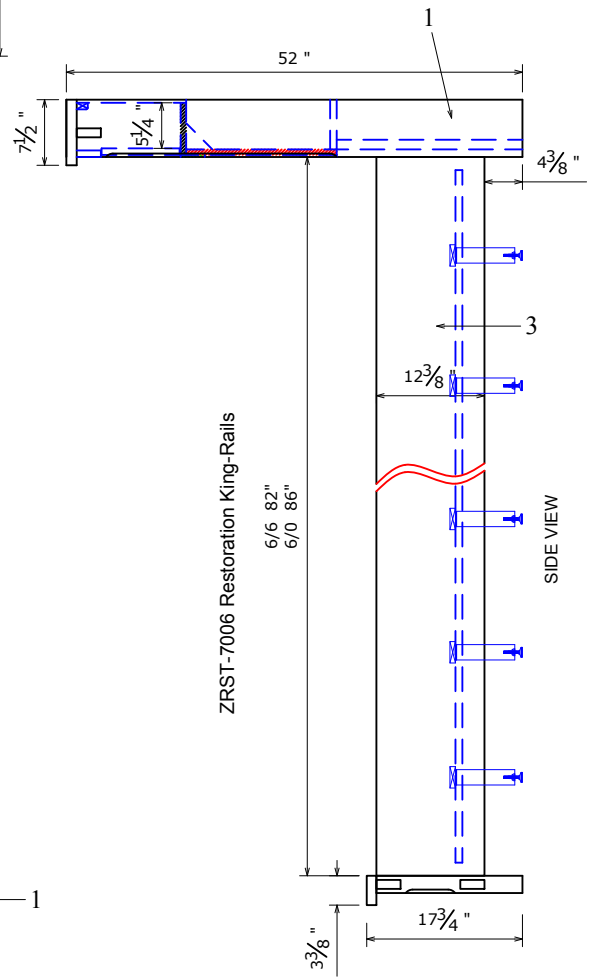

ZRST-7006 Restoration King-Rails