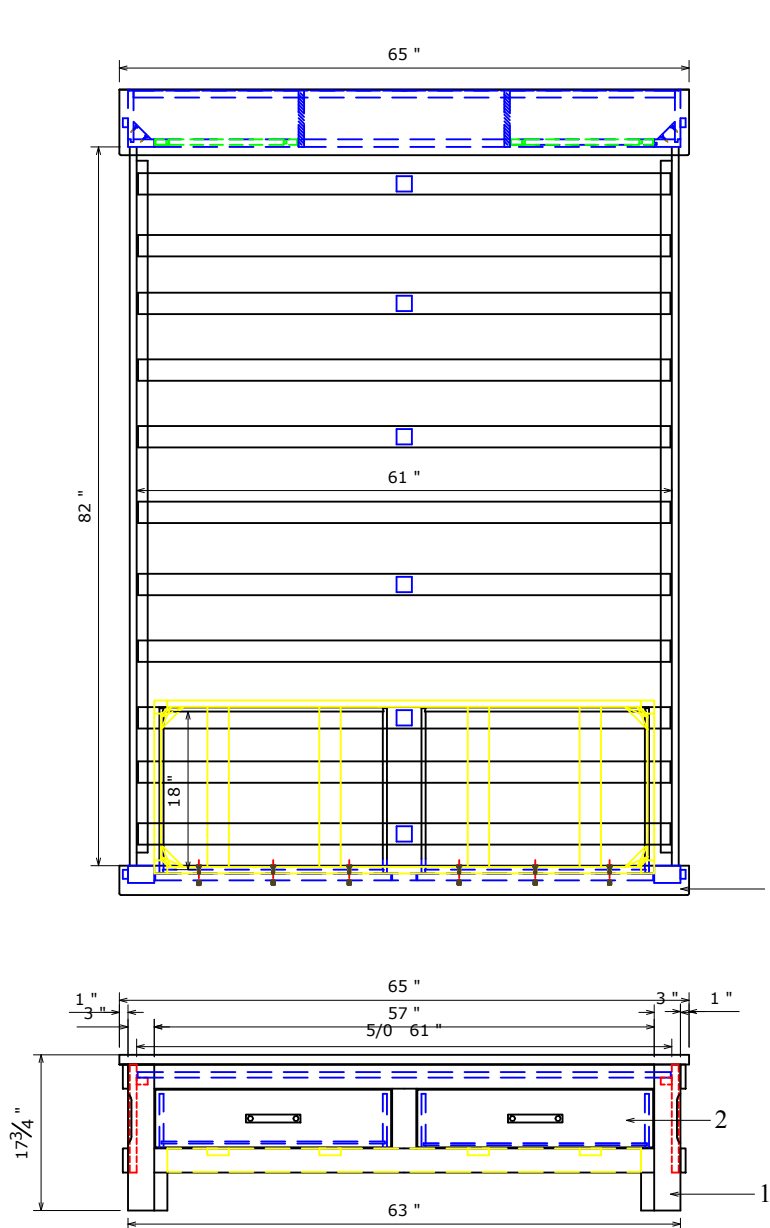

Restoration BEDROOM PRODUCT SHEET -3

SKU#	DESCRIPTION	PRODUCT DIMENSIONS			CU.FT.
		W	D	H	
ZRST-7007	Restoration Queen Storage-FB	65"	3-3/8"	17-3/4"	00
ZRST-7008	Restoration Queen Stge-Rails	82"	3/4"	12-3/8"	00

MATERIALS LIST	
NO.	DESCRIPTION
01	poplar
02	MDF with acacia veneer
03	plywood with acacia veneer
04	PB with acacia veneer

ZRST-7007 Restoration Queen Storage-FB