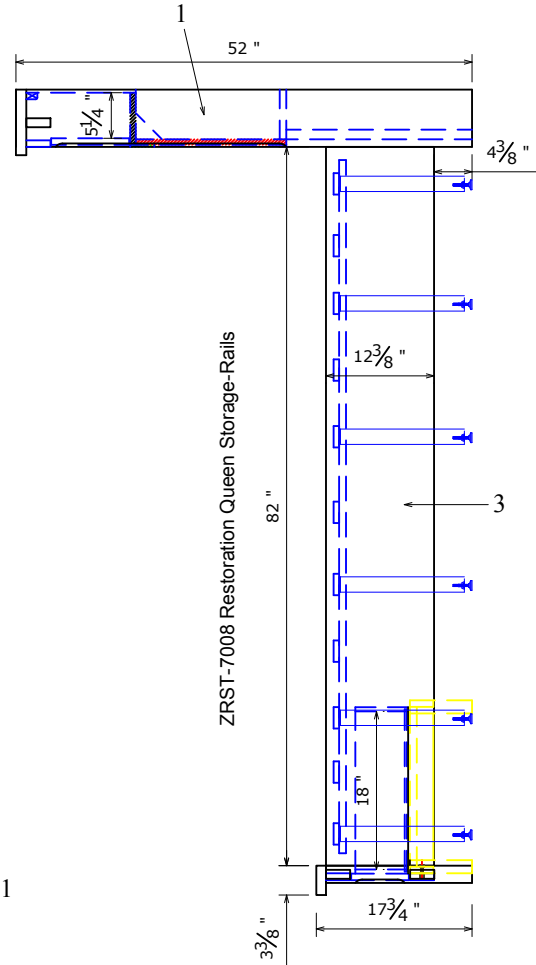

ZRST-7008 Restoration Queen Storage-Rails