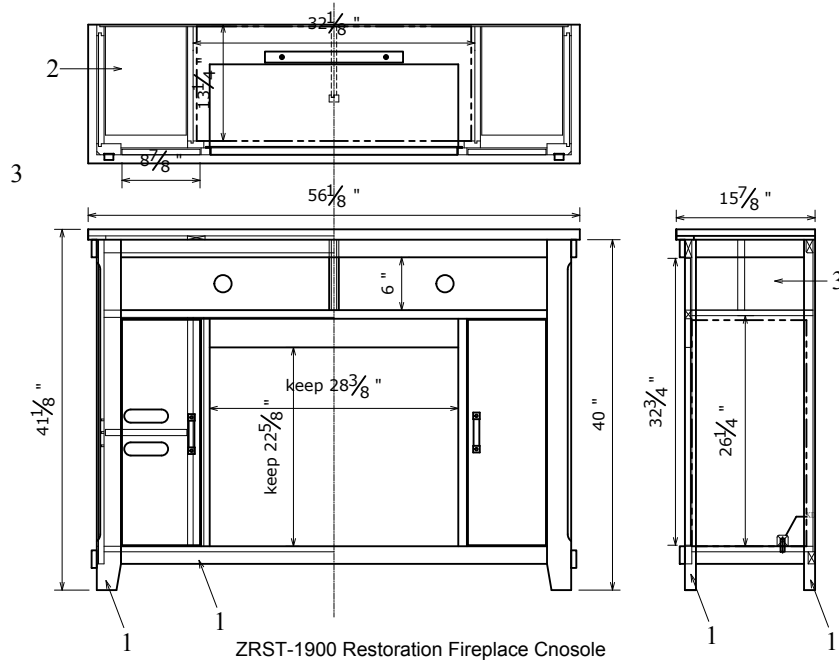

# ZRST-1900 PRODUCT SHEET

SKU#	DESCRIPTION	PRODUCT DIMENSIONS			CU.FT.
		W	D	H	
ZRST-1900	Restoration Fireplace Console	56-1/8"	15-7/8"	41-1/8"	00

MATERIALS LIST	
NO.	DESCRIPTION
01	poplar
02	MDF with acacia veneer
03	PB with acacia veneer