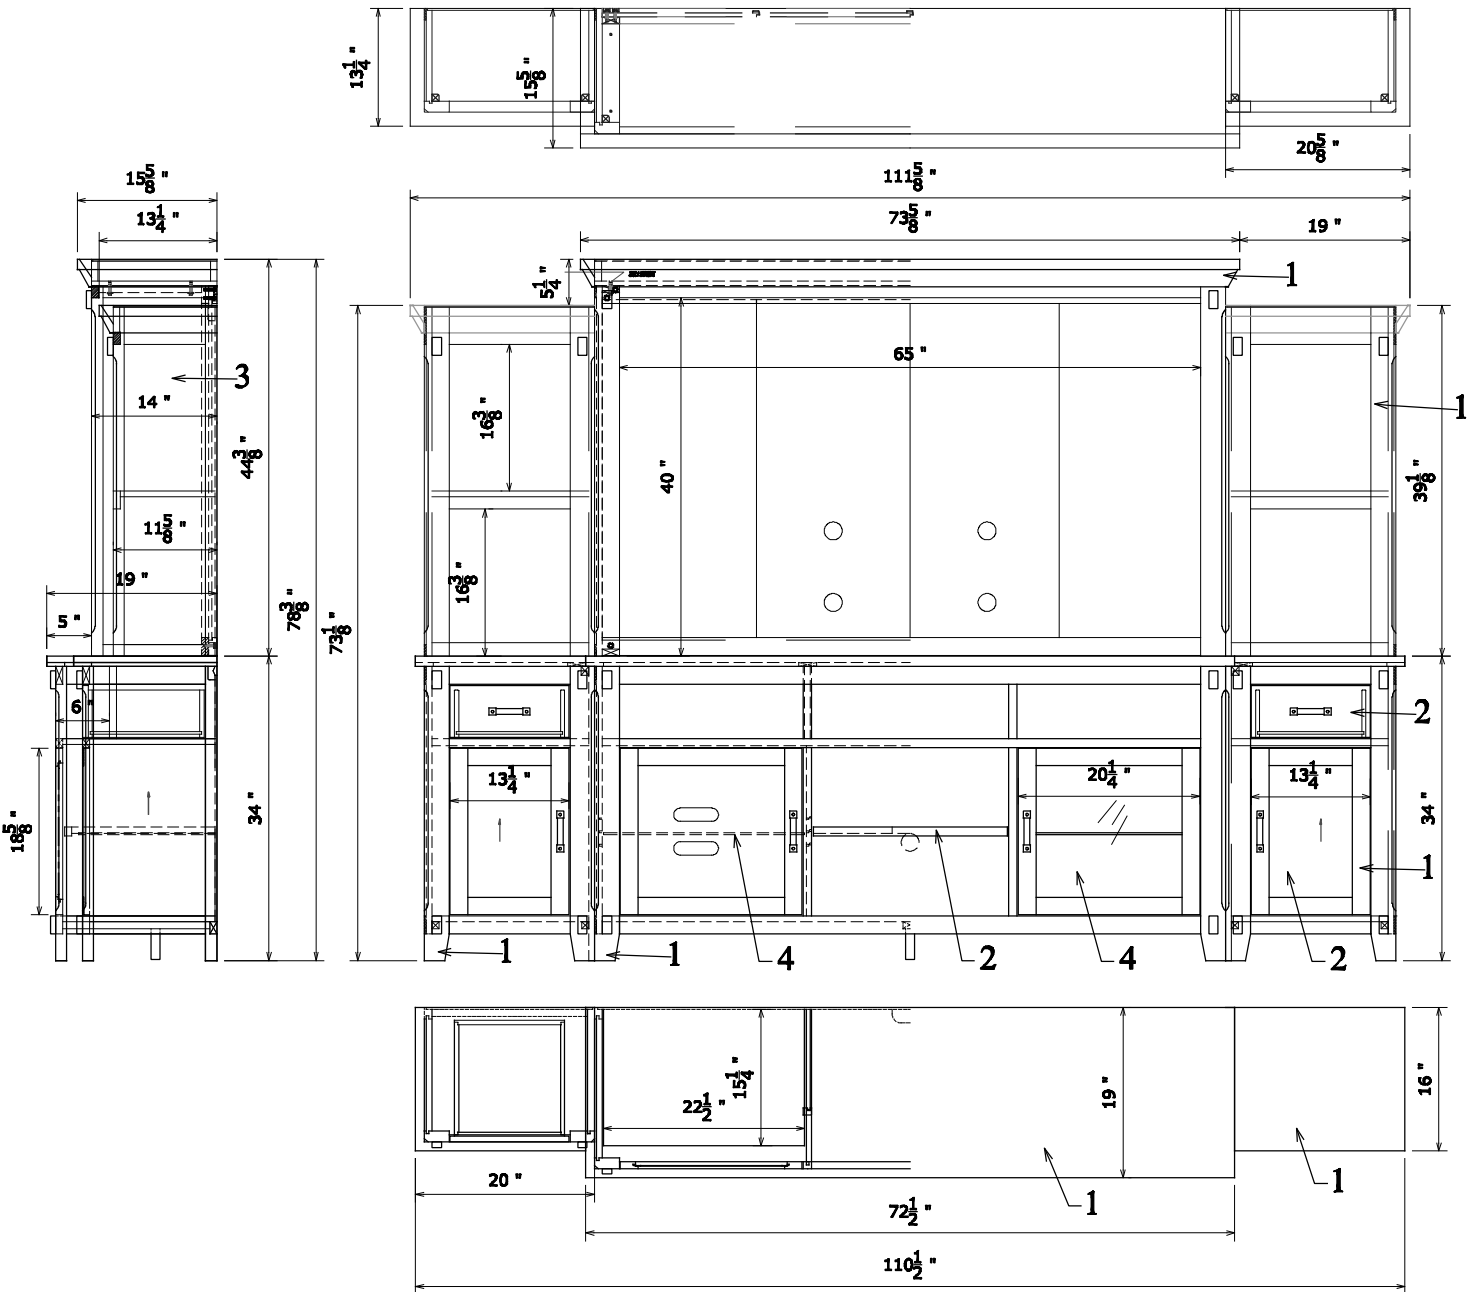

Restoration Wall Product Sheet

SKU#	Description	Product Dimensions			Cubes
		W	D	H	
ZRST-1970	72" Media Console	72.5"	19"	34"	27
ZRST-2070	72" Hutch	73.625"	15.625"	44.375"	16
ZRST-3001	L&R Pier Bases	20"	16"	34"	18
ZRST-3002	L&R Pier Tops	20.625"	13.25"	39.125"	17

Materials List			
#	Description	#	Description
1	Solid Wood	3	PB with Birch veneer
2	MDF with Birch veneer	4	Glass

ZRST-1970, 72" TV Console
 ZRST-2070, 72" Hutch
 ZRST-3001, L&R Pier Bases
 ZRST-3002, L&R Pier Tops