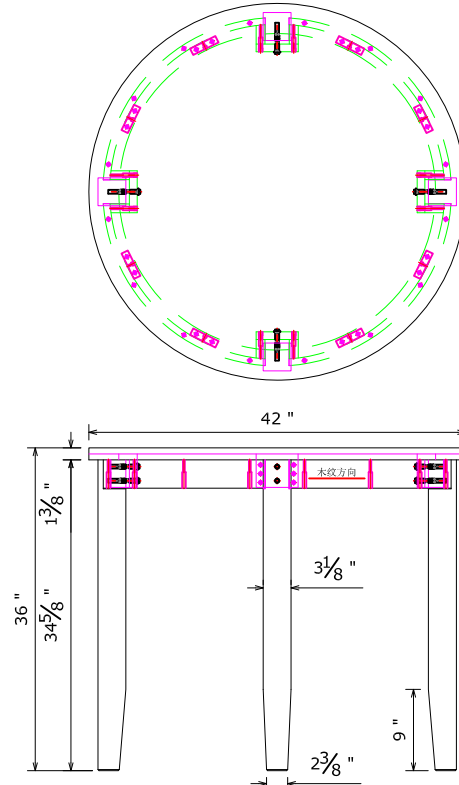

# Rockport PRODUCT SHEET

| SKU#      | DESCRIPTION                   | PRODUCT DIMENSIONS |         |     | CU.FT. |
|-----------|-------------------------------|--------------------|---------|-----|--------|
|           |                               | W                  | D       | H   |        |
| ZRPT-8080 | Rockport 48" Round Table      | 48"                | 48"     | 30" |        |
| ZRPT-8090 | Rockport 42" Rnd Ctr Ht Table | 42"                | 42"     | 36" |        |
| ZRPT-8061 | Rockport Side Chair           | 18.875"            | 22.625" | 38" |        |
| ZRPT-8001 | Rockport 24" Barstool         | 18.875"            | 22.625" | 44" |        |

| MATERIALS LIST |                       |
|----------------|-----------------------|
| NO.            | DESCRIPTION           |
| 01             | solid wood            |
| 02             | MDF with birch veneer |

ZRPT-8080 Rockport 48" Round Table

ZRPT-8090 Rockport 42" Rnd Ctr Ht Table

ZRPT-8061 Rockport Side Chair

ZRPT-8001 Rockport 24" Barstool