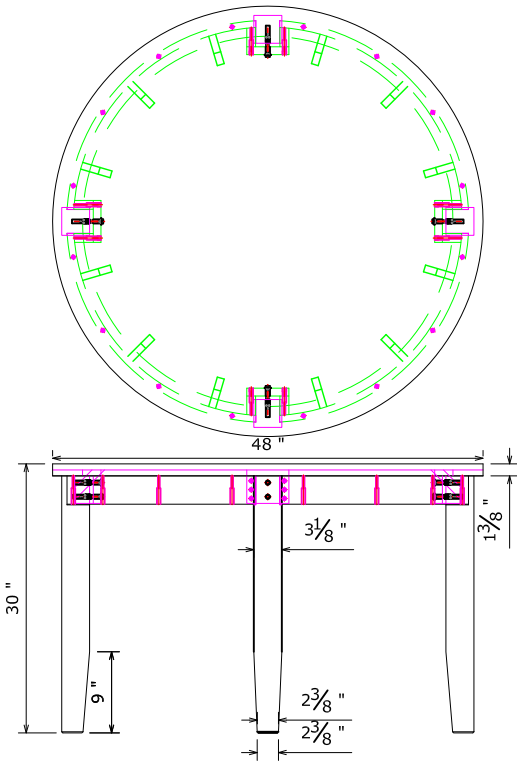

# Rockport PRODUCT SHEET

| SKU#      | DESCRIPTION                   | PRODUCT DIMENSIONS |         |     | CU.FT. |
|-----------|-------------------------------|--------------------|---------|-----|--------|
|           |                               | W                  | D       | H   |        |
| ZRPT-8080 | Rockport 48" Round Table      | 48"                | 48"     | 30" |        |
| ZRPT-8090 | Rockport 42" Rnd Ctr Ht Table | 42"                | 42"     | 36" |        |
| ZRPT-8061 | Rockport Side Chair           | 18.875"            | 22.625" | 38" |        |
| ZRPT-8001 | Rockport 24" Barstool         | 18.875"            | 22.625" | 44" |        |

| MATERIALS LIST |                       |
|----------------|-----------------------|
| NO.            | DESCRIPTION           |
| 01             | solid wood            |
| 02             | MDF with birch veneer |

ZRPT-8080 Rockport 48" Round Table

ZRPT-8090 Rockport 42" Rnd Ctr Ht Table

ZRPT-8061 Rockport Side Chair

ZRPT-8001 Rockport 24" Barstool