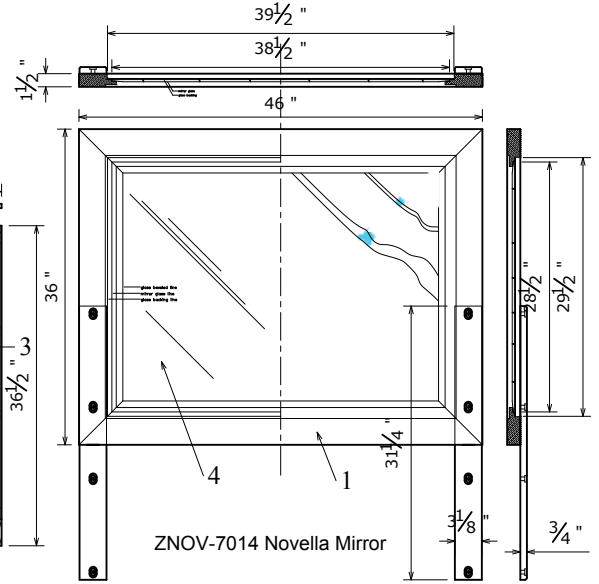

Novella BEDROOM PRODUCT SHEET -1

SKU#	DESCRIPTION	PRODUCT DIMENSIONS			CU.FT.
		W	D	H	
ZNOV-7013	Novella Dresser	66"	18"	39"	00
ZNOV-7014	Novella Mirror	46"	1-1/2"	36"	00
ZNOV-7015	Novella Nightstand	30"	18"	29-1/2"	00
ZNOV-7016	Novella Chest	36"	18"	54"	00
ZNOV-7019	Novella Nightstand BK(x2)	30"	10"	44"	

MATERIALS LIST	
NO.	DESCRIPTION
01	sold wood
02	MDF with brich veneer
03	PB with brich veneer
04	Mirror
05	Glass