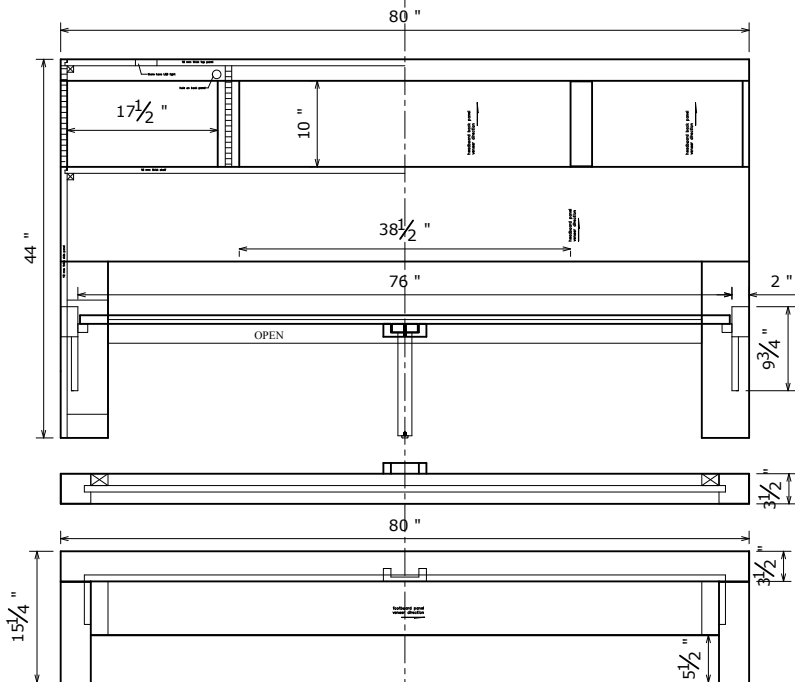

Novella BEDROOM PRODUCT SHEET -1

SKU#	DESCRIPTION	PRODUCT DIMENSIONS			CU.FT.
		W	D	H	
ZNOV-7013	Novella Dresser	66"	18"	39"	00
ZNOV-7014	Novella Mirror	46"	1-1/2"	36"	00
ZNOV-7015	Novella Nightstand	30"	18"	29-1/2"	00
ZNOV-7016	Novella Chest	36"	18"	54"	00
ZNOV-7019	Novella Nightstand BK(x2)	30"	10"	44"	

ZNOV-7019 Novella Nightstand BK

Novella KING BEDROOM PRODUCT SHEET -2

SKU#	DESCRIPTION	PRODUCT DIMENSIONS			CU.FT.
		W	D	H	
ZNOV-7004	Novella King-HB	80"	10"	44"	00
ZNOV-7005	Novella King-FB	80"	15-1/4"	3-1/2"	00
ZNOV-7006	Novella King Rails	82"	2"	9-3/4"	00
ZNOV-7011	Novella Cal King Rails	86"	18"	54"	00

Cal King bed rail 86"
King bed rail 82"

Novella QUEEN BEDROOM PRODUCT SHEET -3

SKU#	DESCRIPTION	PRODUCT DIMENSIONS			CU.FT.
		W	D	H	
ZNOV-7001	Novella Queen-HB	64"	10"	44"	00
ZNOV-7002	Novella Queen-FB	64"	15-1/4"	3-1/2"	00
ZNOV-7003	Novella Queen Rails	82"	2"	9-3/4"	00