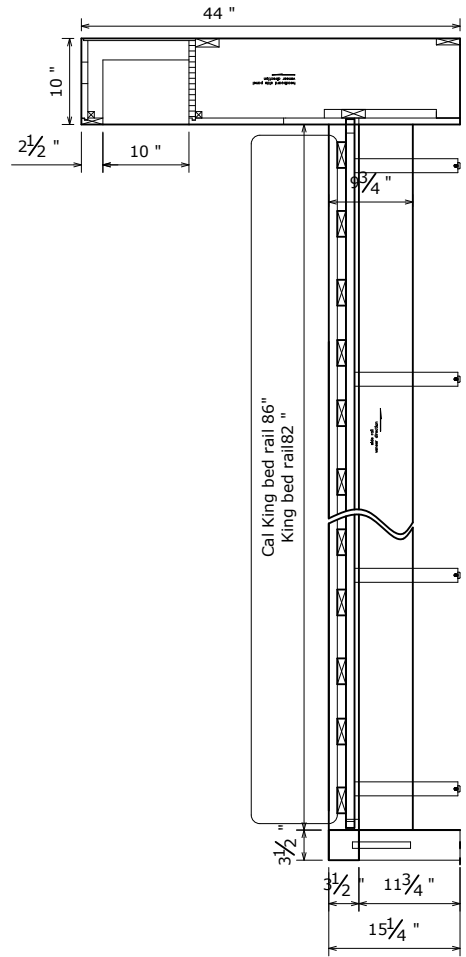

Novella BEDROOM PRODUCT SHEET -1

SKU#	DESCRIPTION	PRODUCT DIMENSIONS			CU.FT.
		W	D	H	
ZNOV-7013	Novella Dresser	66"	18"	39"	00
ZNOV-7014	Novella Mirror	46"	1-1/2"	36"	00
ZNOV-7015	Novella Nightstand	30"	18"	29-1/2"	00
ZNOV-7016	Novella Chest	36"	18"	54"	00
ZNOV-7019	Novella Nightstand BK(x2)	30"	10"	44"	

ZNOV-7019 Novella Nightstand BK

Novella KING BEDROOM PRODUCT SHEET -2

SKU#	DESCRIPTION	PRODUCT DIMENSIONS			CU.FT.
		W	D	H	
ZNOV-7004	Novella King-HB	80"	10"	44"	00
ZNOV-7005	Novella King-FB	80"	15-1/4"	3-1/2"	00
ZNOV-7006	Novella King Rails	82"	2"	9-3/4"	00
ZNOV-7011	Novella Cal King Rails	86"	18"	54"	00

Cal King bed rail 86"
King bed rail 82"

Novella QUEEN BEDROOM PRODUCT SHEET -3

SKU#	DESCRIPTION	PRODUCT DIMENSIONS			CU.FT.
		W	D	H	
ZNOV-7001	Novella Queen-HB	64"	10"	44"	00
ZNOV-7002	Novella Queen-FB	64"	15-1/4"	3-1/2"	00
ZNOV-7003	Novella Queen Rails	82"	2"	9-3/4"	00