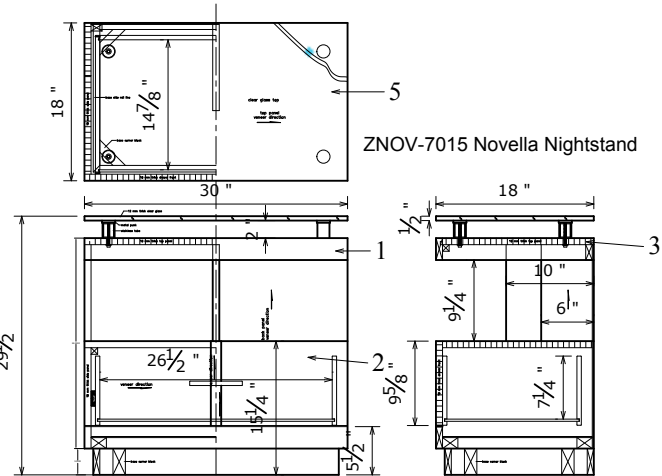

ZNOV-7014 Novella Mirror

ZNOV-7015 Novella Nightstand