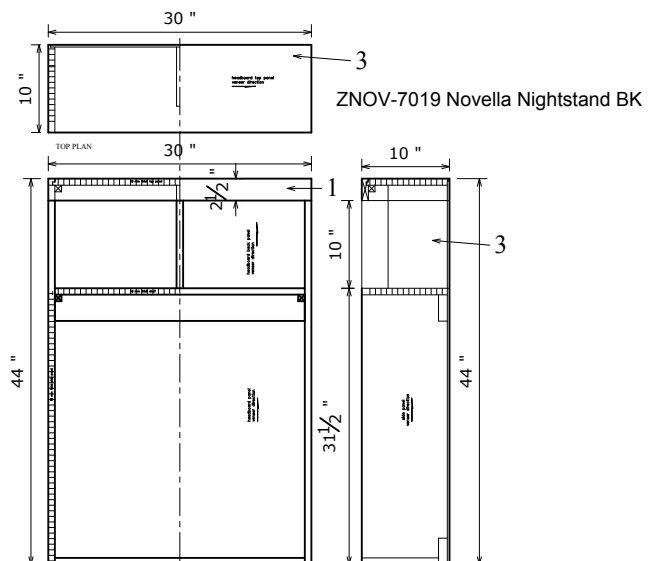

Novella BEDROOM PRODUCT SHEET -1

SKU#	DESCRIPTION	PRODUCT DIMENSIONS			CU.FT.
		W	D	H	
ZNOV-7013	Novella Dresser	66"	18"	39"	00
ZNOV-7014	Novella Mirror	46"	1-1/2"	36"	00
ZNOV-7015	Novella Nightstand	30"	18"	29-1/2"	00
ZNOV-7016	Novella Chest	36"	18"	54"	00
ZNOV-7019	Novella Nightstand BK(x2)	30"	10"	44"	

ZNOV-7019 Novella Nightstand BK

Novella KING BEDROOM PRODUCT SHEET -2

SKU#	DESCRIPTION	PRODUCT DIMENSIONS			CU.FT.
		W	D	H	
ZNOV-7004	Novella King-HB	80"	10"	44"	00
ZNOV-7005	Novella King-FB	80"	15-1/4"	3-1/2"	00
ZNOV-7006	Novella King Rails	82"	2"	9-3/4"	00
ZNOV-7011	Novella Cal King Rails	86"	18"	54"	00

Cal King bed rail 86"
King bed rail 82"

Novella QUEEN BEDROOM PRODUCT SHEET -3

SKU#	DESCRIPTION	PRODUCT DIMENSIONS			CU.FT.
		W	D	H	
ZNOV-7001	Novella Queen-HB	64"	10"	44"	00
ZNOV-7002	Novella Queen-FB	64"	15-1/4"	3-1/2"	00
ZNOV-7003	Novella Queen Rails	82"	2"	9-3/4"	00