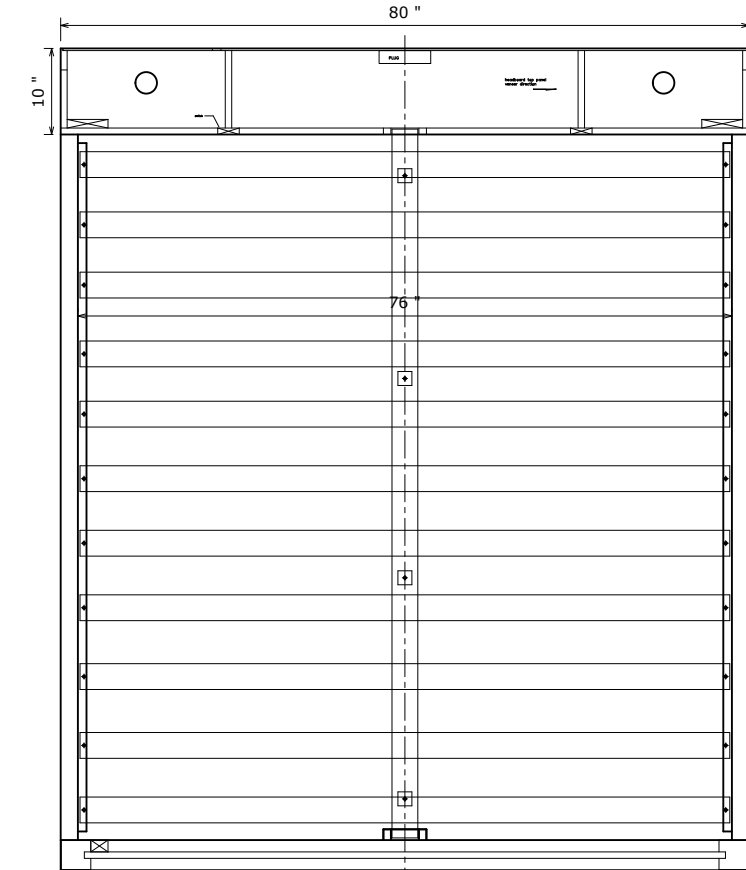

Novella BEDROOM PRODUCT SHEET -1

SKU#	DESCRIPTION	PRODUCT DIMENSIONS			CU.FT.
		W	D	H	
ZNOV-7013	Novella Dresser	66"	18"	39"	00
ZNOV-7014	Novella Mirror	46"	1-1/2"	36"	00
ZNOV-7015	Novella Nightstand	30"	18"	29-1/2"	00
ZNOV-7016	Novella Chest	36"	18"	54"	00
ZNOV-7019	Novella Nightstand BK(x2)	30"	10"	44"	

ZNOV-7019 Novella Nightstand BK

Novella KING BEDROOM PRODUCT SHEET -2

SKU#	DESCRIPTION	PRODUCT DIMENSIONS			CU.FT.
		W	D	H	
ZNOV-7004	Novella King-HB	80"	10"	44"	00
ZNOV-7005	Novella King-FB	80"	15-1/4"	3-1/2"	00
ZNOV-7006	Novella King Rails	82"	2"	9-3/4"	00
ZNOV-7011	Novella Cal King Rails	86"	18"	54"	00

Cal King bed rail 86"
King bed rail 82"

Novella QUEEN BEDROOM PRODUCT SHEET -3

SKU#	DESCRIPTION	PRODUCT DIMENSIONS			CU.FT.
		W	D	H	
ZNOV-7001	Novella Queen-HB	64"	10"	44"	00
ZNOV-7002	Novella Queen-FB	64"	15-1/4"	3-1/2"	00
ZNOV-7003	Novella Queen Rails	82"	2"	9-3/4"	00