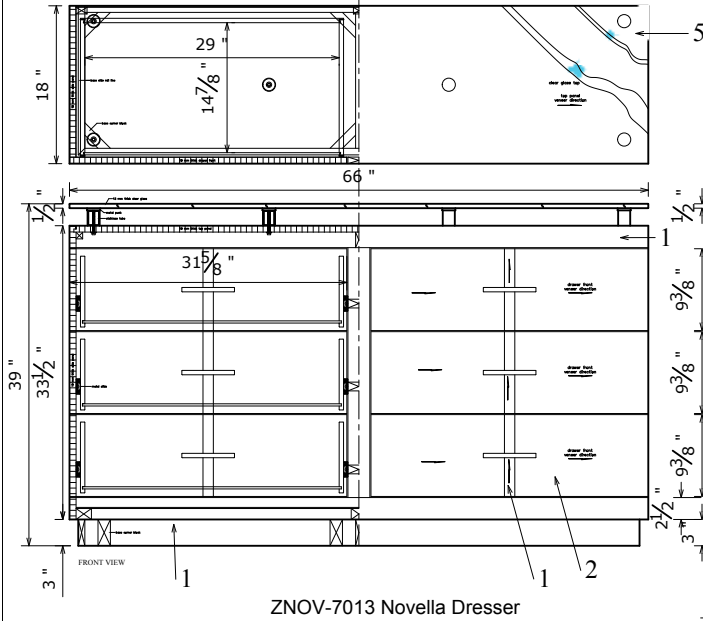

Novella BEDROOM PRODUCT SHEET -1

SKU#	DESCRIPTION	PRODUCT DIMENSIONS			CU.FT.
		W	D	H	
ZNOV-7013	Novella Dresser	66"	18"	39"	00
ZNOV-7014	Novella Mirror	46"	1-1/2"	36"	00
ZNOV-7015	Novella Nightstand	30"	18"	29-1/2"	00
ZNOV-7016	Novella Chest	36"	18"	54"	00
ZNOV-7019	Novella Nightstand BK(x2)	30"	10"	44"	

MATERIALS LIST	
NO.	DESCRIPTION
01	sold wood
02	MDF with brich veneer
03	PB with brich veneer
04	Mirror
05	Glass

ZNOV-7013 Novella Dresser