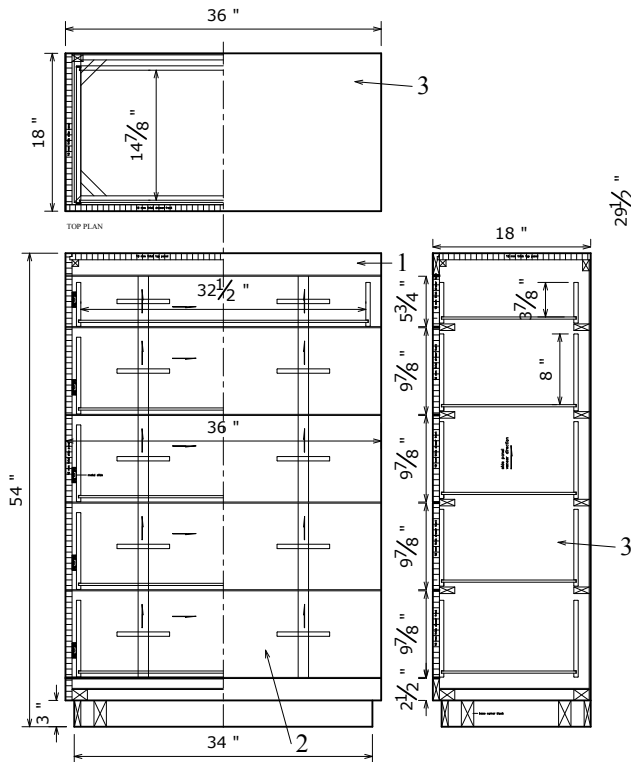

ZNOV-7016 Novella Chest