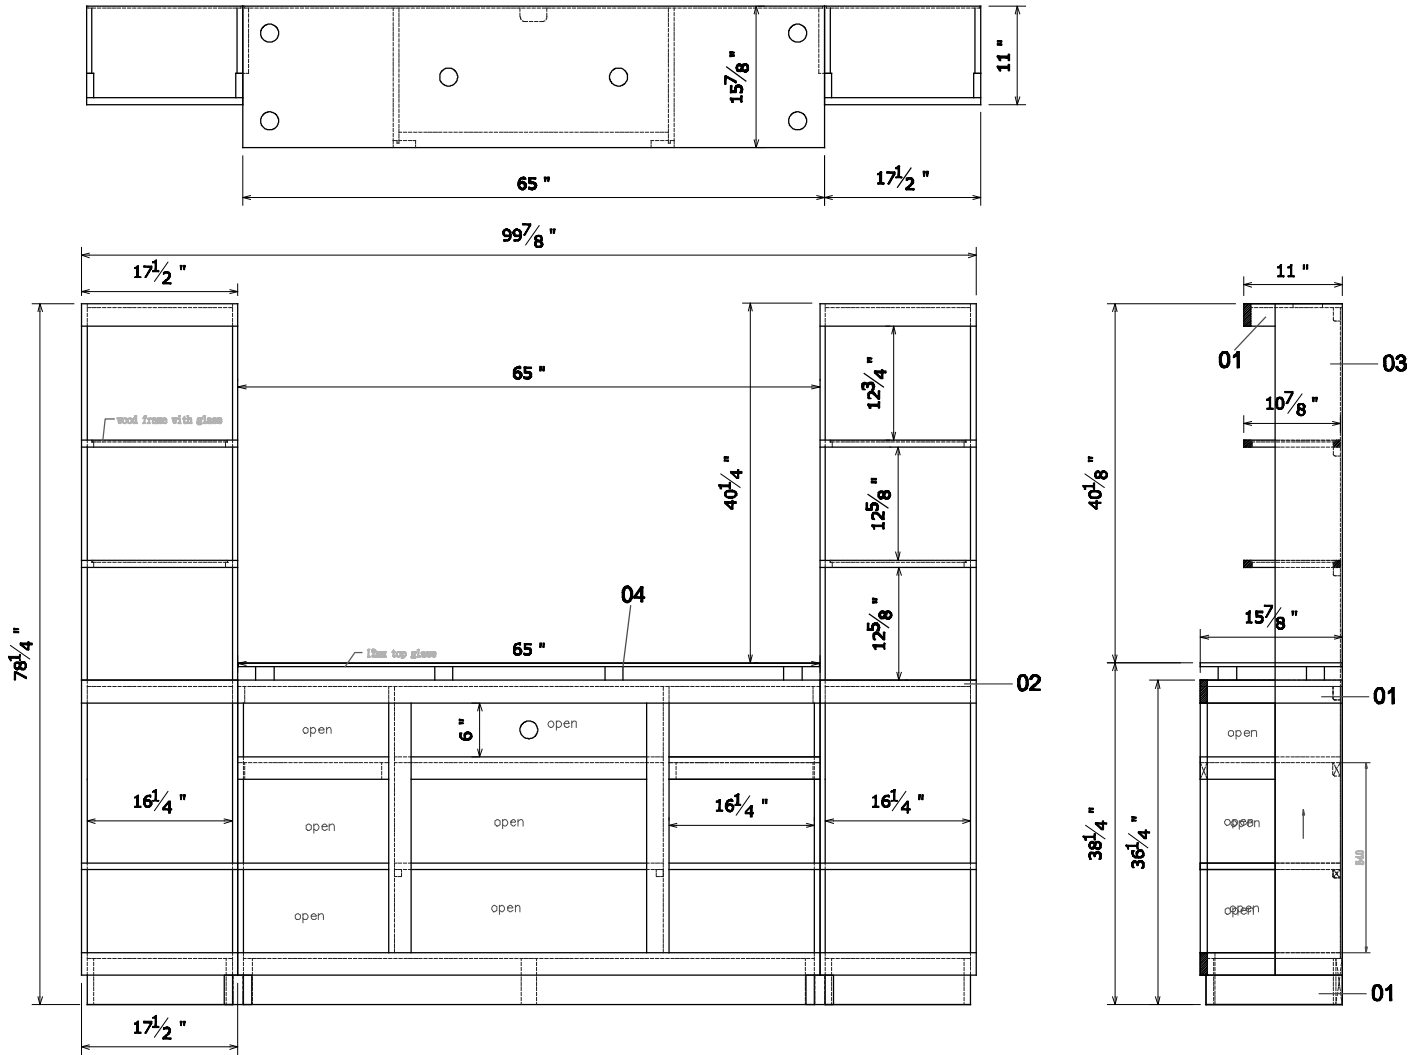

ZNOV-1465 / ZNOV-3000 Product Sheet

SKU #	Description	Product Dimensions			Cubes
		W	D	H	
ZNOV-1465	65" TV Console	65"	15.875"	38.25"	37
ZNOV-3000	Curio Pier Cabinets	17.5"	15.875"	78.25"	32

Materials List			
#	Description	#	Description
1	Solid Poplar	3	PB with Birch veneer
2	MDF with Birch veneer	4	Glass

ZNOV-1465, 65" TV Cart
ZNOV-3000, Curio Pier Cabinets

Thank you for choosing Legends Furniture!