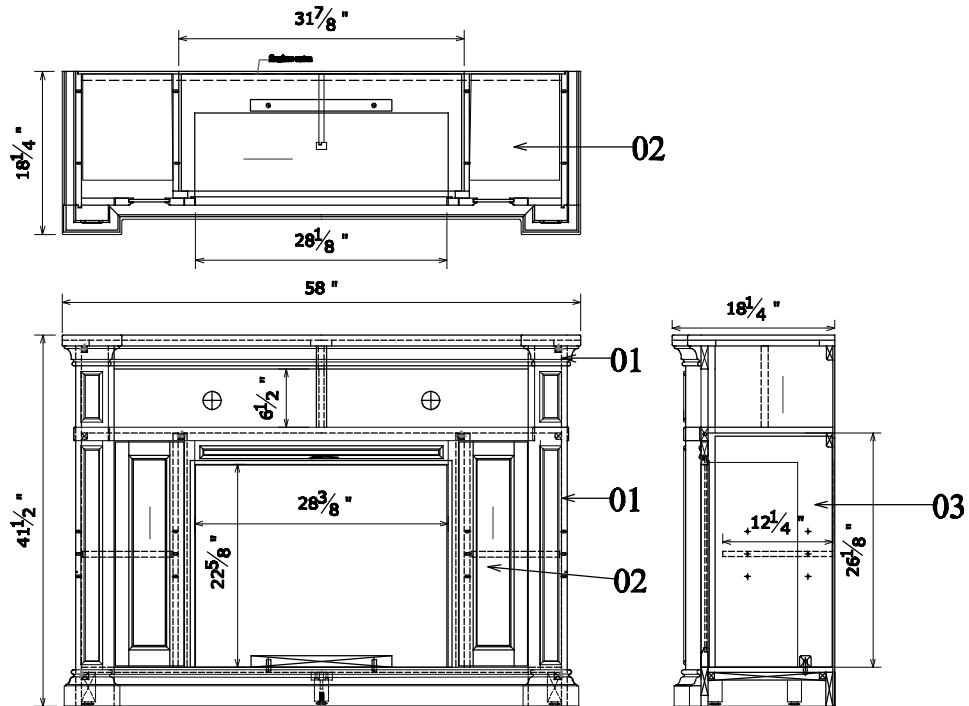

New Castle Product Sheet

SKU#	Description	Product Dimensions			Cubes
		W	D	H	
ZNCA-1900	Media Center/Fireplace	58"	18-1/4"	41-1/2"	33.49

Materials List	
NO.	Description
1	Solid Poplar
2	MDF with Birch veneer
3	PB with Birch veneer
4	Glass