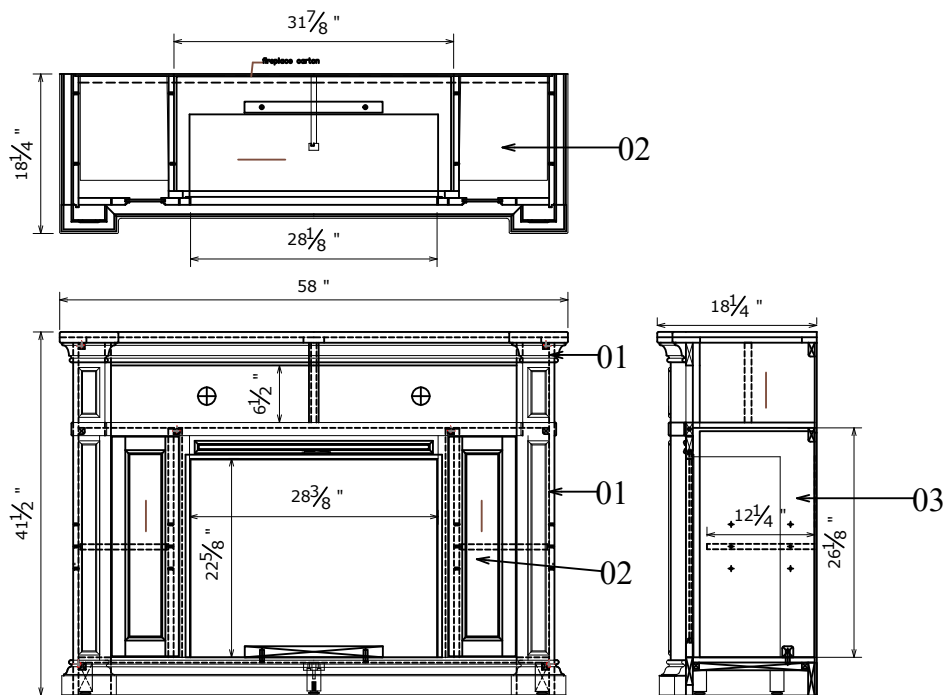

ZMAN-1900 Media Center/Fireplace Product Sheet

SKU#	Description	Product Dimensions			Cubes
		W	D	H	
ZMAN-1900	Media Center/Fireplace	58"	18 1/4"	41 1/2"	33.49

Materials List	
NO.	Description
1	Solid Poplar
2	MDF with Birch veneer
3	PB with Birch veneer