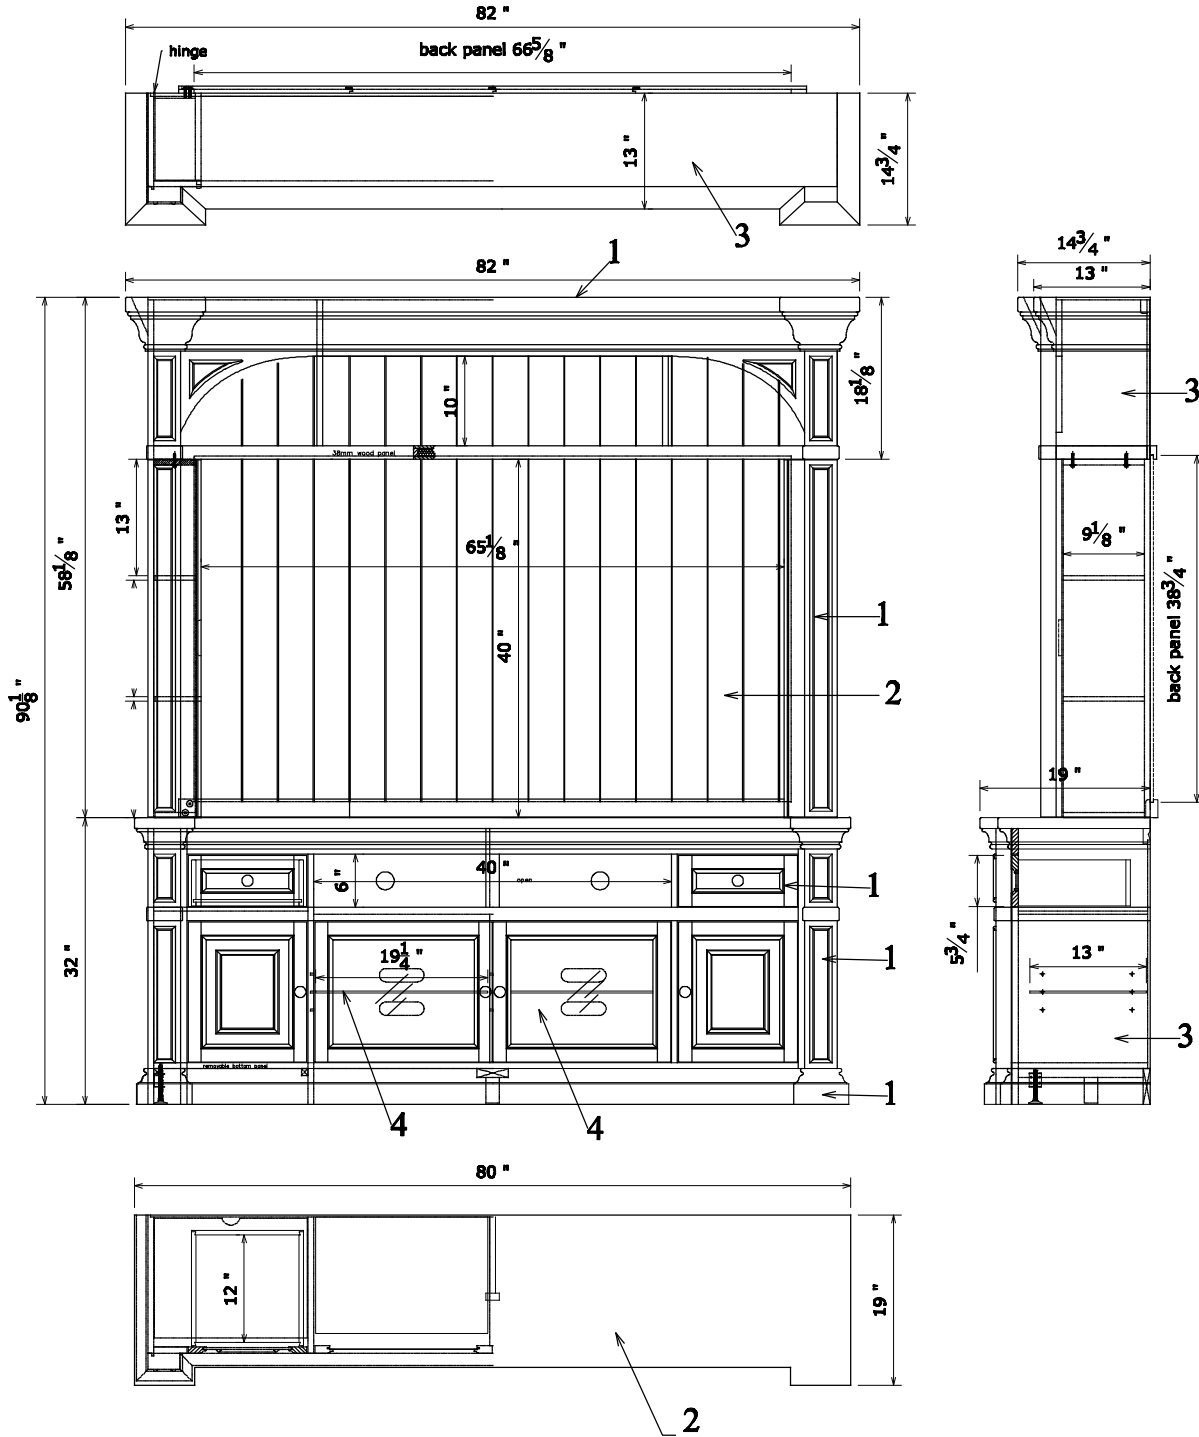

Manchester Product Sheet

SKU#	Description	Product Dimensions			Cubes
		W	H	D	
ZMAN-1980	80" Media Console	80"	32"	19"	00
ZMAN-2080	80" Hutch	82"	58.125"	14.75"	

MATERIALS LIST			
#	Description	#	Description
1	Solid Poplar	3	PB with Birch veneer
2	MDF with Birch veneer	4	Glass

ZMAN-1980 80" Media Console
ZMAN-2080 80" Hutch

Thank you for choosing Legends Furniture!