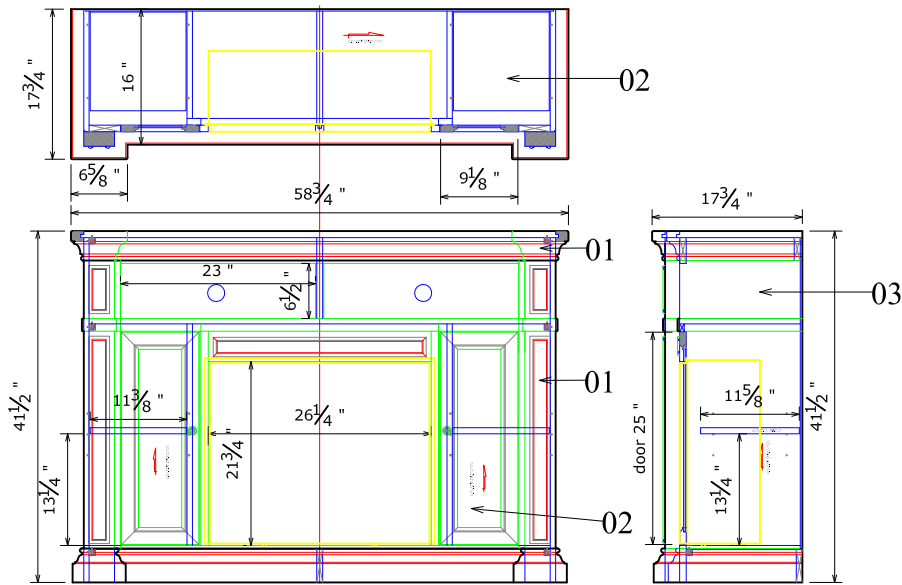

# Berkshire Product Sheet

SKU#	DESCRIPTION	PRODUCT DIMENSIONS			CUBES
		W	D	H	
ZG-B1100	Super 60" TV Console	60"	20"	36"	33.84
ZG-B3201	Left Bookcase Pier	30"	18"	86"	34.84
ZG-B3202	Right Bookcase Pier	30"	18"	86"	34.84
ZG-B3203	Cabinet Bridge & Shelf	62"	20"	20"	20.76
ZG-B1900	Fireplace Media Center	58-3/4"	17-3/4"	41-1/2"	32.38

MATERIALS LIST			
NO.	DESCRIPTION	NO.	DESCRIPTION
1	Solid Poplar	3	PB with Birch veneer
2	MDF with Birch veneer	4	glass

ZG-B1100 - Super 60" TV Console  
 ZG-B3201 - Left Bookcase Pier  
 ZG-B3202 - Right Bookcase Pier  
 ZG-B3203 - Cabinet Bridge & Shelf

# Berkshire Fireplace PRODUCT SHEET

SKU#	DESCRIPTION	PRODUCT DIMENSIONS			CU.FT.
		W	D	H	
ZG-B1900	Berkshire Fireplace Media Center	58-3/4"	17-3/4"	41-1/2"	32.38

MATERIALS LIST			
NO.	DESCRIPTION	NO.	DESCRIPTION
01	Solid poplar	03	PB with birch veneer
02	MDF with birch veneer	04	glass