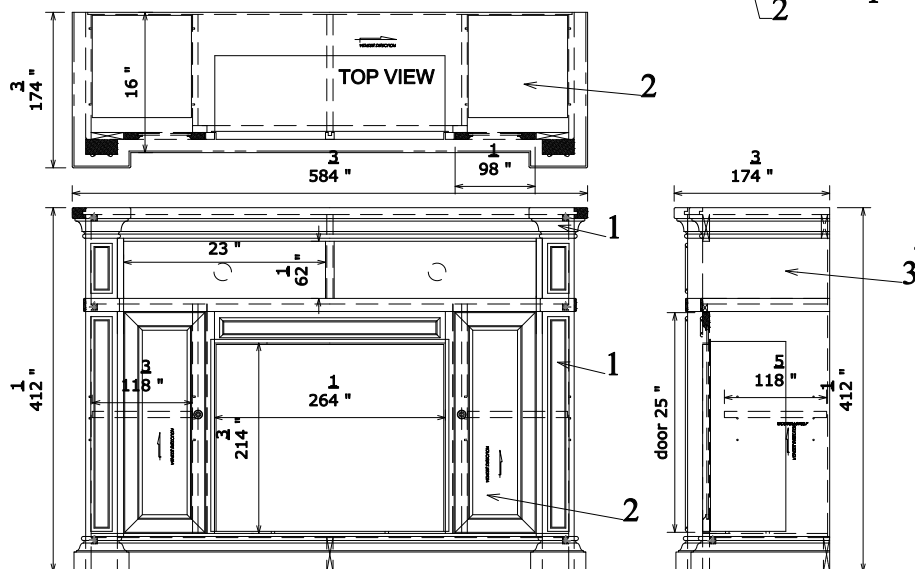

# Berkshire Product Sheet

SKU#	DESCRIPTION	PRODUCT DIMENSIONS			CUBES
		W	D	H	
ZG-B1100	Super 60" TV Console	60"	20"	36"	33.84
ZG-B3201	Left Bookcase Pier	30"	18"	86"	34.84
ZG-B3202	Right Bookcase Pier	30"	18"	86"	34.84
ZG-B3203	Cabinet Bridge & Shelf	62"	20"	20"	20.76
ZG-B1900	Fireplace Media Center	58-3/4"	17-3/4"	41-1/2"	32.38

MATERIALS LIST			
NO.	DESCRIPTION	NO.	DESCRIPTION
1	Solid Poplar	3	PB with Birch veneer
2	MDF with Birch veneer	4	glass

ZG-B1100 - Super 60" TV Console  
 ZG-B3201 - Left Bookcase Pier  
 ZG-B3202 - Right Bookcase Pier  
 ZG-B3203 - Cabinet Bridge & Shelf

# Berkshire Fireplace PRODUCT SHEET

SKU#	DESCRIPTION	PRODUCT DIMENSIONS			CU.FT.
		W	D	H	
ZG-B1900	Berkshire Fireplace Media Center	58-3/4"	17-3/4"	41-1/2"	32.38

MATERIALS LIST			
NO.	DESCRIPTION	NO.	DESCRIPTION
01	Solid poplar	03	PB with birch veneer
02	MDF with birch veneer	04	glass