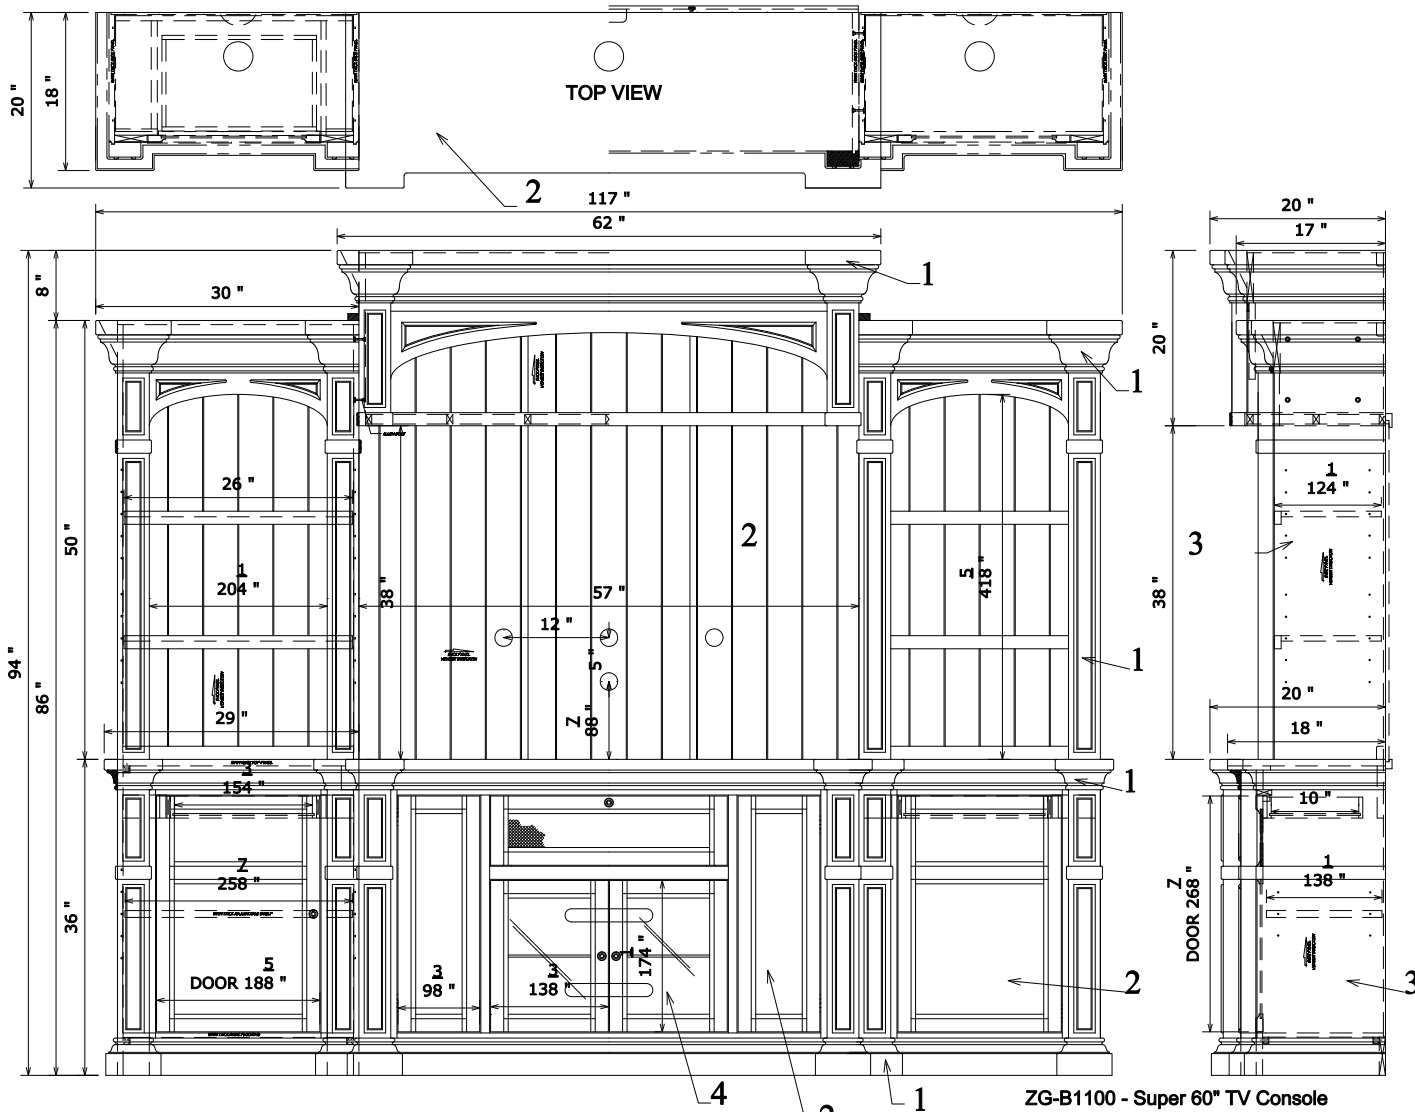

# Berkshire Product Sheet

SKU#	DESCRIPTION	PRODUCT DIMENSIONS			CUBES
		W	D	H	
ZG-B1100	Super 60" TV Console	60"	20"	36"	33.84
ZG-B3201	Left Bookcase Pier	30"	18"	86"	34.84
ZG-B3202	Right Bookcase Pier	30"	18"	86"	34.84
ZG-B3203	Cabinet Bridge & Shelf	62"	20"	20"	20.76
ZG-B1900	Fireplace Media Center	58-3/4"	17-3/4"	41-1/2"	32.38

MATERIALS LIST			
NO.	DESCRIPTION	NO.	DESCRIPTION
1	Solid Poplar	3	PB with Birch veneer
2	MDF with Birch veneer	4	glass

ZG-B1100 - Super 60" TV Console  
 ZG-B3201 - Left Bookcase Pier  
 ZG-B3202 - Right Bookcase Pier  
 ZG-B3203 - Cabinet Bridge & Shelf

# Berkshire Fireplace PRODUCT SHEET

SKU#	DESCRIPTION	PRODUCT DIMENSIONS			CU.FT.
		W	D	H	
ZG-B1900	Berkshire Fireplace Media Center	58-3/4"	17-3/4"	41-1/2"	32.38

MATERIALS LIST			
NO.	DESCRIPTION	NO.	DESCRIPTION
01	Solid poplar	03	PB with birch veneer
02	MDF with birch veneer	04	glass