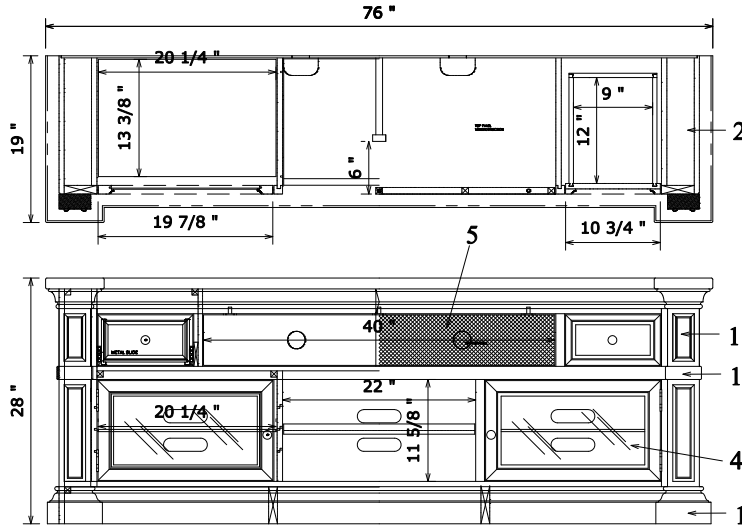

Berkshire Palladium Product Sheet

SKU#	DESCRIPTION	PRODUCT DIMENSIONS			CUBES
		W	D	H	
ZG-B1448	52" Media Console	52"	19"	28"	23.41
ZG-B1462	62" Media Console	62"	19"	28"	27.5
ZG-B1476	76" Media Console	76"	19"	28"	33.38
ZG-B1960	Berkshire Fireplace	60 1/4"	20"	36"	36.38

MATERIALS LIST	
NO.	DESCRIPTION
1	Solid Poplar
2	MDF with Birch veneer
3	PB with Birch veneer
4	Glass
5	Speaker grill

ZG-B1476 - 76" Media Console