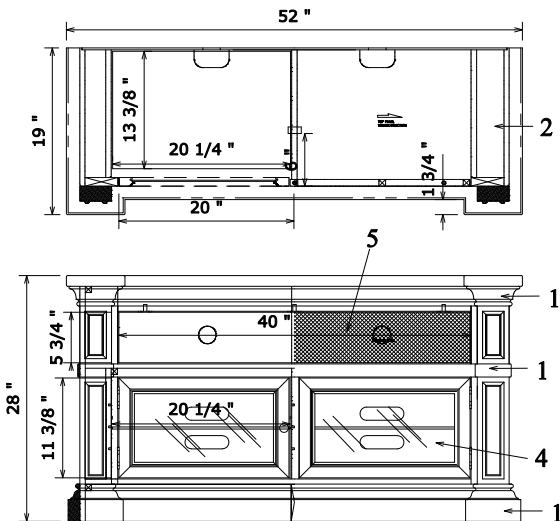

ZG-B1448 - 52" Media Console

Thank you
for choosing
Legends
Furniture!