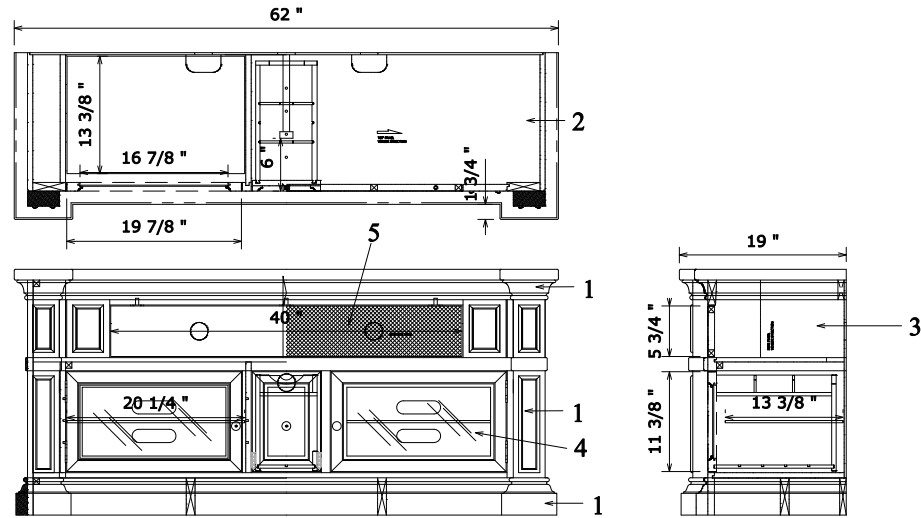

ZG-B1462 - 62" Media Console