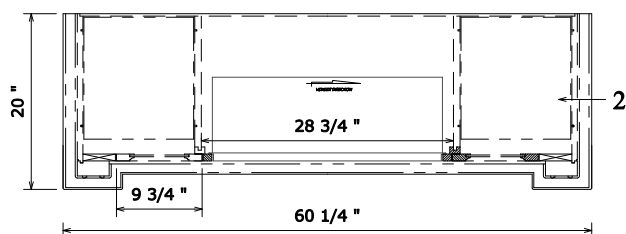

Berkshire Product Sheet

MATERIALS LIST	
NO.	DESCRIPTION
1	Solid Poplar
2	MDF with Birch veneer
3	PB with Birch veneer

SKU#	DESCRIPTION	PRODUCT DIMENSIONS			CUBES
		W	D	H	
ZG-B1960	Fireplace Wall Console	60 1/4"	20"	36"	36.38