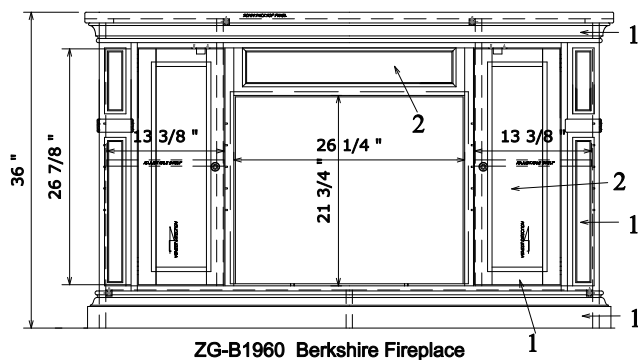

Berkshire Product Sheet

MATERIALS LIST	
NO.	DESCRIPTION
1	Solid Poplar
2	MDF with Birch veneer
3	PB with Birch veneer

SKU#	DESCRIPTION	PRODUCT DIMENSIONS			CUBES
		W	D	H	
ZG-B1960	Fireplace Wall Console	60 1/4"	20"	36"	36.38