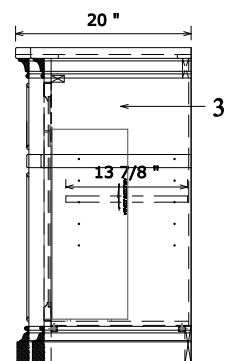

Berkshire Product Sheet

MATERIALS LIST	
NO.	DESCRIPTION
1	Solid Poplar
2	MDF with Birch veneer
3	PB with Birch veneer

SKU#	DESCRIPTION	PRODUCT DIMENSIONS			CUBES
		W	D	H	
ZG-B1960	Fireplace Wall Console	60 1/4"	20"	36"	36.38