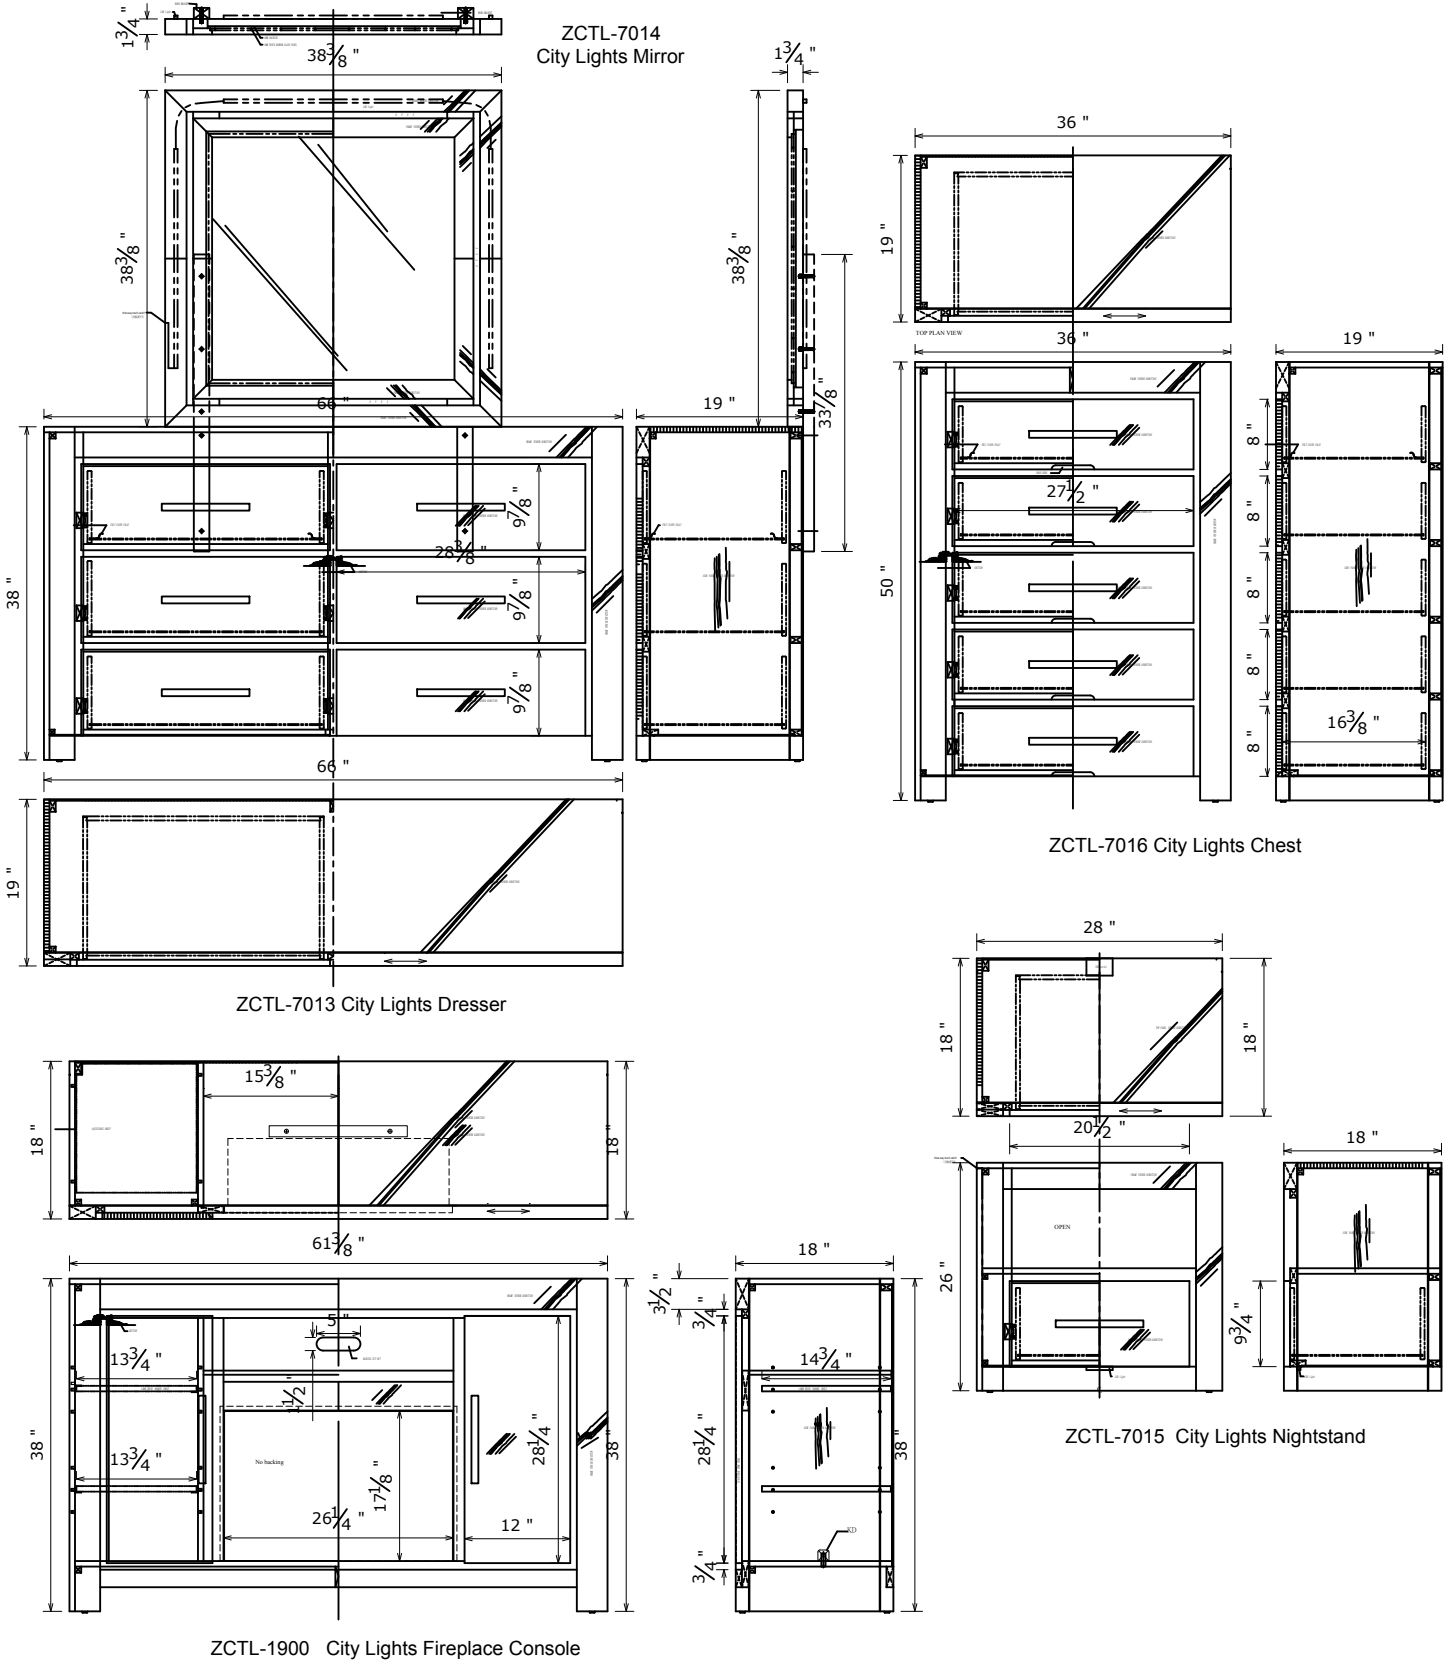

City Light BEDROOM PRODUCT SHEET -1

SKU#	DESCRIPTION	PRODUCT DIMENSIONS			CU.FT.
		W	D	H	
ZCTL-7013	City Lights Dresser	66"	19"	38"	00
ZCTL-7014	City Lights Mirror	38-3/8"	1-3/4"	38-3/8"	00
ZCTL-7015	City Lights Nightstand	28"	18"	26"	00
ZCTL-1900	City Lights Fireplace Console	61-3/8"	18"	38"	00
ZCTL-7016	City Lights Chest	36"	19"	50"	

MATERIALS LIST	
NO.	DESCRIPTION
01	solid wood
02	MDF with brich veneer
03	PB with brich veneer
04	Mirror
05	Glass

City Light BEDROOM PRODUCT SHEET -3

SKU#	DESCRIPTION	PRODUCT DIMENSIONS			CU.FT.
		W	D	H	
ZCTL-7004	City Lights King-HB	79-5/8"	2"	59"	00
ZCTL-7005	City Lights King-FB	79-5/8"	2"	20"	00
ZCTL-7006	City Lights King-Rails	82"	1"	9-1/2"	00