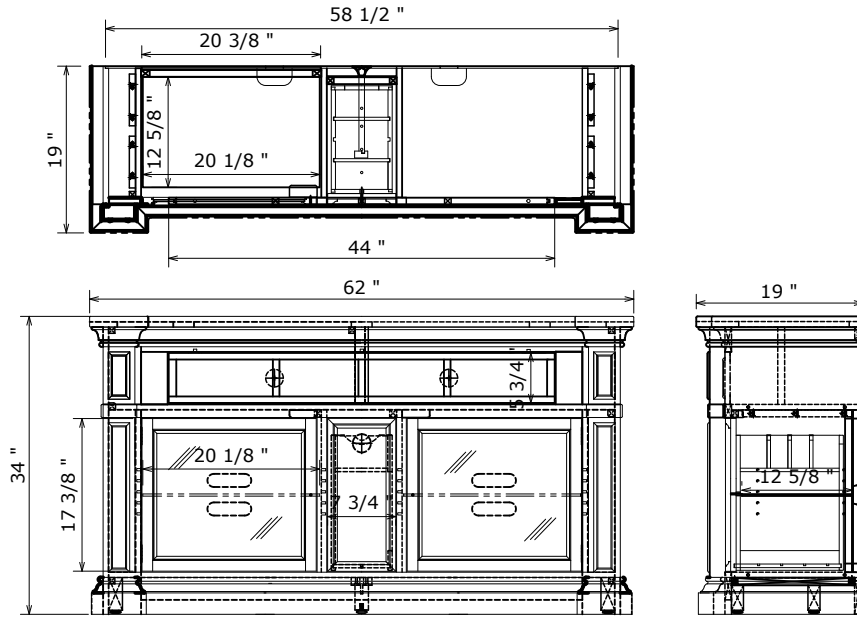

Berkshire Premium PRODUCT SHEET

SKU #	DESCRIPTION	DIMENSIONS			CU. FT.
		W	D	H	
ZBRK-1762	Berkshire 62" Premium TV Console	62"	19"	34"	
ZBRK-1776	Berkshire 76" Premium TV Console	76"	19"	34"	

MATERIALS LIST	
NO.	DESCRIPTION
1	Solid wood
2	MDF with Birch veneer
3	PB with Birch veneer
4	glass

ZBRK-1762 Berkshire 62" Premium TV Console