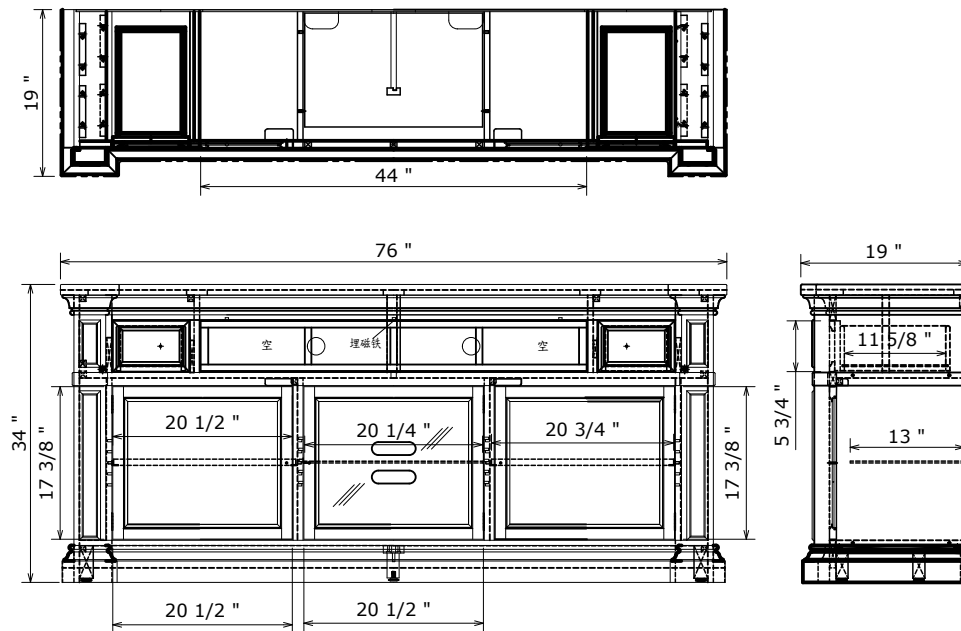

ZBRK-1776 Berkshire 76" Premium TV Console