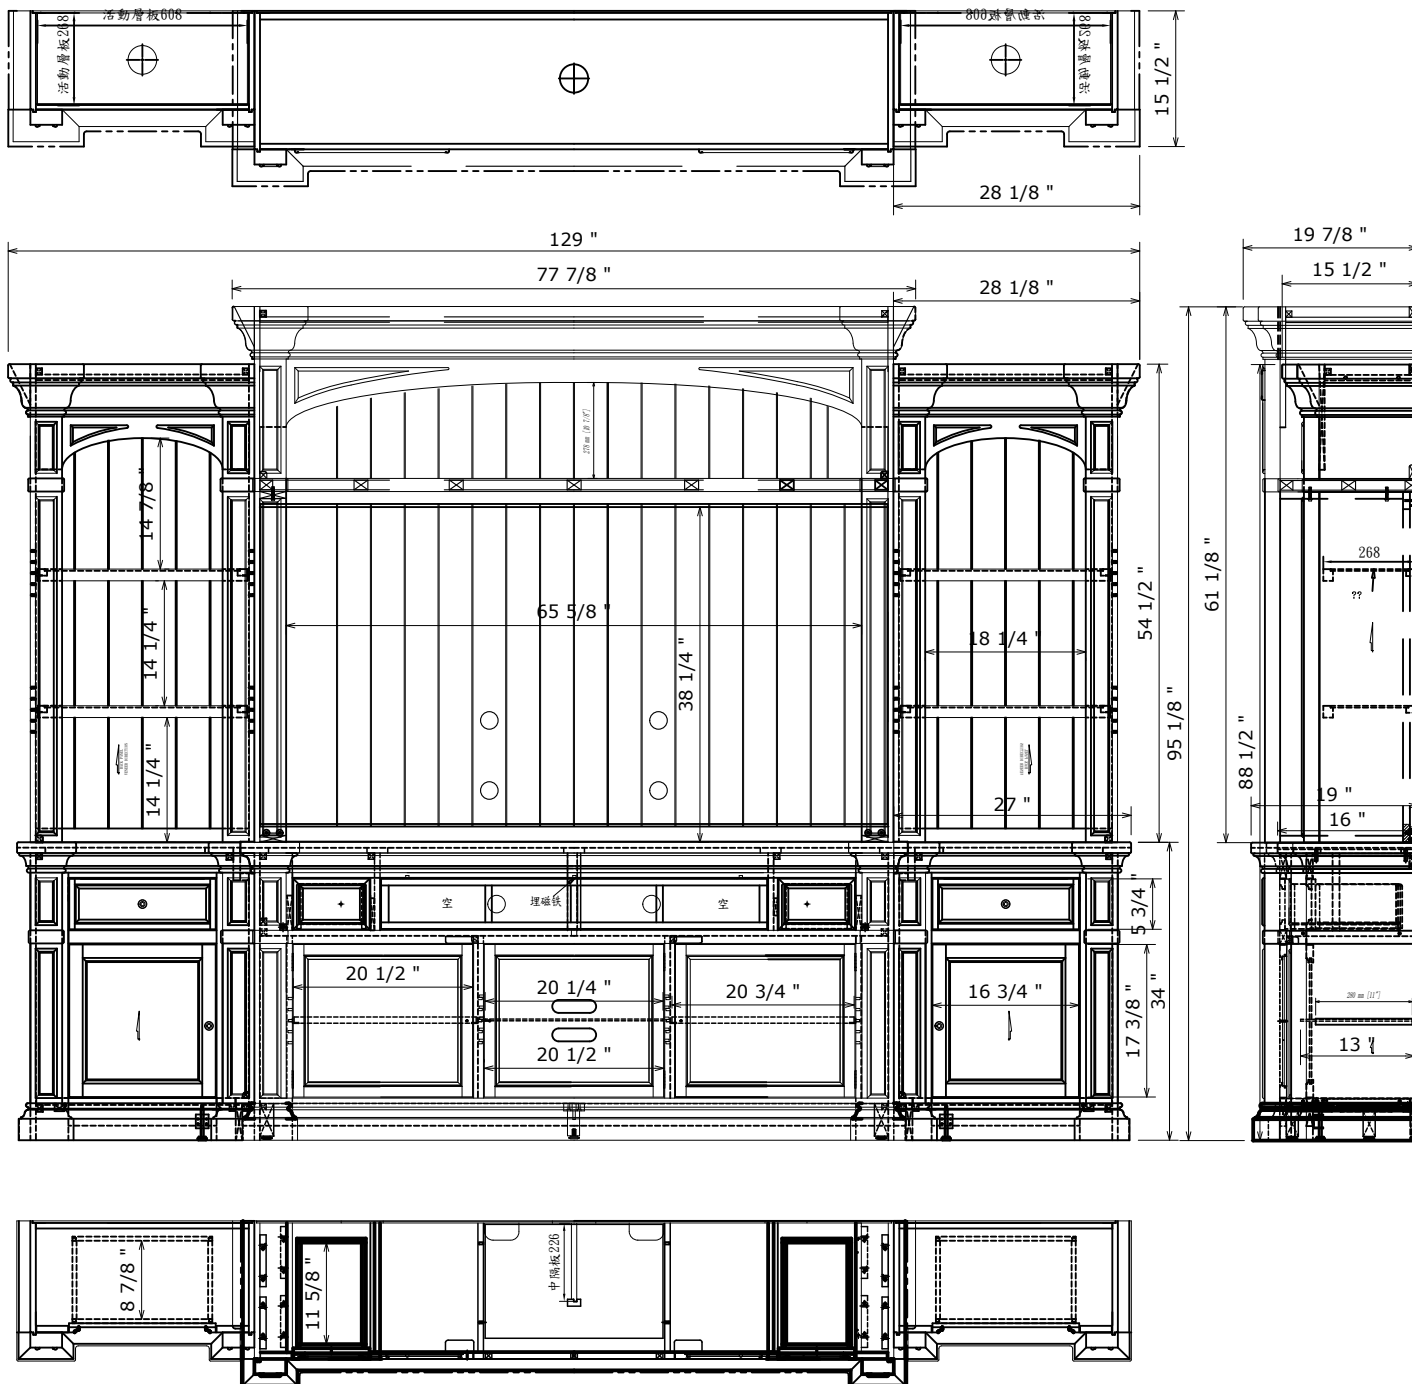

Berkshire Big Wall PRODUCT SHEET

SKU #	DESCRIPTION	DIMENSIONS			CU. FT.
		W	D	H	
ZBRK-2076	Berkshire Hutch	77.875"	19.875"	61.125"	
ZBRK-3001	Berkshire L&R Pier Base(2pcs)	27"	16"	34"	
ZBRK-3002	Berkshire L&R Pier Top(2pcs)	28.125"	15.5"	54.5"	

MATERIALS LIST	
NO.	DESCRIPTION
1	Solid wood
2	MDF with Birch veneer
3	PB with Birch veneer
4	glass

Berkshire Premium PRODUCT SHEET

SKU #	DESCRIPTION	DIMENSIONS			CU. FT.
		W	D	H	
ZBRK-1762	Berkshire 62" Premium TV Console	62"	19"	34"	
ZBRK-1776	Berkshire 76" Premium TV Console	76"	19"	34"	